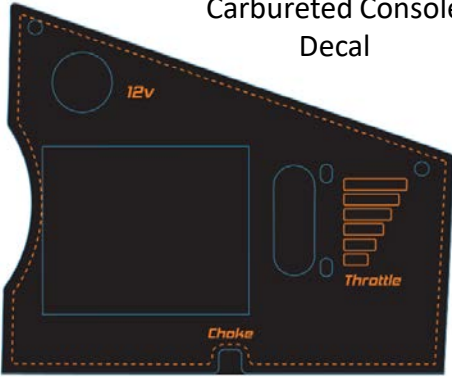

491-0080-00 & 491-0081-00
TankDecals

491-0094-00
Carbureted Console
Decal