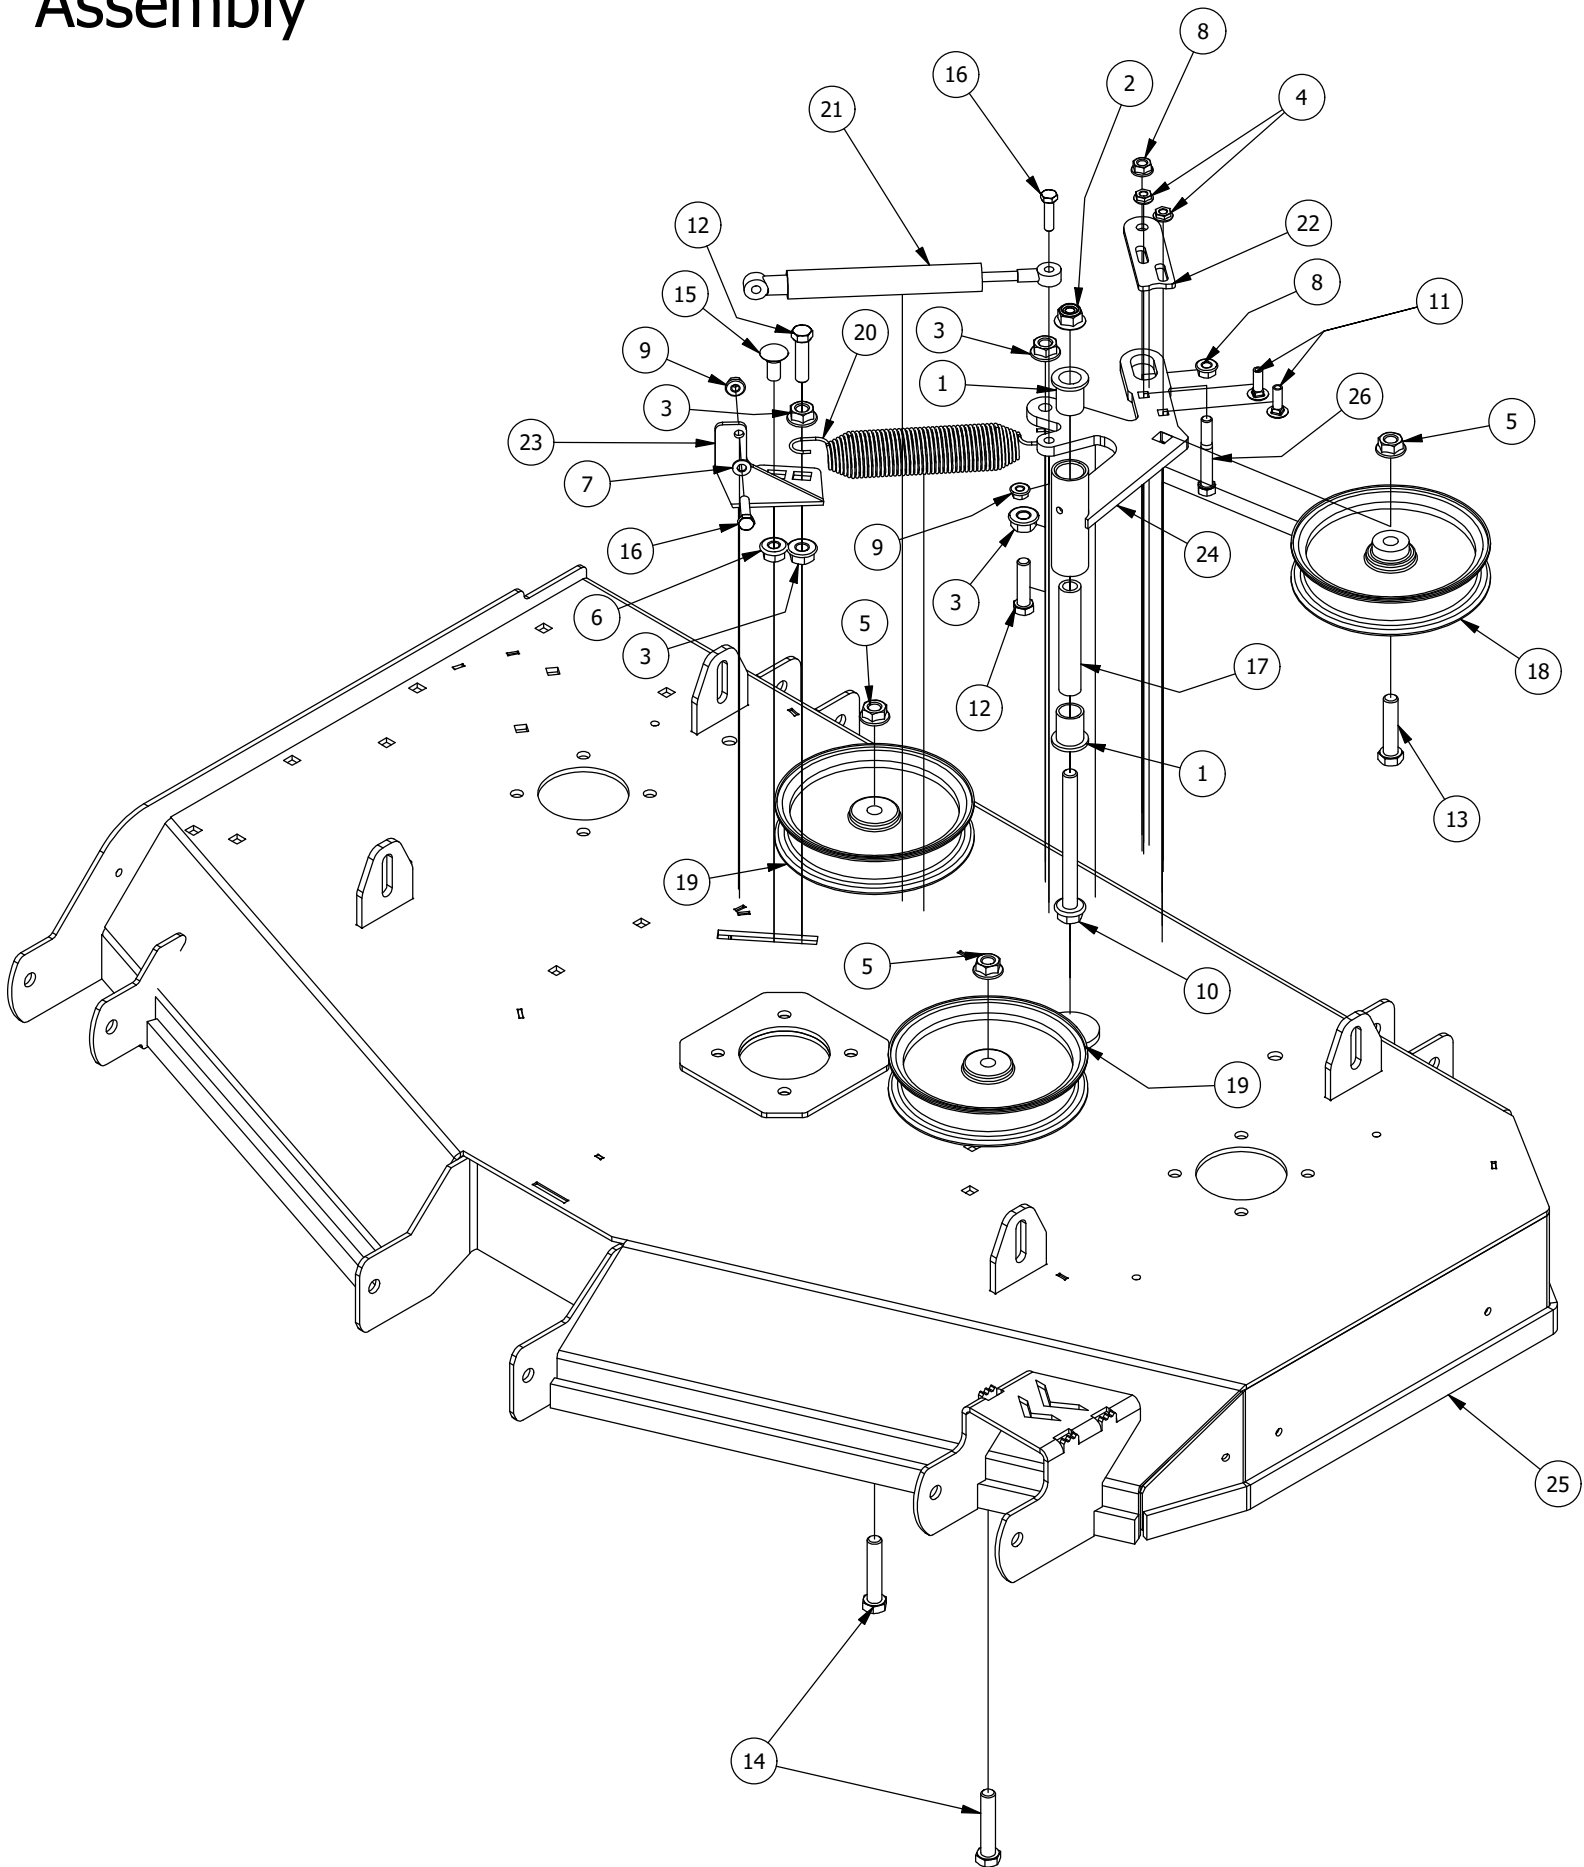

48" Deck Idler Assembly

48" Deck Idler Assembly			
ITEM	QTY	PART NUMBER	DESCRIPTION
1	2	410-0007-00	3/4" ID X 15/16" OD X 1-1/8" LENGTH FLANGE BUSHING
2	1	413-0002-00	1/2-13 NYLON INSERT FLANGE LOCKNUT ZC YELLOW
3	4	413-0005-00	1/2-13 HEX FLANGE NUT W/SERR ZINC YELLOW
4	2	413-0006-00	5/16-18 HEX FLANGE NUT W/SERR ZINC
5	3	413-0010-00	1/2-13 HEX FLANGE NUT W/SERR ZINC
6	1	413-0011-00	7/16-14 HEX FLANGE NUT W/SERR ZINC YELLOW
7	1	413-0016-00	.312 ID X .625 OD X .062 THK THRUST BEARING OIL-IMPREG BRNZ
8	2	413-0020-00	3/8-16 HEX FLANGE NUT W/SERR ZINC YELLOW
9	2	413-0027-00	5/16-18 NYLON INSERT FLANGE LOCKNUT ZC YELLOW
10	1	418-0009-00	1/2-13 X 5-1/2 HEX FLANGE BOLT GR 8 ZY
11	2	418-0010-00	5/16-18 X 1 CARRIAGE BOLT ZC/YEL
12	2	418-0011-00	7/16-14X 1-3/4 HEX C/S GR5 ZINC Yellow
13	1	418-0012-00	1/2-13 X 2-1/4 HEX C/S GR 5 ZINC
14	2	418-0014-00	1/2-13 X 2-1/2 HEX FLANGE BOLT GR 8 ZC YELLOW
15	1	418-0017-00	7/16-14 X 1 CARRIAGE BOLT ZINC
16	2	418-0109-00	5/16- 18 x 1 1/4 Hex C/S (GR.8) ZC/Yel
17	1	425-0006-00	Mower Inner Idler Spacer
18	1	433-0014-00	6-3/4" Idler Pulley, 7/16" Spacer Assembly
19	2	433-0015-00	6-3/4" Idler Pulley, 15/16" Spacer Assembly
20	1	434-0007-00	2019 Mower Deck Spring
21	1	434-0009-00	Idler Gas Spring
22	1	439-0257-00	Deck Idler Pulley Belt Retainer Brkt
23	1	439-0344-00	48" Belt Deck Idler Damper Mounting Bracket
24	1	490-0019-00	Mower Deck Idler Pulley Arm Assembly
25	1	490-0065-00	2020 48" RZ Deck Assembly
26	1	618-2078-00	3/8-16 x 2-3/4 Hex C/S GR2 Zinc