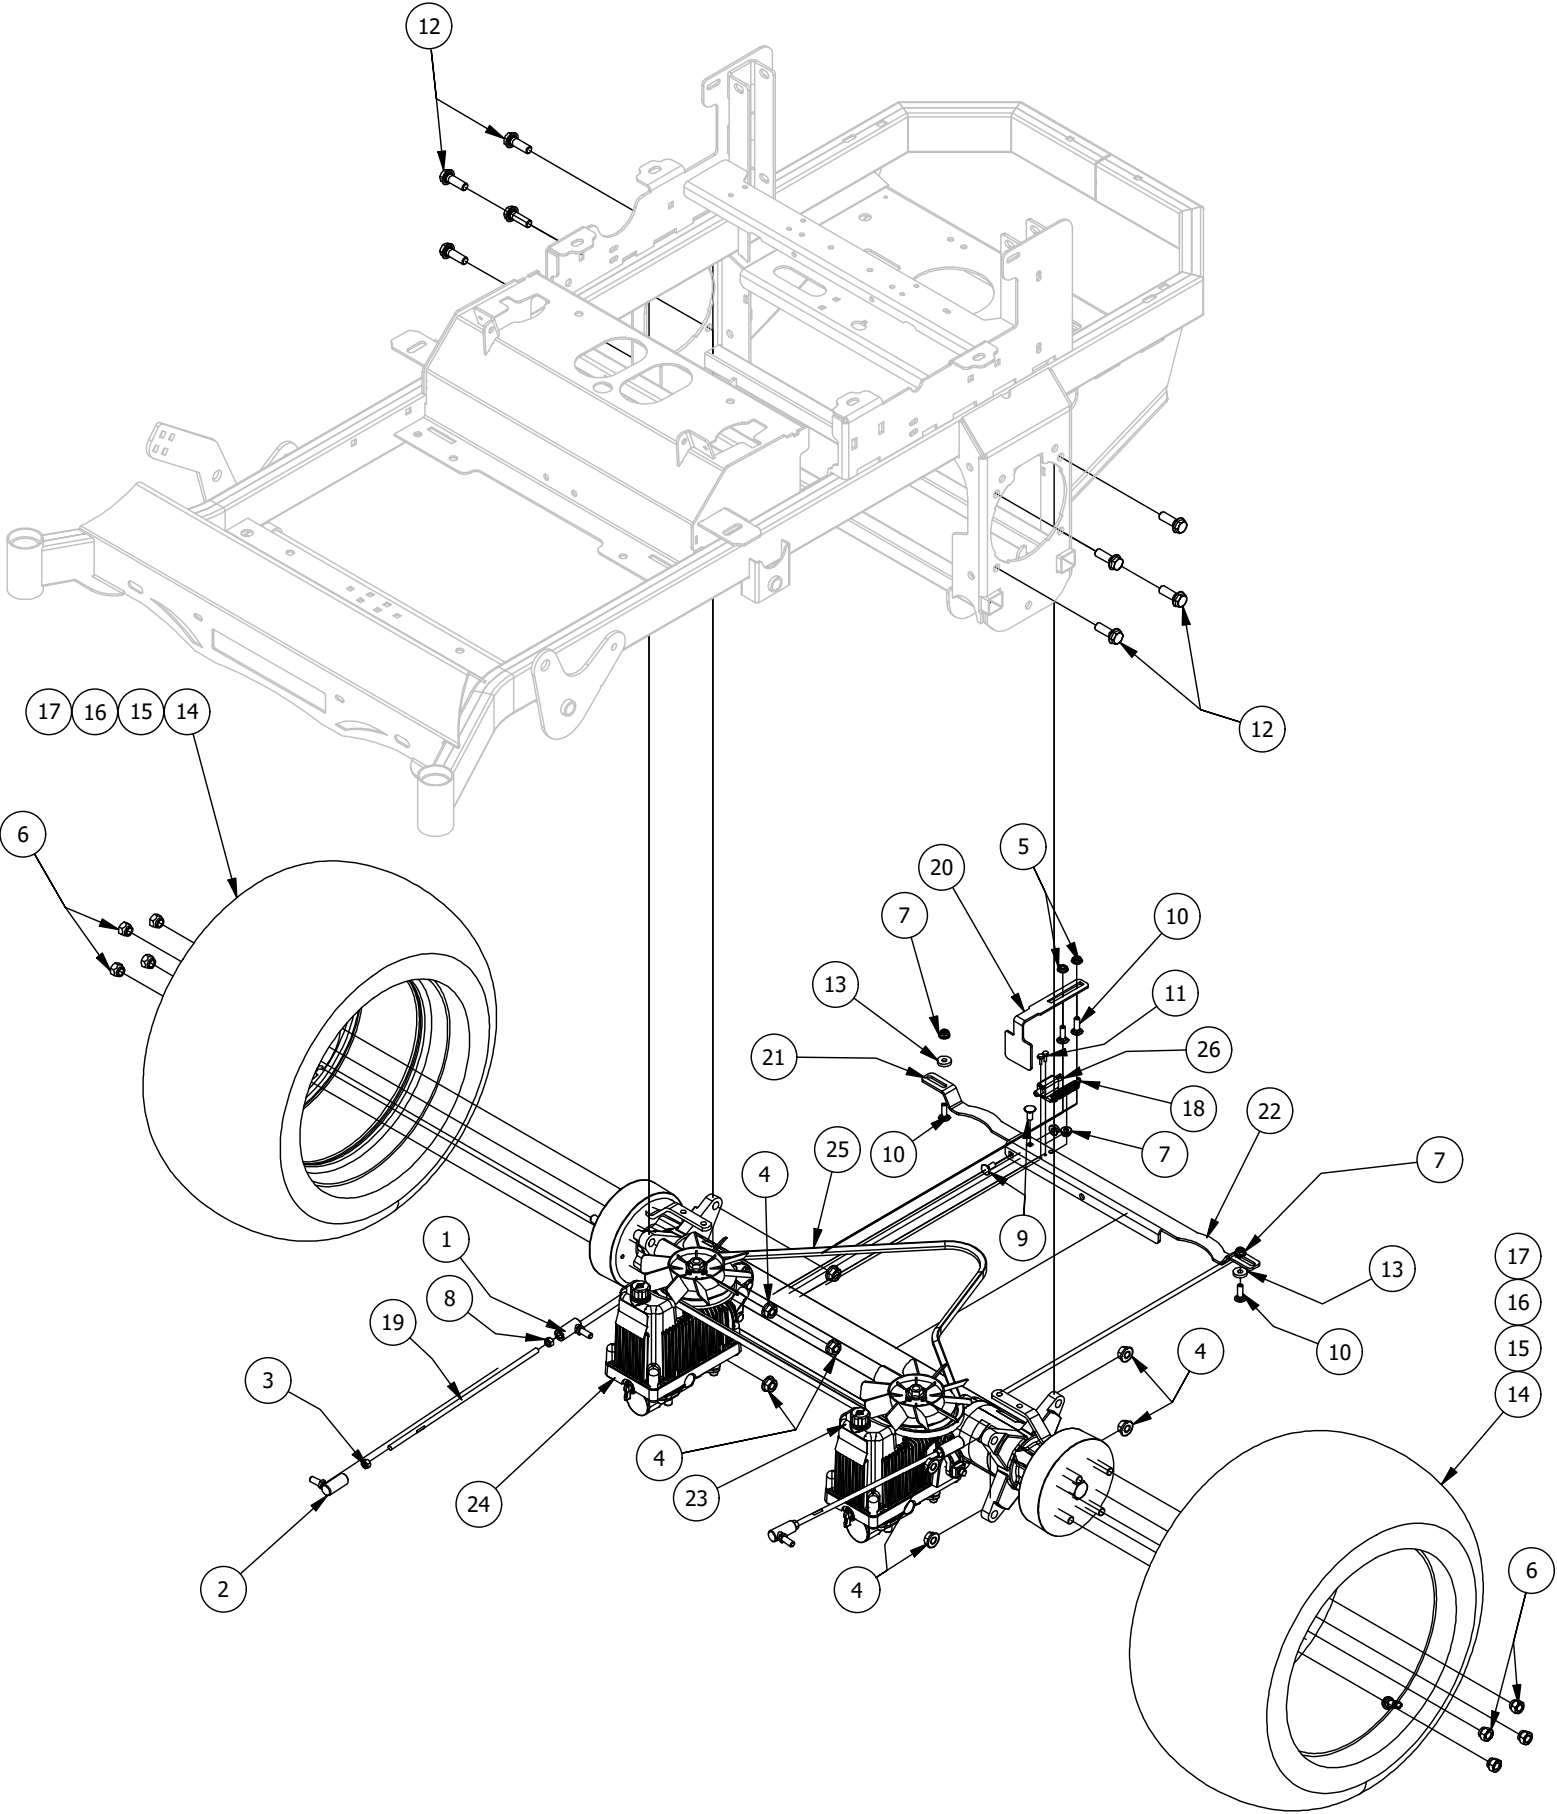

Transmission Assembly

Transmission Assembly			
ITEM	QTY	PART NUMBER	DESCRIPTION
1	2	410-0001-00	Control Arm Rod End, Right
2	2	410-0002-00	Control Arm Rod End, Left
3	2	413-0003-00	5/16 Hex Nut Left hand thread
4	8	413-0005-00	1/2-13 HEX FLANGE NUT W/SERR ZINC YELLOW
5	2	413-0006-00	5/16-18 HEX FLANGE NUT W/SERR ZINC
6	8	413-0015-00	1/2-20 Lugnut for Aluminum Wheels
7	4	413-0027-00	5/16-18 NYLON INSERT FLANGE LOCKNUT ZC YELLOW
8	2	413-0035-00	5/16-24 HEX NUT ZINC
9	2	418-0008-00	5/16-18 X 3/4 CARRIAGE BOLT ZINC
10	4	418-0010-00	5/16-18 X 1 CARRIAGE BOLT ZC/YEL
11	2	418-0032-00	8-32 X 1/2 IND. HWH SLOT TYPE F TCS ZINC
12	8	418-0047-00	1/2-13 X 1-1/2 HEX FLANGE BOLT GR 8 ZINC YELLOW
13	2	419-0006-00	.312 ID X .875 OD X .1875 THK F/W NYLON BLK
14	2	422-0037-00	RZ Rear 22x12-R10 Soft Ride and Wheel Assembly
15	1	422-0039-00	22X12-10 RZ Radial Tire Only
16	2	422-0047-00	RZ Rear 22x10-R10 Soft Ride and 10x7 Wheel Assembly
17	1	422-0048-00	22x10-R10 Soft Ride Tire Only Tuff Torq Only
18	1	434-0003-00	Brake Pedal Release Spring
19	2	435-0002-00	Transmission Drive Arm Rod Standard Transmission
20	1	439-0066-00	Mower Standard Transmission Brake Interlock Bracket
21	1	439-0606-00	Mower Park Brake Bracket Right
22	1	439-0607-00	Mower Park Brake Bracket Left
23	1	450-0009-00	HTE10 Left Side Parker Hydrostatic Transmission For RZ Hub
24	1	450-0010-00	HTE10 Right Side Parker Hydrostatic Transmission For RZ Hub
25	1	461-0004-00	Mower A Pump Belt, A x 68.25" Effective Length
26	1	486-0030-00	NO Plunger Limit Switch