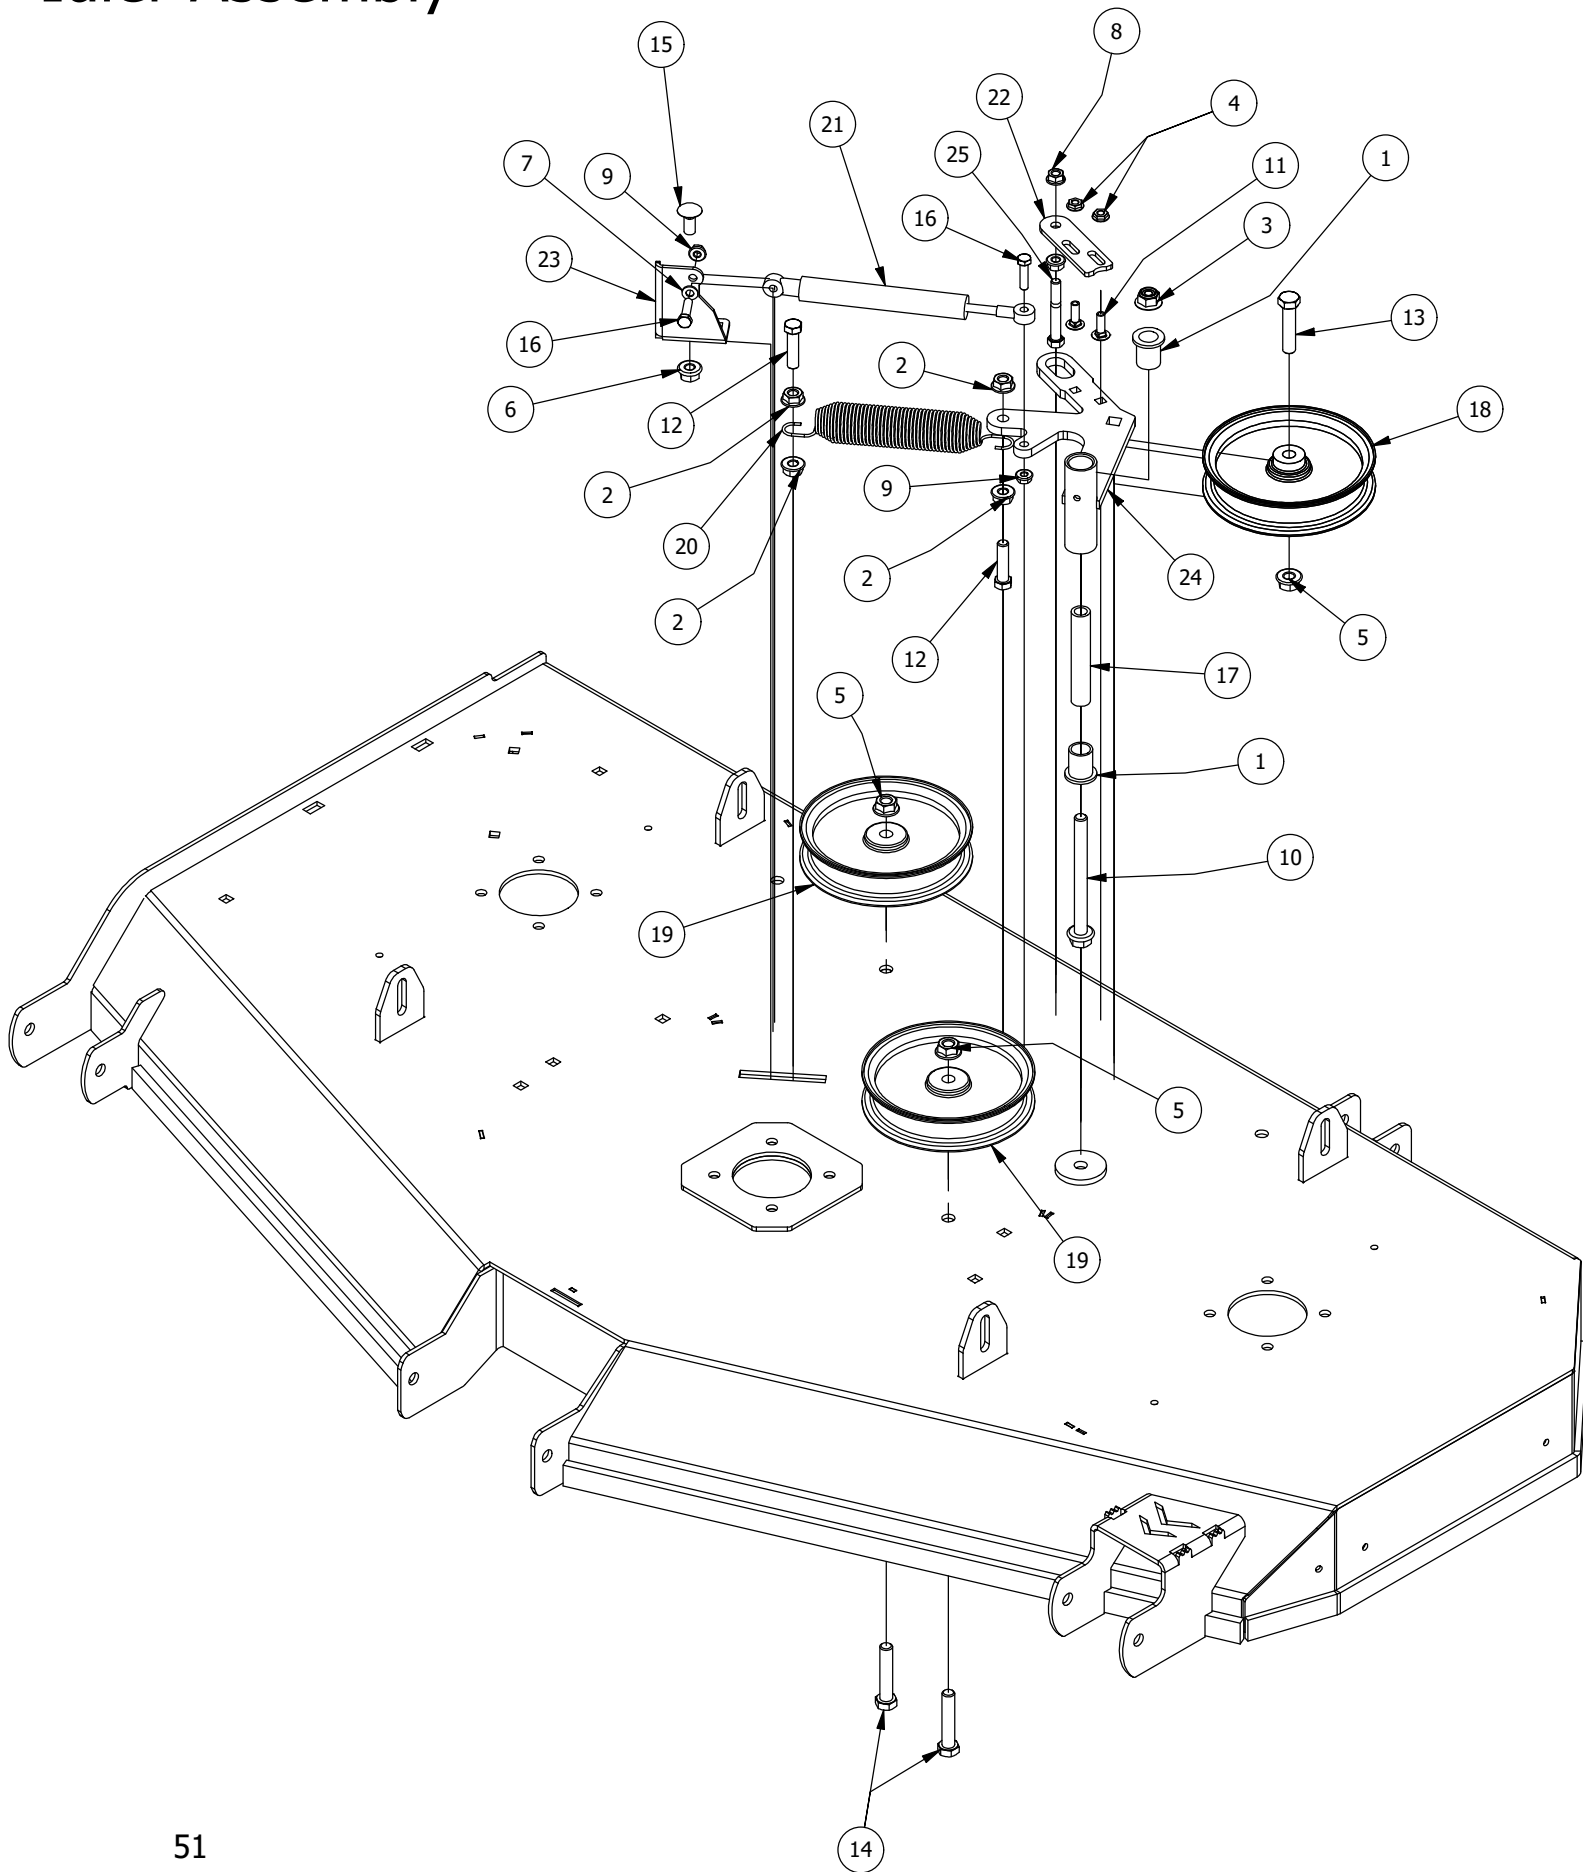

61" Deck Idler Assembly

61" Deck Idler Assembly			
ITEM	QTY	PART NUMBER	DESCRIPTION
1	2	410-0007-00	3/4" ID X 15/16" OD X 1-1/8" LENGTH FLANGE BUSHING
2	4	413-0001-00	7/16-14 HEX FLANGE NUT W/SERR ZINC
3	1	413-0002-00	1/2-13 NYLON INSERT FLANGE LOCKNUT ZC YELLOW
4	2	413-0006-00	5/16-18 HEX FLANGE NUT W/SERR ZINC
5	3	413-0010-00	1/2-13 HEX FLANGE NUT W/SERR ZINC
6	1	413-0011-00	7/16-14 HEX FLANGE NUT W/SERR ZINC YELLOW
7	1	413-0016-00	.312 ID X .625 OD X .062 THK THRUST BEARING OIL-IMPREG BRNZ
8	2	413-0020-00	3/8-16 HEX FLANGE NUT W/SERR ZINC YELLOW
9	2	413-0027-00	5/16-18 NYLON INSERT FLANGE LOCKNUT ZC YELLOW
10	1	418-0009-00	1/2-13 X 5-1/2 HEX FLANGE BOLT GR 8 ZY
11	2	418-0010-00	5/16-18 X 1 CARRIAGE BOLT ZC/YEL
12	2	418-0011-00	7/16-14X 1-3/4 HEX C/S GR5 ZINC Yellow
13	1	418-0012-00	1/2-13 X 2-1/4 HEX C/S GR 5 ZINC
14	2	418-0014-00	1/2-13 X 2-1/2 HEX FLANGE BOLT GR 8 ZC YELLOW
15	1	418-0017-00	7/16-14 X 1 CARRIAGE BOLT ZINC
16	2	418-0109-00	5/16- 18 x 1 1/4 Hex C/S (GR.8) ZC/Yel
17	1	425-0006-00	Mower Inner Idler Spacer
18	2	433-0014-00	6-3/4" Idler Pulley, 7/16" Spacer Assembly
19	2	433-0015-00	6-3/4" Idler Pulley, 15/16" Spacer Assembly
20	1	434-0007-00	2019 Mower Deck Spring
21	1	434-0009-00	Idler Gas Spring
22	1	439-0257-00	Deck Idler Pulley Belt Retainer Brkt
23	1	439-0335-00	Deck Belt Idler Damper Mounting Bracket
24	1	490-0019-00	Mower Deck Idler Pulley Arm Assembly
25	1	618-2078-00	3/8-16 x 2-3/4 Hex C/S GR2 Zinc