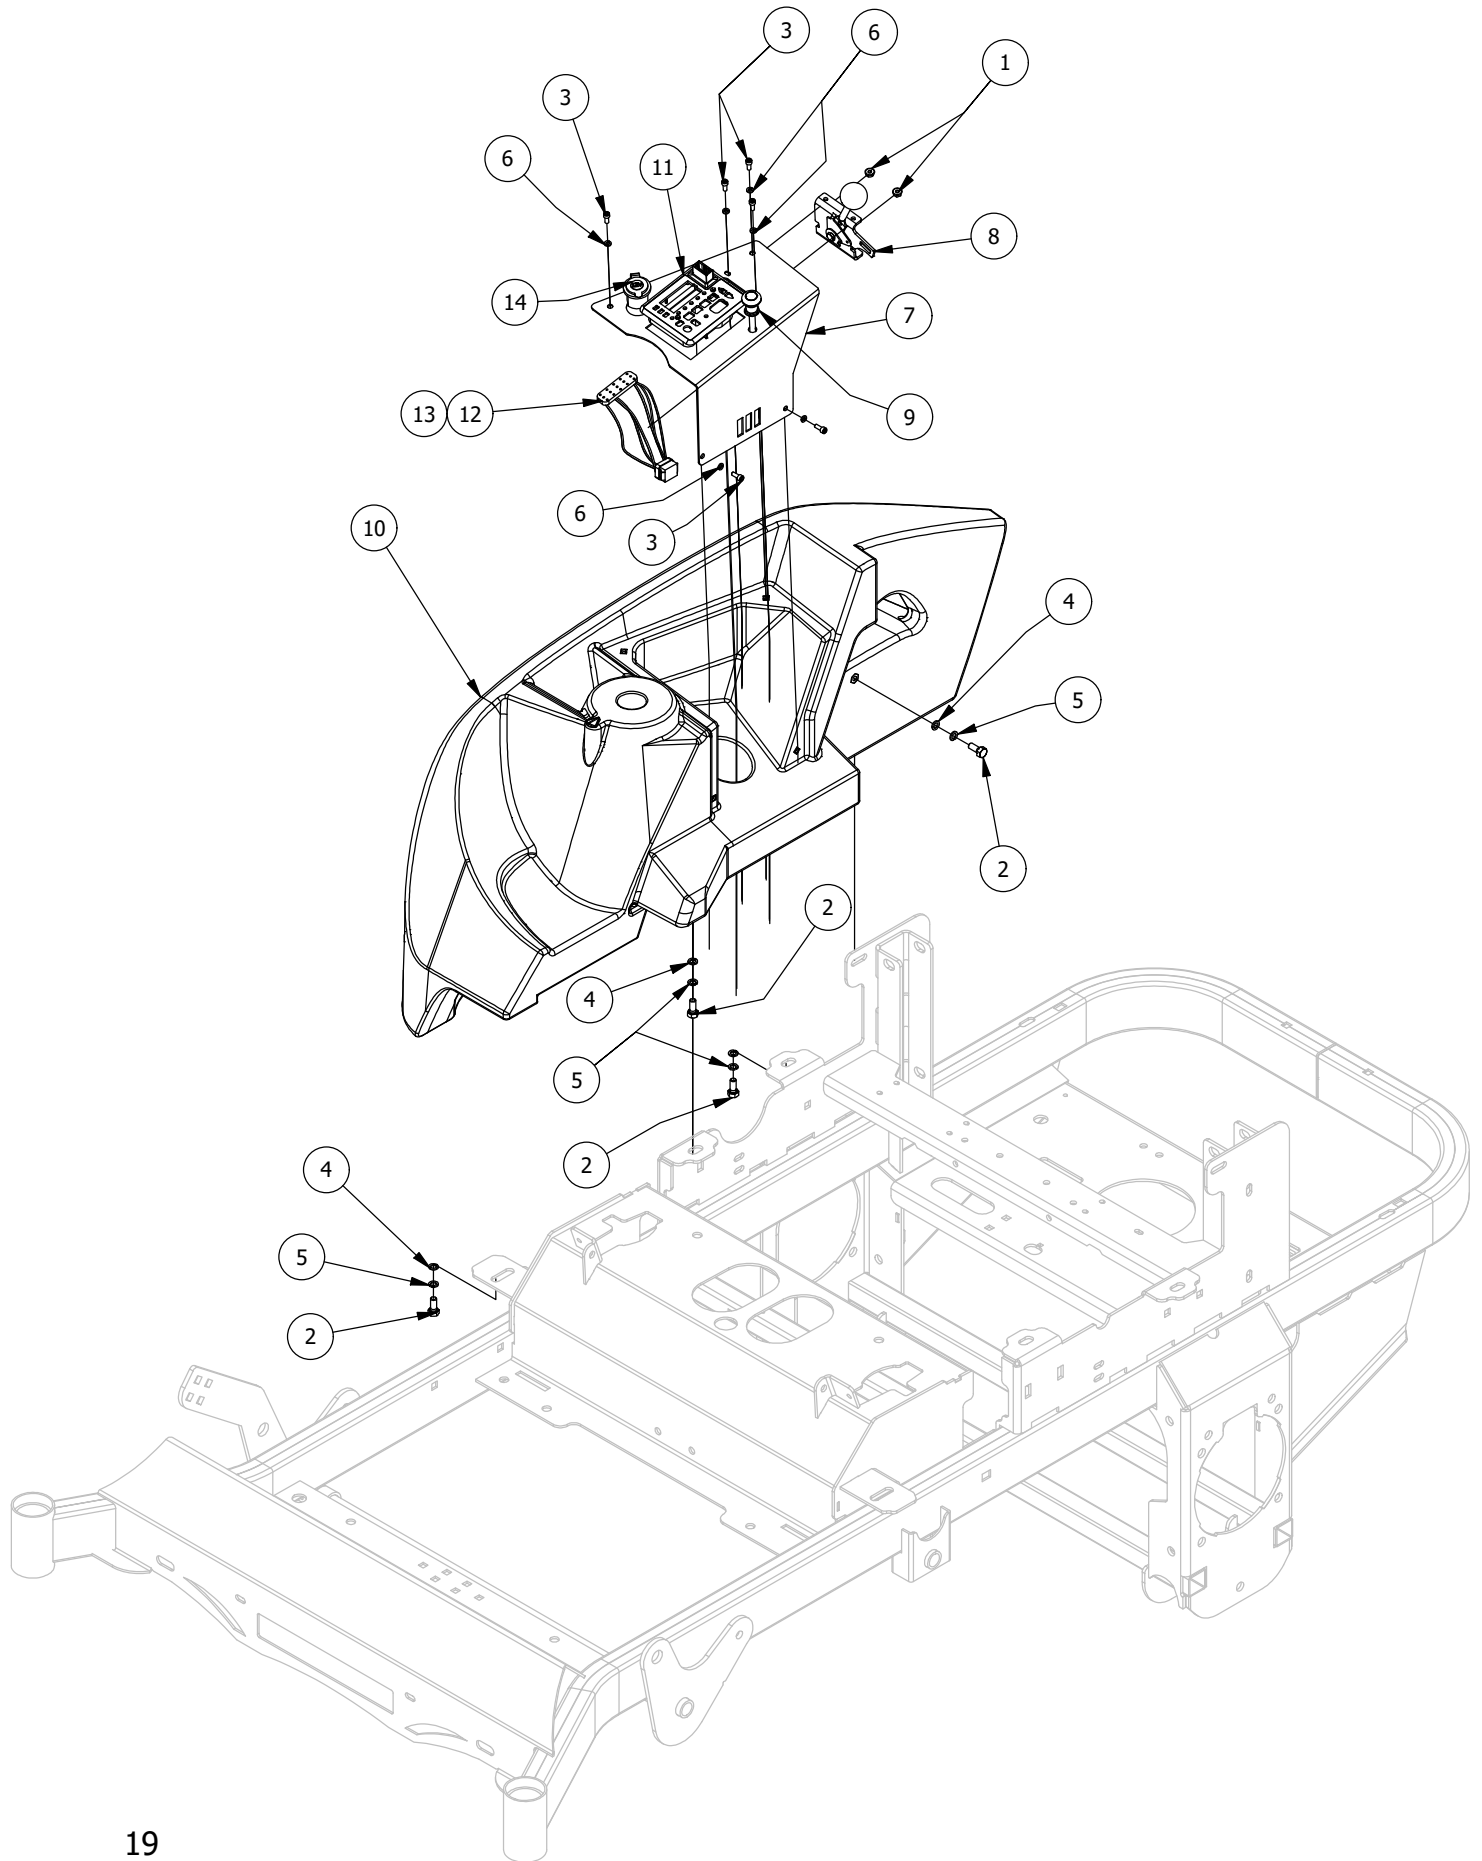

Console Assembly

Console Assembly			
ITEM	QTY	PART NUMBER	DESCRIPTION
1	2	413-0008-00	10-24 NYLON INSERT LOCKNUT 18-8 SS
2	4	418-0054-00	5/16-18 X 3/4 HEX C/S ZINC
3	6	418-0055-00	10-24 X 1/2 SOCKET C/S 18-8 SS
4	4	419-0007-00	5/16 Flat Washer
5	4	419-0009-00	5/16 SPLIT LOCKWASHER ZINC
6	6	419-0011-00	#10 SPLIT LOCKWASHER 18-8 SS
7	1	439-0022-00	Mower Control Panel Bracket
8	1	464-0001-00	Mower Throttle Cable Assembly w / Handle
9	1	464-0002-00	Choke Cable
10	1	467-0002-00	Mower Console
11	1	486-0004-00	Mower Control Console, Carbureted Engine
12	1	486-0011-00	Briggs 25hp/27hp/Kawi FS730 Harness
13	1	486-0013-00	Kohler 7000/Confidant Harness
14	1	677-2075-00	12 Volt Auxiliary Plug