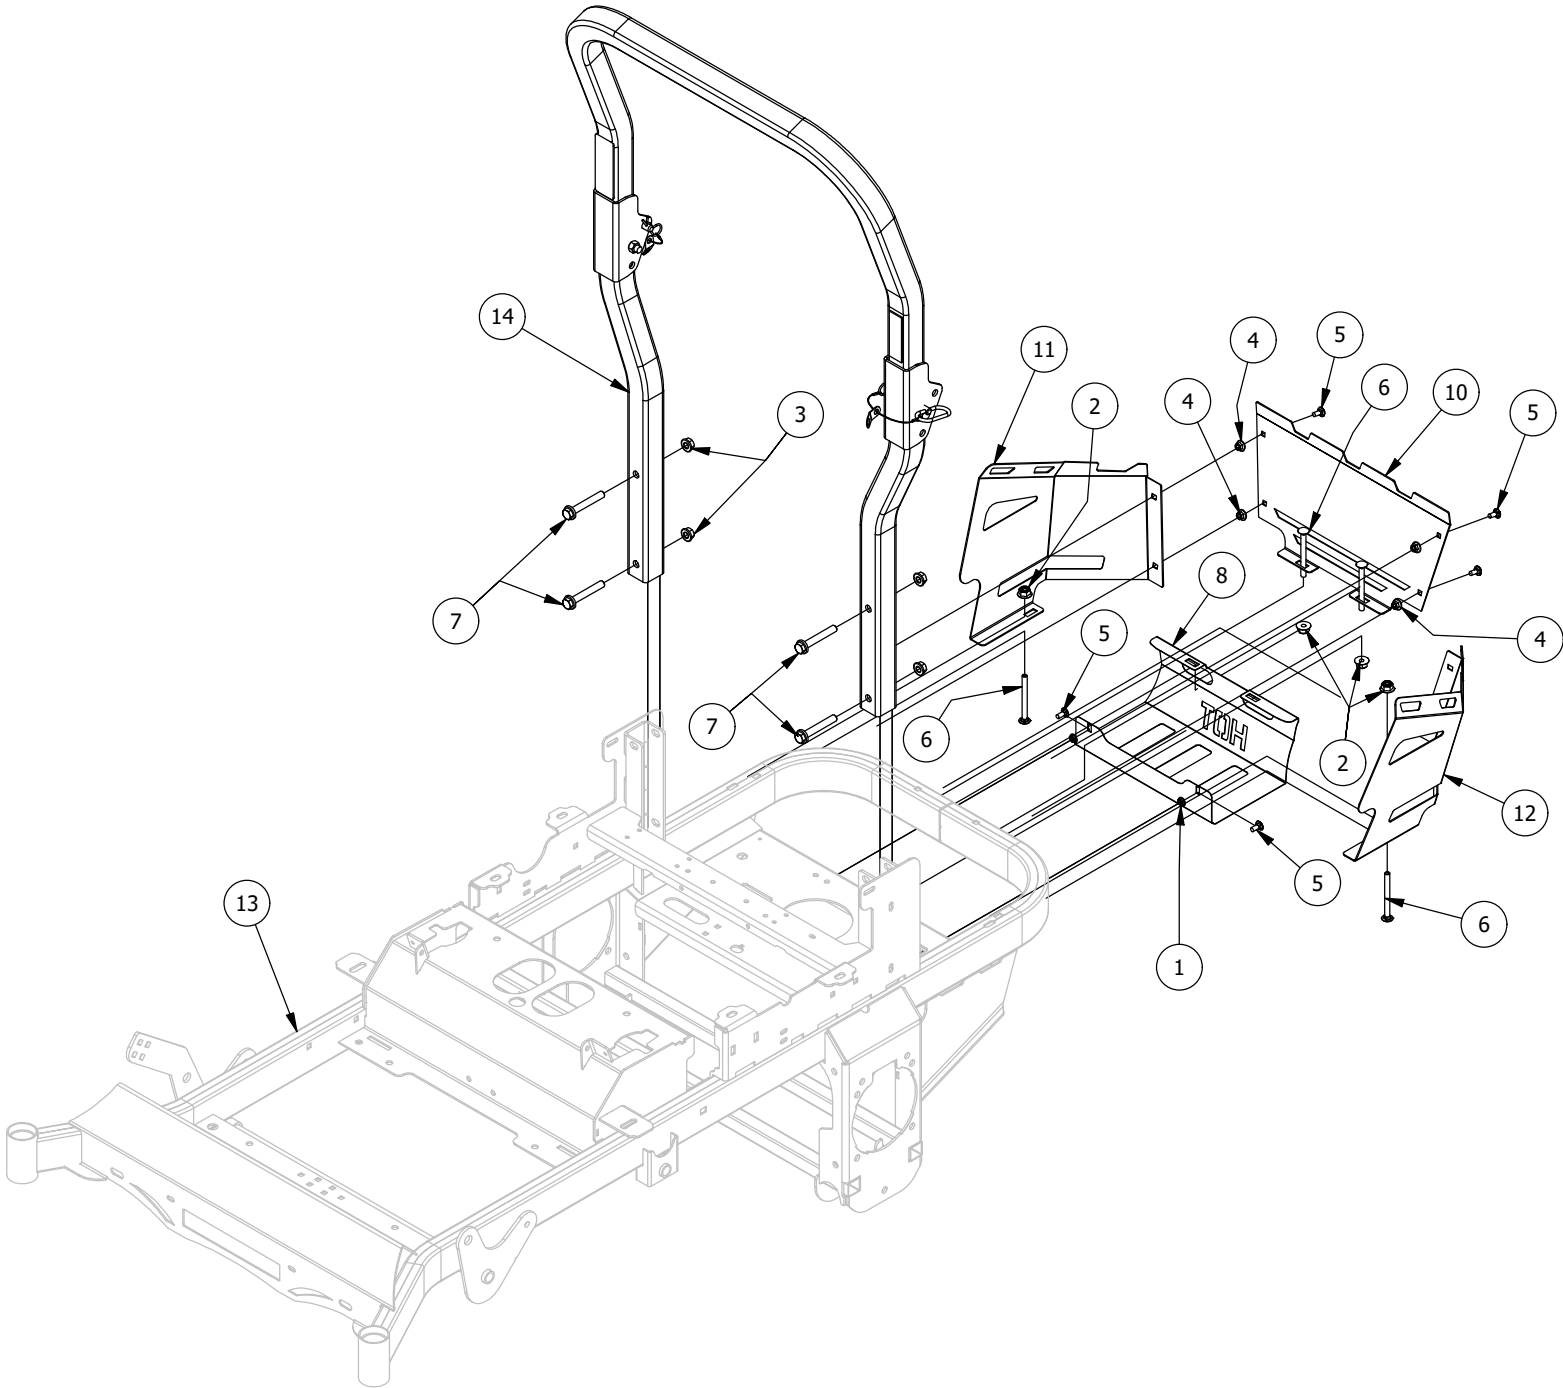

Engine Cowling Assembly

Engine Cowling Assembly			
ITEM	QTY	PART NUMBER	DESCRIPTION
1	2	413-0006-00	5/16-18 HEX FLANGE NUT W/SERR ZINC
2	4	413-0013-00	3/8-16 NYLON INSERT FLANGE L/NUT ZC
3	4	413-0014-00	1/2-13 HEX STOVER LOCKNUT GR C ZINC
4	4	413-0066-00	5/16-24 Hex Flange Nut Serr Yello Zinc
5	6	418-0008-00	5/16-18 X 3/4 CARRIAGE BOLT ZINC
6	4	418-0018-00	3/8-16 X 4 CARRIAGE BOLT ZINC/YEL
7	4	418-0019-00	1/2-13 X 3-1/2 HEX FLANGE BOLT (GR.8) ZC/YEL
8	1	439-0115-00	RZ Mower Muffler Guard
10	1	439-0687-00	2021 RZ Engine Cowling Center
11	1	439-0696-00	2021 RZ Engine Cowling Right Side RT Tank Upgrade
12	1	439-0697-00	2021 RZ Engine Cowling Left Side RT Tank Upgrade
13	1	490-0481-00	2022 RZHD Frame Assembly
14	1	497-0002-00	Fold down ROPS