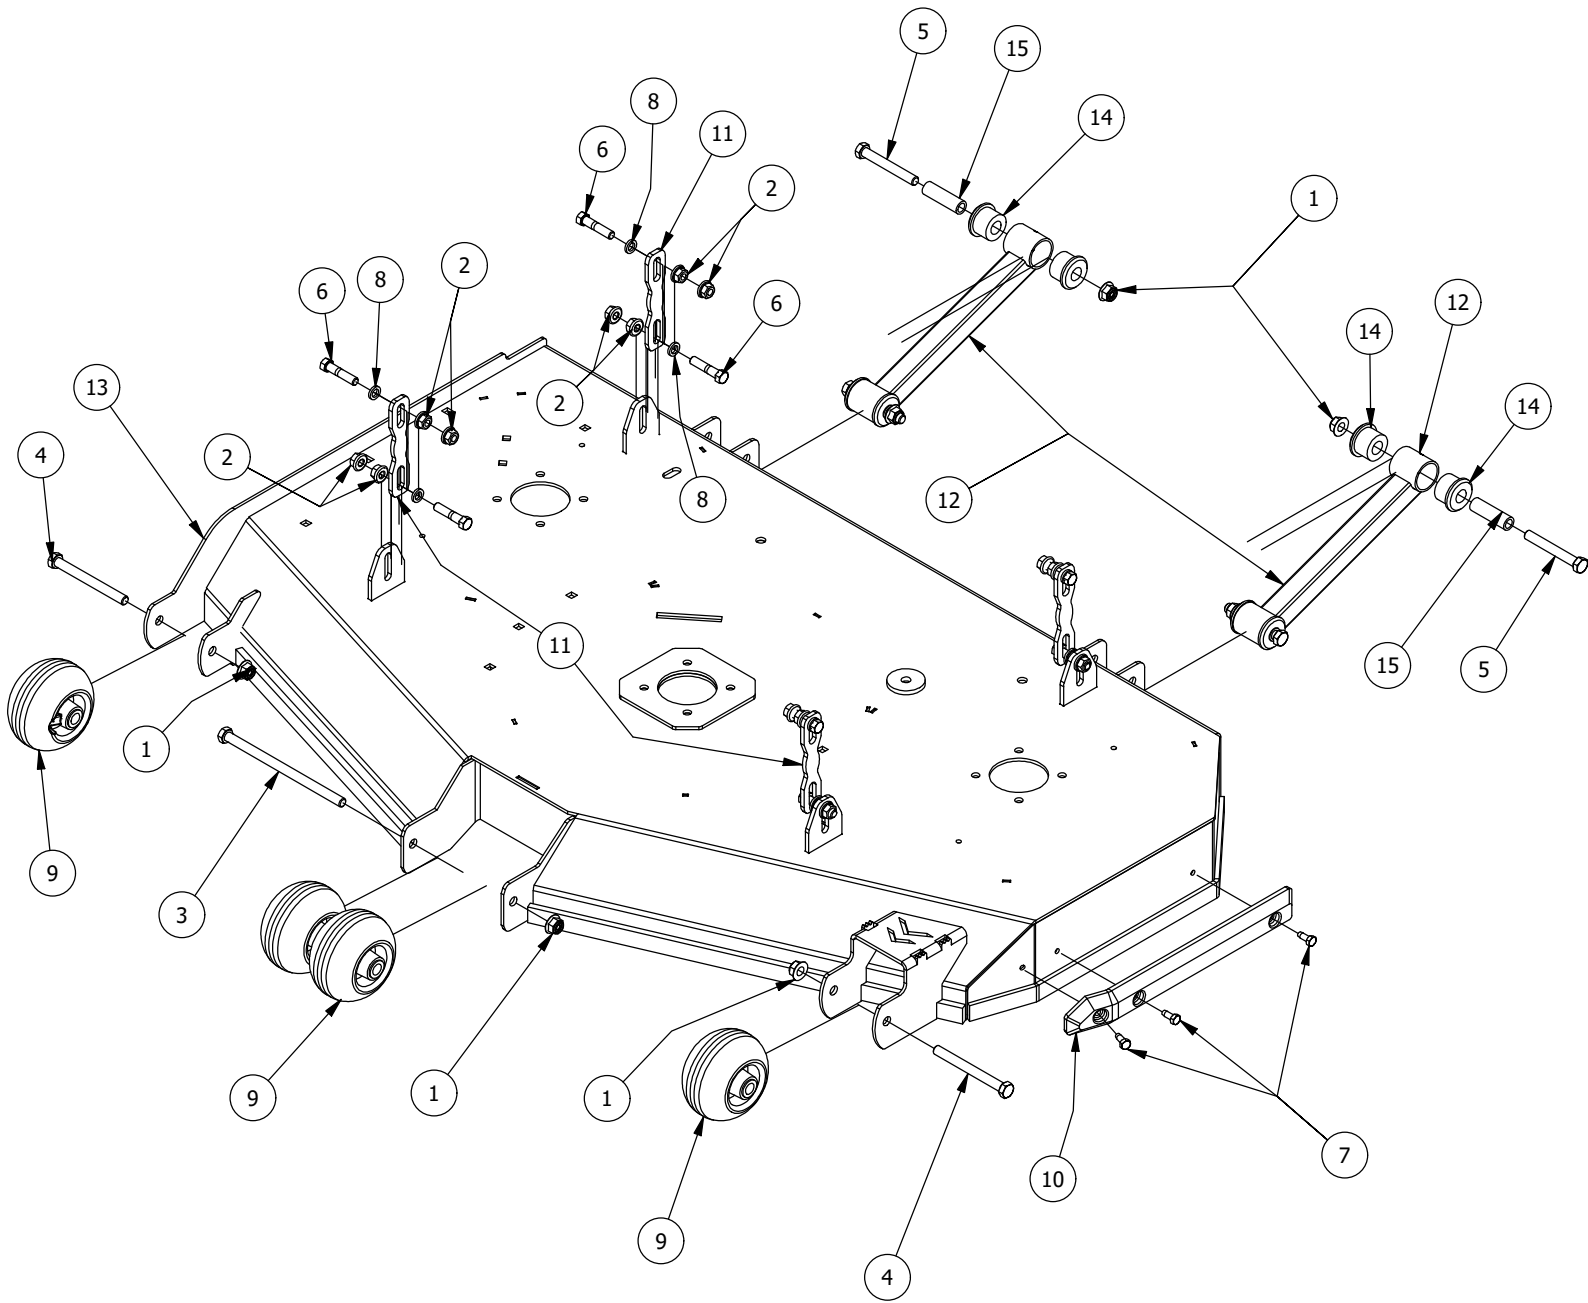

54" Deck Scalping Wheels and Stabilizer

54" Deck Scalping Wheels and Stabilizer			
ITEM	QTY	PART NUMBER	DESCRIPTION
1	7	413-0002-00	1/2-13 NYLON INSERT FLANGE NUT ZINC YELLOW
2	16	413-0011-00	7/16-14 HEX FLANGE NUT W/SERR ZINC YELLOW
3	1	418-0015-00	1/2-13 X 8-1/2 HEX C/S GR 2 ZINC YELLOW
4	2	418-0016-00	1/2-13 X 5 HEX C/S GR 2 ZINC YELLOW
5	4	418-0021-00	1/2-13 X 3-3/4 HEX C/S GR 5 ZINC
6	8	418-0046-00	7/16-14 X 2 HEX C/S GR 5 ZINC YELLOW
7	3	418-0262-00	5/16-18 X 3/4 IND HWH UNSLOT (F) TCS ZC/Y
8	8	419-0010-00	.443 ID X .750 OD X .125 THK NYLON BLACK
9	4	422-0001-00	Anti-Scalp Wheel
10	1	429-0001-00	Mower Nylon Deck Guard
11	4	435-0013-00	RZ Mower Deck Actuator Connecting Link
12	2	490-0047-00	RZ Mower Deck Stabilizer Assembly
13	1	490-0064-00	2020 54" RZ Deck Assembly
14	8	732-2000-00	Large MTV A-Arm Bushing
15	4	732-2001-00	Large MTV A-Arm Bushing Sleeve