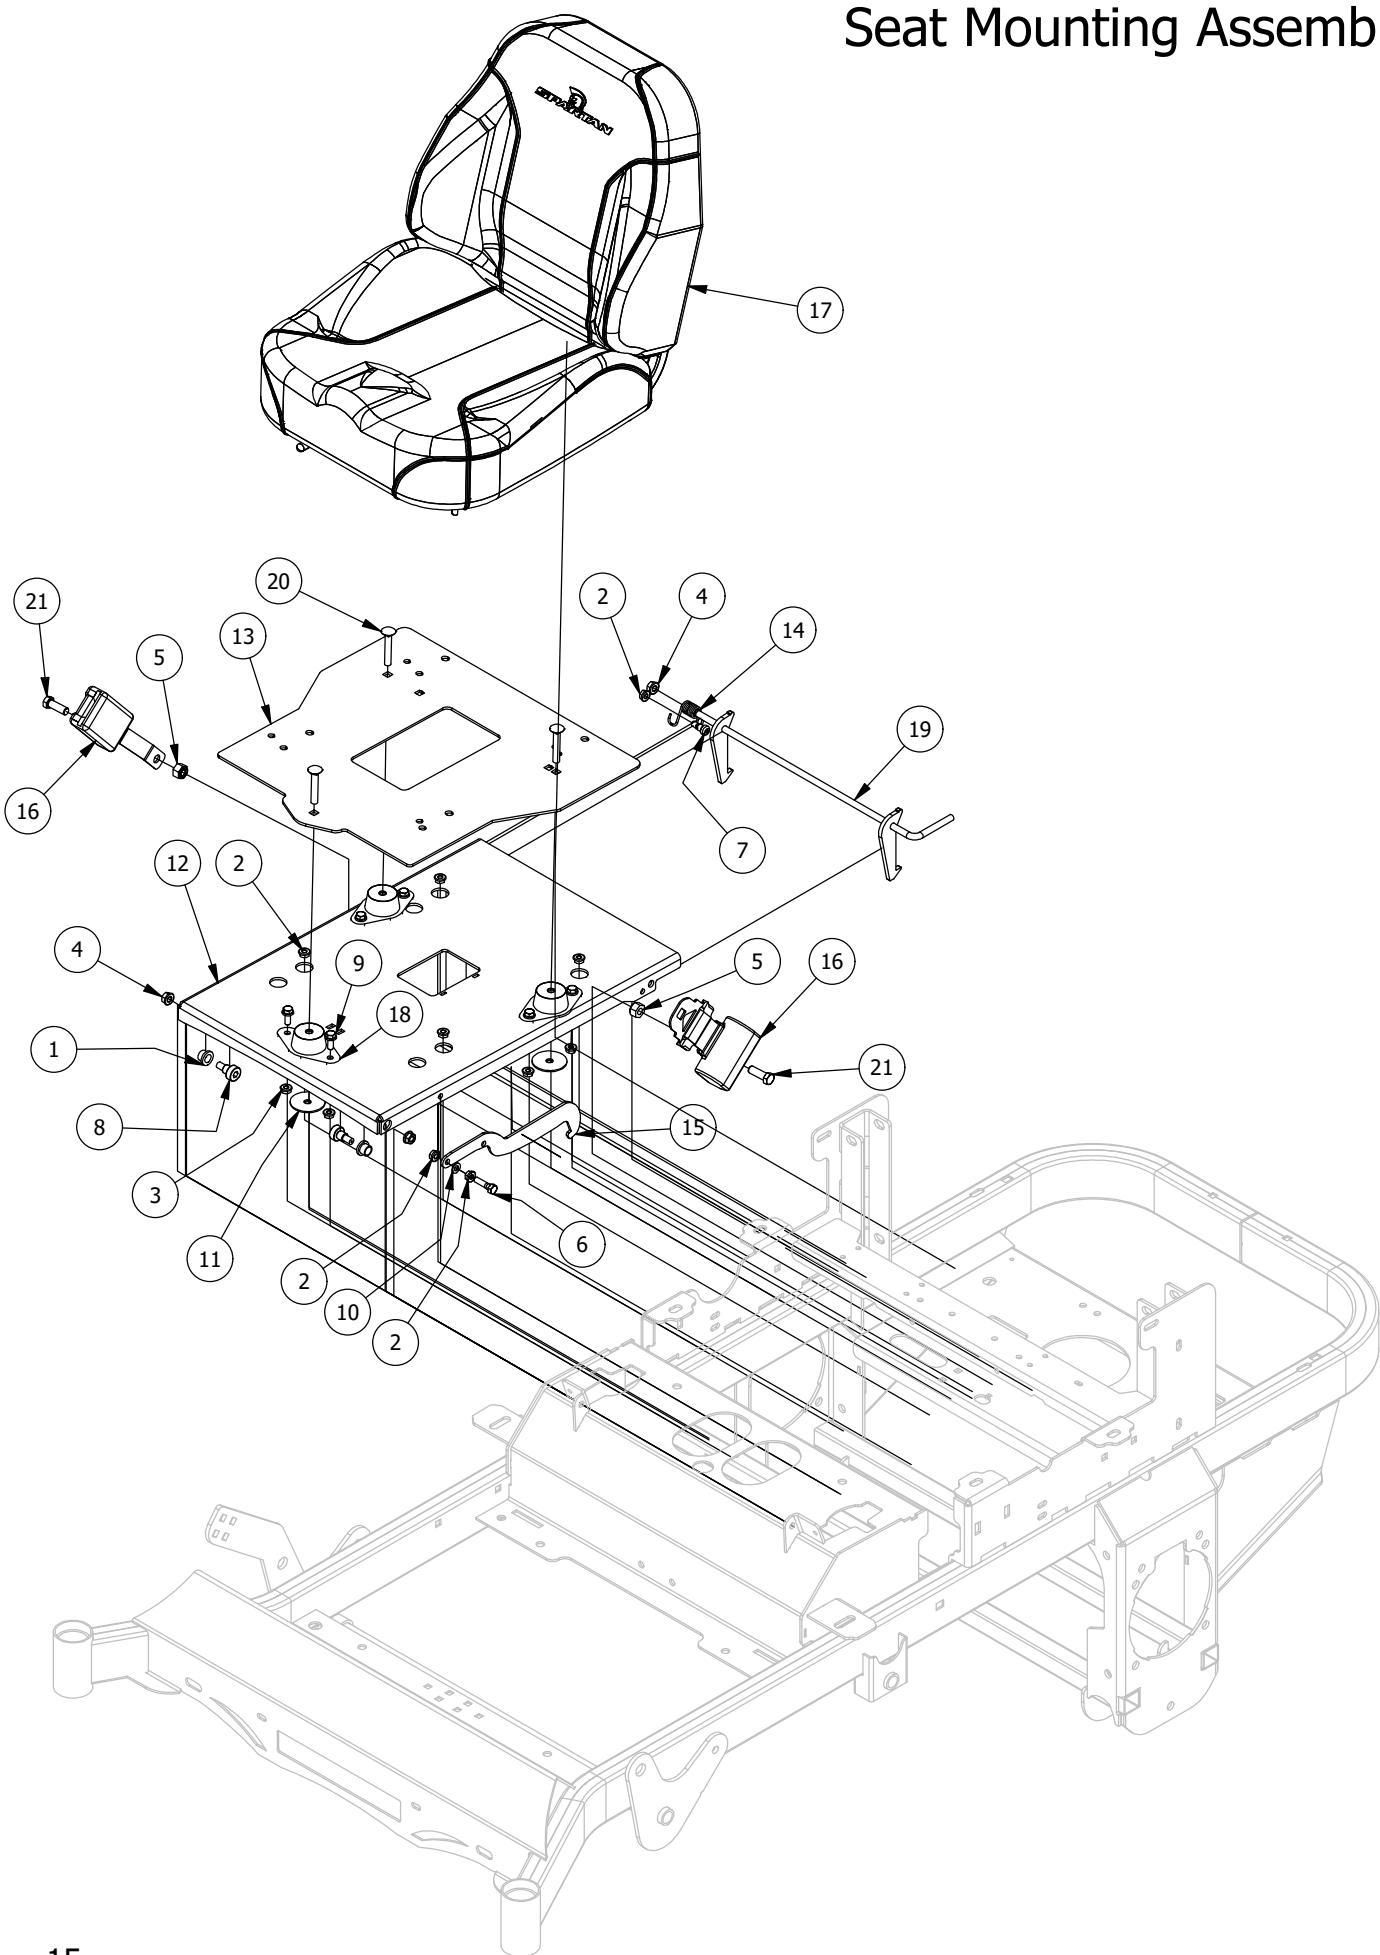

Seat Mounting Assembly

Seat Mounting Assembly			
ITEM	QTY	PART NUMBER	DESCRIPTION
1	2	410-0010-00	1/2" ID X 5/8" OD X 1/2" LENGTH FLANGE BUSHING
2	7	413-0019-00	5/16-18 NYLON INSERT FLANGE L/NUT ZINC
3	6	413-0022-00	5/16-18 HEX FLANGE NUT W/SERR ZINC YELLOW
4	6	413-0029-00	3/8-16 NYLON INSERT FLANGE L/NUT ZC YELLOW
5	2	413-0054-00	7/16-20 Nylon Insert Locknut
6	1	418-0036-00	5/16-18 X 1-1/4 HEX TAP BOLT ZINC GR8
7	1	418-0037-00	3/8 X 3/8 SOCKET SHOULDER BOLT ZC YELLOW
8	2	418-0038-00	1/2 X 1/2 SOCKET SHOULDER BOLT ZC YELLOW
9	6	418-0048-00	5/16-18 X 3/4 HEX FLANGE BOLT GR 8 ZC YELLOW
10	1	419-0016-00	5/16" ID X 5/8" OD X 1/16" THK BRONZE WASHER
11	3	419-0022-00	3/8 X 2" OD FENDER WASHER ZC YELLOW
12	1	426-0232-00	2019 RT/SRT Floating Seat Base Plate
13	1	426-0233-00	2018/2019 Floating Seat Plate (For Parts)
14	1	434-0004-00	Seat Latch Spring
15	1	439-0065-00	Mower Seat Latch Hook
16	1	471-0003-00	Mower Seat Belt
17	1	471-0026-00	2020 RZ-HD Seat
18	3	487-0007-00	Floating Seat Damper-Stiffer
19	1	490-0011-00	Mower Seat Latch Release Assembly
20	3	618-2023-00	3/8"-16 x 2-1/4" Carriage Bolt
21	2	618-2097-00	7/16-20 x 1-1/4 GR8 Hex Cap Screw