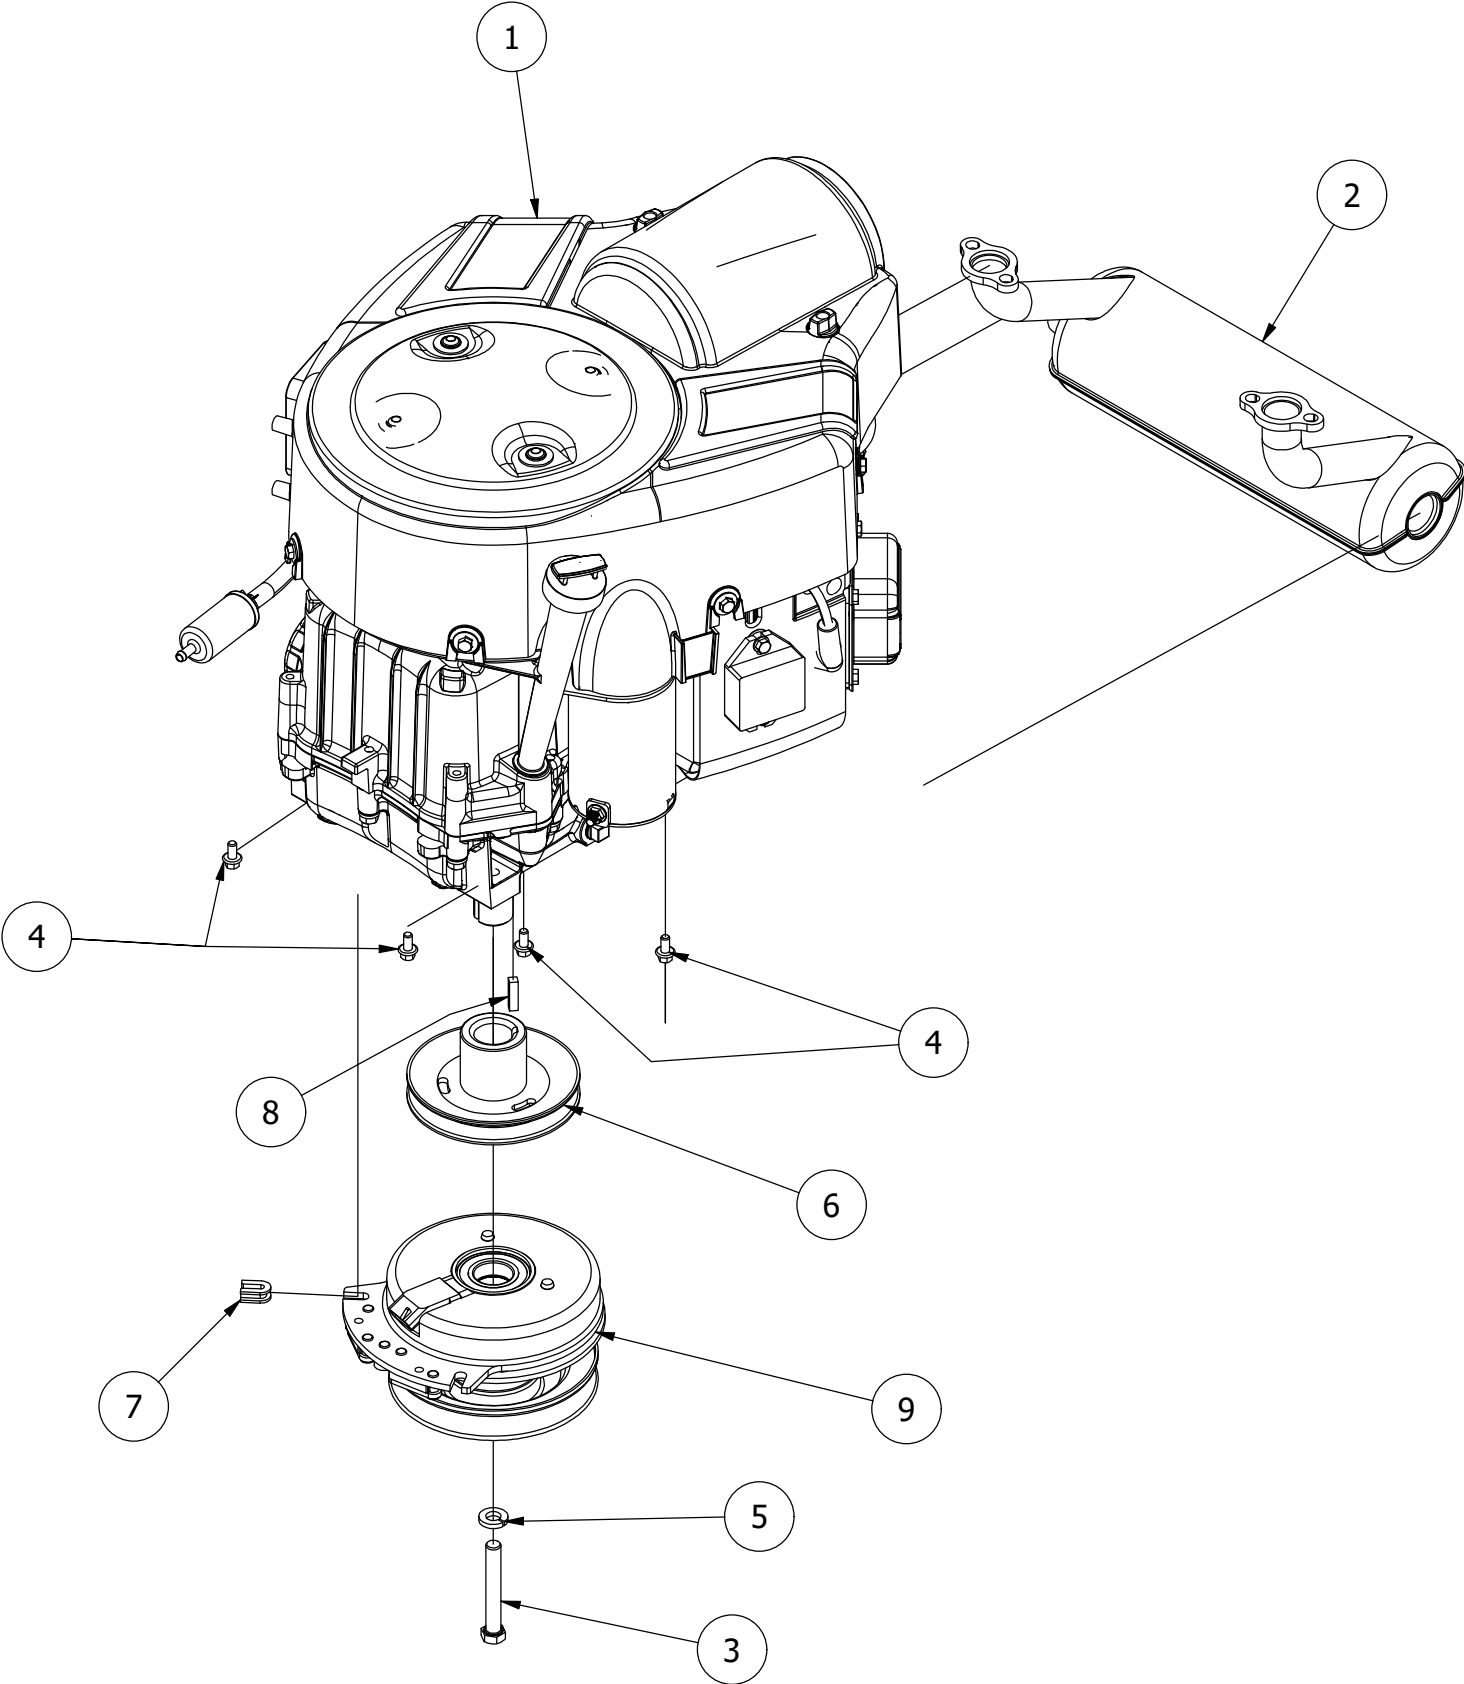

25 HP Briggs Engine Assembly

25 HP Briggs Engine Assembly			
ITEM	QTY	PART NUMBER	DESCRIPTION
1	1	415-0006-00	25HP Briggs for RZ
2	1	415-0052-00	B&S 27 HP&25HP Exhaust
3	1	418-0022-00	7/16-20 X 3 HEX C/S GR 8 ZC YELLOW
4	4	418-0059-00	1/4-20 X 1/2 IND. HWH SLOT F TCS ZINC
5	1	419-0005-00	7/16 SPLIT LOCKWASHER GR 8 ZC YELLOW
6	1	433-0001-00	Mower Hydraulic Pump Drive Pulley, A Belt
7	1	437-0025-00	Mower Rotation Stop Brkt Sleeve
8	1	442-0001-00	1/4 X 1 SQUARE KEY STOCK
9	1	470-0002-00	PTO Clutch