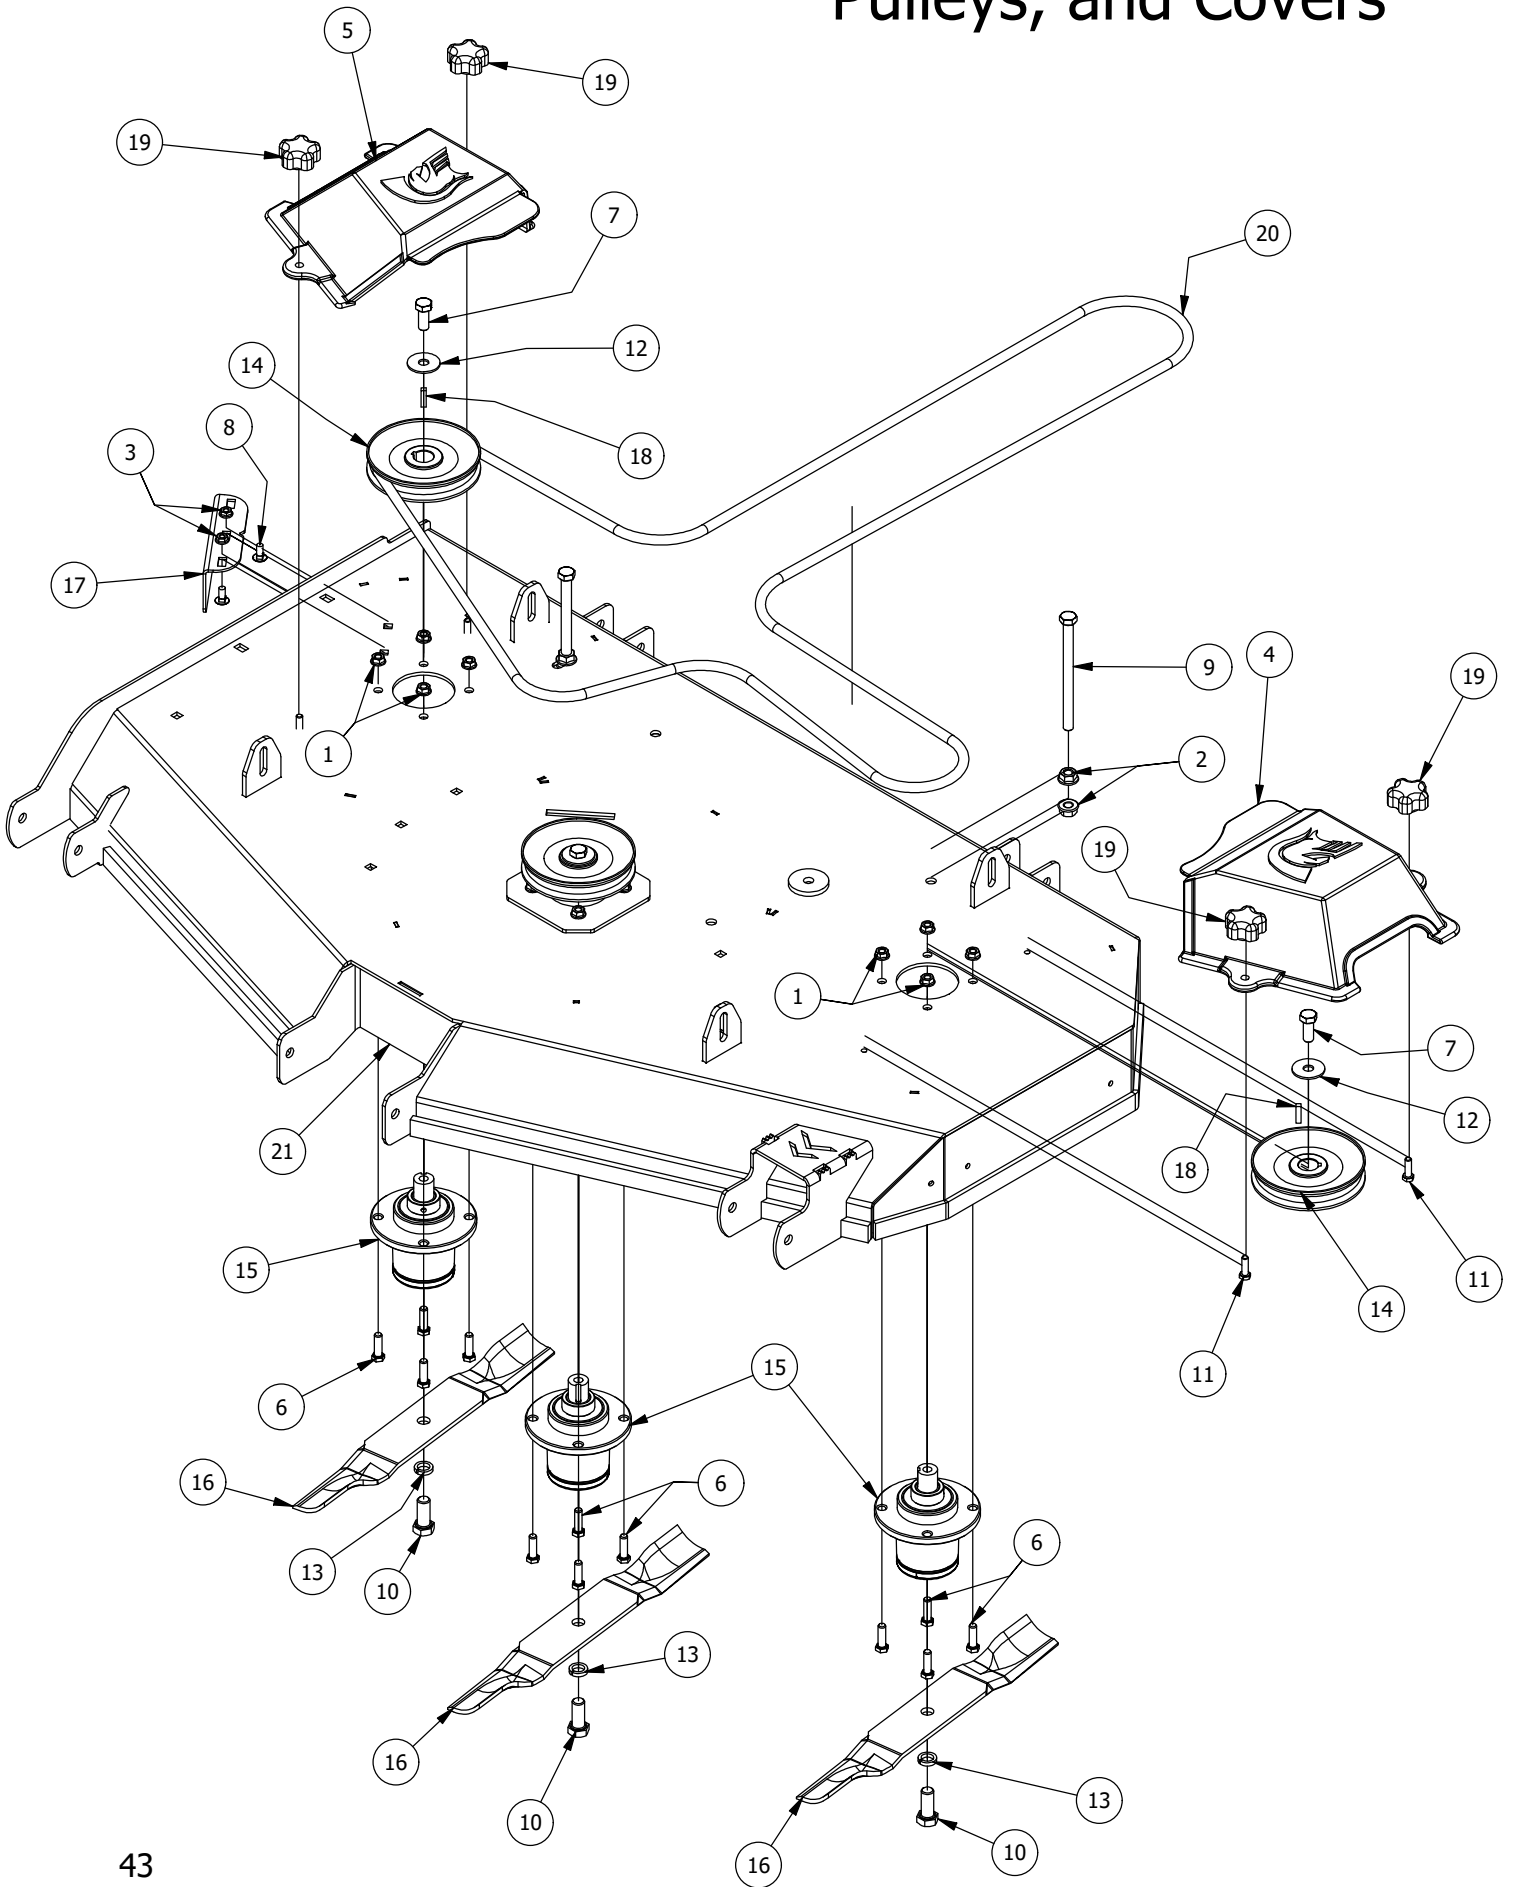

54" Spindles, Blades, Pulleys, and Covers

54" Spindles, Blades, Pulleys, and Covers			
ITEM	QTY	PART NUMBER	DESCRIPTION
1	12	413-0004-00	3/8-16 HEX FLANGE NUT W/SERR ZINC
2	4	413-0005-00	1/2-13 HEX FLANGE NUT W/SERR ZINC YELLOW
3	2	413-0022-00	5/16-18 HEX FLANGE NUT W/SERR ZINC YELLOW
4	1	414-0018-00	48" & 54" Deck Left Pulley Cover
5	1	414-0019-00	48" & 54" Deck Right Pulley Cover
6	12	418-0005-00	3/8-16 x 1-1/4 Hex Bolt GR5
7	3	418-0006-00	1/2-20 X 1-1/4 HEX C/S GR 5 ZINC
8	2	418-0008-00	5/16-18 X 3/4 CARRIAGE BOLT ZINC
9	2	418-0044-00	1/2-13 X 6-1/2 HEX C/S GR 8 ZINC YELLOW
10	3	418-0078-00	5/8-11 X 1-1/2 HEX C/S GR 8 ZC YELLOW
11	4	418-0108-00	5/16 x1 Hex C/S (GR8) ZC/Yel
12	3	419-0001-00	1/2" X 1-5/8 BELLEVILLE CUP WASHER ZINC YELLOW
13	3	419-0004-00	5/8 SPLIT LOCKWASHER ZINC
14	3	433-0004-00	Deck Pulley 54"
15	3	437-0006-00	RZ Mower Deck Spindle Assy
16	3	438-0001-00	54" Mower Deck Blade
17	1	439-0399-00	2020 RT&SRT/RZ 54 Deck Wiper Brkt
18	3	442-0001-00	1/4 X 1 SQUARE KEY STOCK
19	4	445-0005-00	5/16-18 5-LOBE (STAR) FEMALE SOFT TOUCH KNOB (1.90 DIA) BLK
20	1	461-0001-00	54" Mower Deck Belt, HB x 153.5" Effective Length
21	1	490-0064-00	2020 54" RZ Deck Assembly