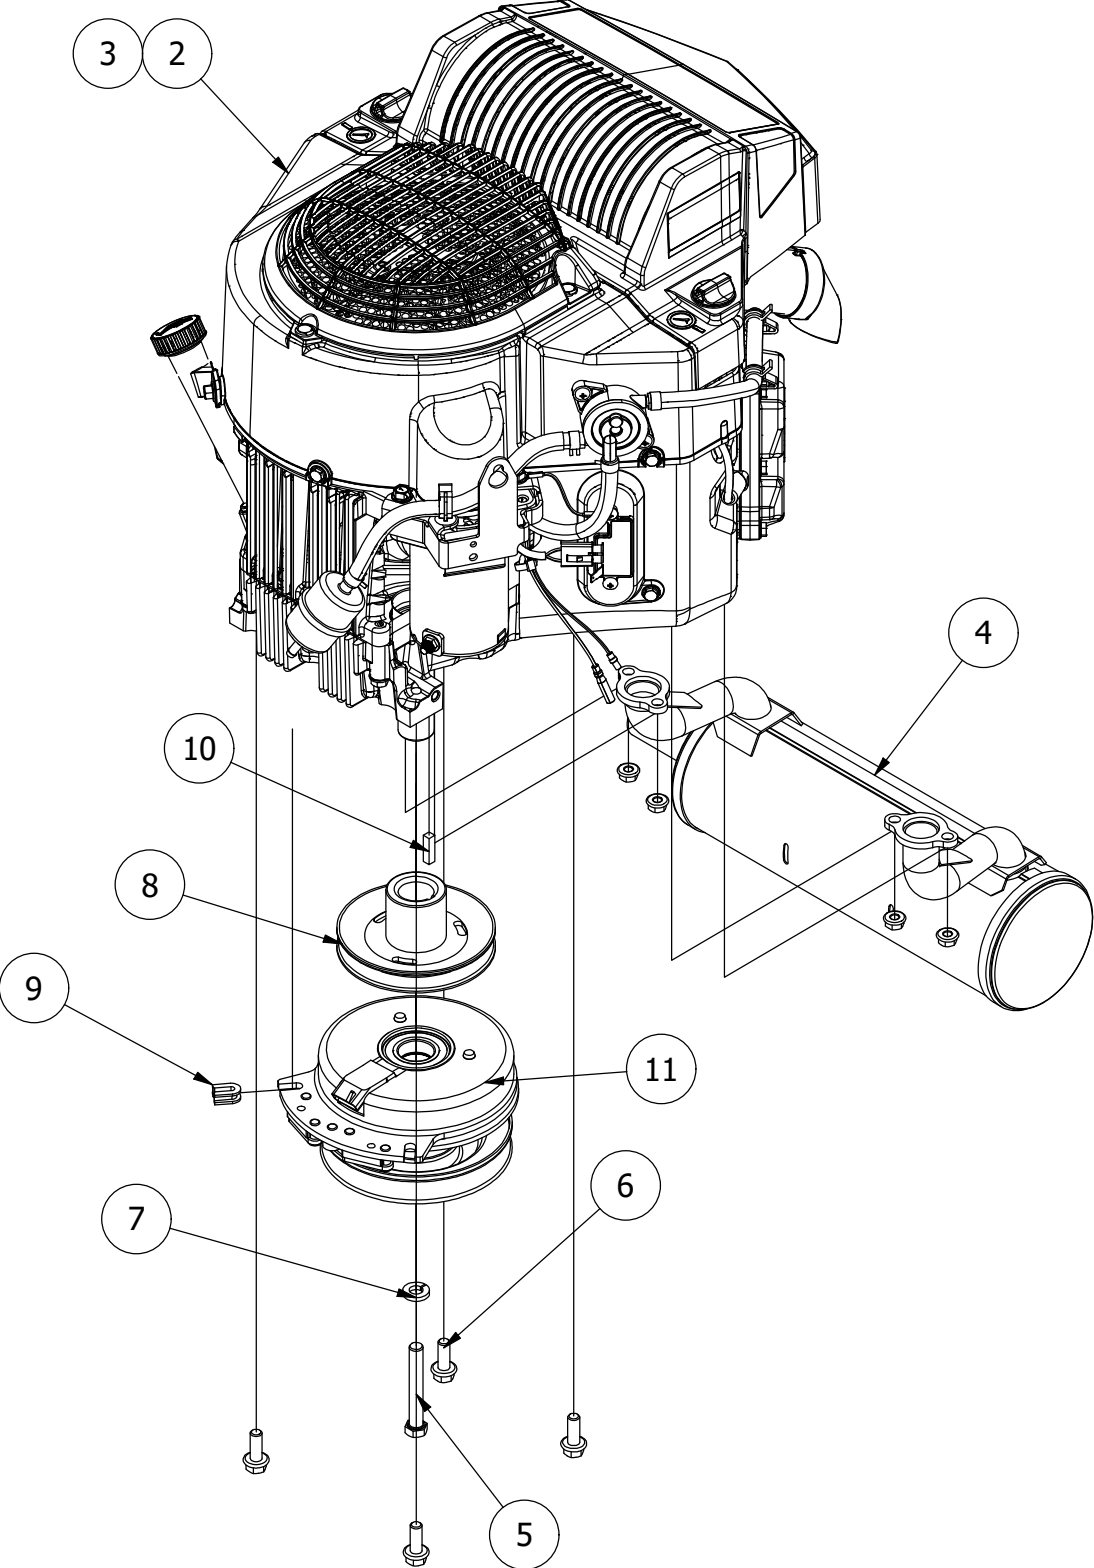

Kawasaki Engines

Kawasaki Engine Assembly			
ITEM	QTY	PART NUMBER	DESCRIPTION
1	4	413-0009-00	M8-1.25 HEX FLANGE TOPLOCK NUT ZINC
2	1	415-0003-00	Kawasaki FR730V-AS27-R Engine
3	1	415-0021-00	Kawasaki FR691V Engine
4	1	415-0074-00	2019 Exhaust System for Kawasaki FR, FS and FT
5	1	418-0022-00	7/16-20 X 3 HEX C/S GR 8 ZC YELLOW
6	4	418-0023-00	3/8-16 X 1-1/8 IND HWH W/SERR TRI LOB ZY
7	1	419-0005-00	7/16 SPLIT LOCKWASHER GR 8 ZC YELLOW
8	1	433-0001-00	Mower Hydraulic Pump Drive Pulley, A Belt
9	1	437-0025-00	Mower Rotation Stop Brkt Sleeve
10	1	442-0001-00	1/4 X 1 SQUARE KEY STOCK
11	1	470-0002-00	PTO Clutch