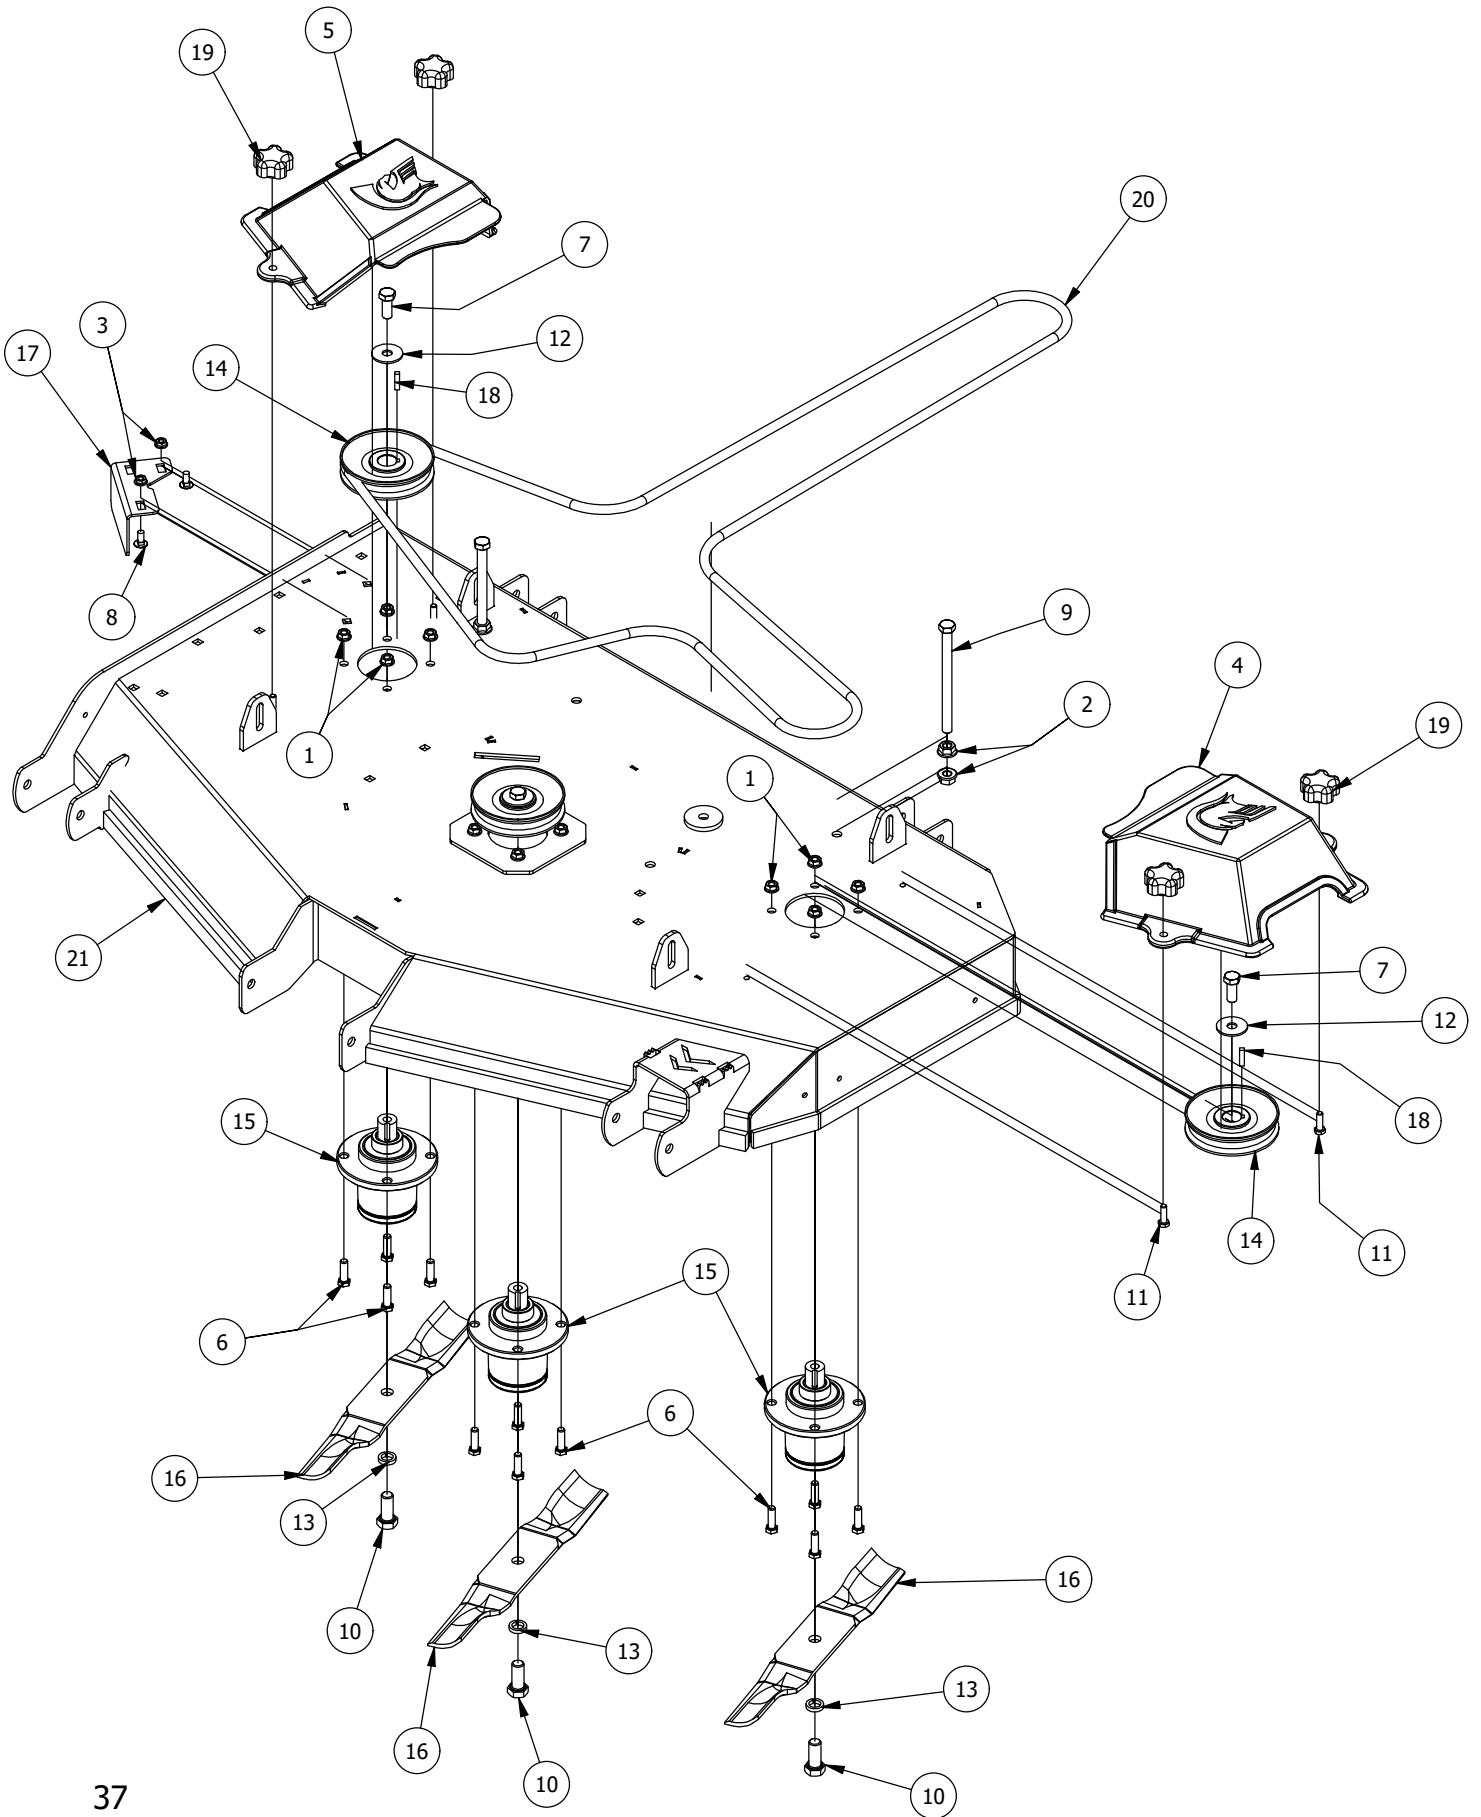

48" Deck Spindles, Pulleys, and Blades

48" Deck Spindles, Pulleys, and Blades

ITEM	QTY	PART NUMBER	DESCRIPTION
1	12	413-0004-00	3/8-16 HEX FLANGE NUT W/SERR ZINC
2	4	413-0005-00	1/2-13 HEX FLANGE NUT W/SERR ZINC YELLOW
3	2	413-0022-00	5/16-18 HEX FLANGE NUT W/SERR ZINC YELLOW
4	1	414-0018-00	48" & 54" Deck Left Pulley Cover
5	1	414-0019-00	48" & 54" Deck Right Pulley Cover
6	12	418-0005-00	3/8-16 x 1-1/4 Hex Bolt GR5
7	3	418-0006-00	1/2-20 X 1-1/4 HEX C/S GR 5 ZINC
8	2	418-0008-00	5/16-18 X 3/4 CARRIAGE BOLT ZINC
9	2	418-0044-00	1/2-13 X 6-1/2 HEX C/S GR 8 ZINC YELLOW
10	3	418-0078-00	5/8-11 X 1-1/2 HEX C/S GR 8 ZC YELLOW
11	4	418-0108-00	5/16 x1 Hex C/S (GR8) ZC/Yel
12	3	419-0001-00	1/2" X 1-5/8 BELLEVILLE CUP WASHER ZINC YELLOW
13	3	419-0004-00	5/8 SPLIT LOCKWASHER ZINC
14	3	433-0017-00	48" Deck Pulley
15	3	437-0006-00	RZ Mower Deck Spindle Assy
16	3	438-0004-00	48" Mower Deck Blade
17	1	439-0397-00	2020 RZ 48 Deck wiper Brkt
18	3	442-0001-00	1/4 X 1 SQUARE KEY STOCK
19	4	445-0005-00	5/16-18 5-LOBE (STAR) FEMALE SOFT TOUCH KNOB (1.90 DIA) BLK
20	1	461-0009-00	48" Mower Deck Belt; HB x 144" Effective Length
21	1	490-0065-00	2020 48" RZ Deck Assembly