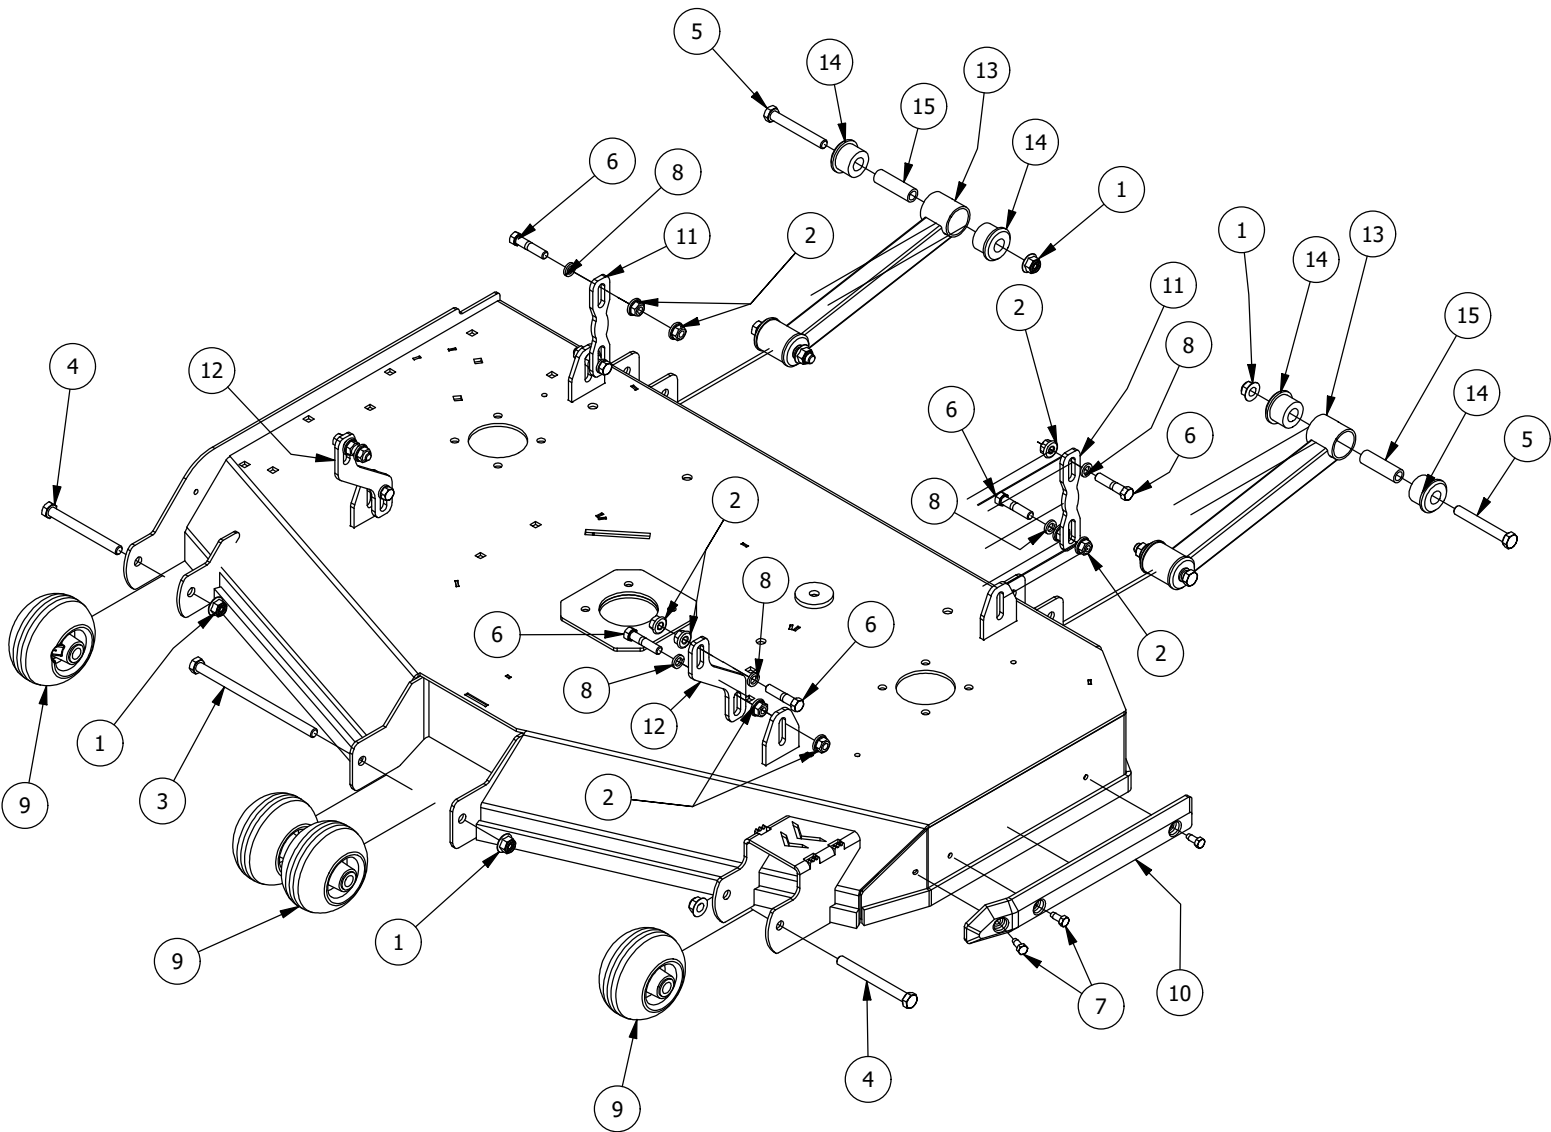

48" Deck Scalping Wheels and Stabilizer

48" Deck Scalping Wheels and Stabilizer			
ITEM	QTY	PART NUMBER	DESCRIPTION
1	7	413-0002-00	1/2-13 NYLON INSERT FLANGE NUT ZINC YELLOW
2	16	413-0011-00	7/16-14 HEX FLANGE NUT W/SERR ZINC YELLOW
3	1	418-0015-00	1/2-13 X 8-1/2 HEX C/S GR 2 ZINC YELLOW
4	2	418-0016-00	1/2-13 X 5 HEX C/S GR 2 ZINC YELLOW
5	4	418-0021-00	1/2-13 X 3-3/4 HEX C/S GR 5 ZINC
6	8	418-0046-00	7/16-14 X 2 HEX C/S GR 5 ZINC YELLOW
7	3	418-0262-00	5/16-18 X 3/4 IND HWH UNSLOT (F) TCS ZC/Y
8	8	419-0010-00	.443 ID X .750 OD X .125 THK NYLON BLACK
9	4	422-0001-00	Anti-Scalp Wheel
10	1	429-0001-00	Mower Nylon Deck Guard
11	2	435-0013-00	RZ Mower Deck Actuator Connecting Link
12	2	435-0017-00	RZ Mower 48" Front Height Arm Connecting Link
13	2	490-0047-00	RZ Mower Deck Stabilizer Assembly
14	8	732-2000-00	Large MTV A-Arm Bushing
15	4	732-2001-00	Large MTV A-Arm Bushing Sleeve