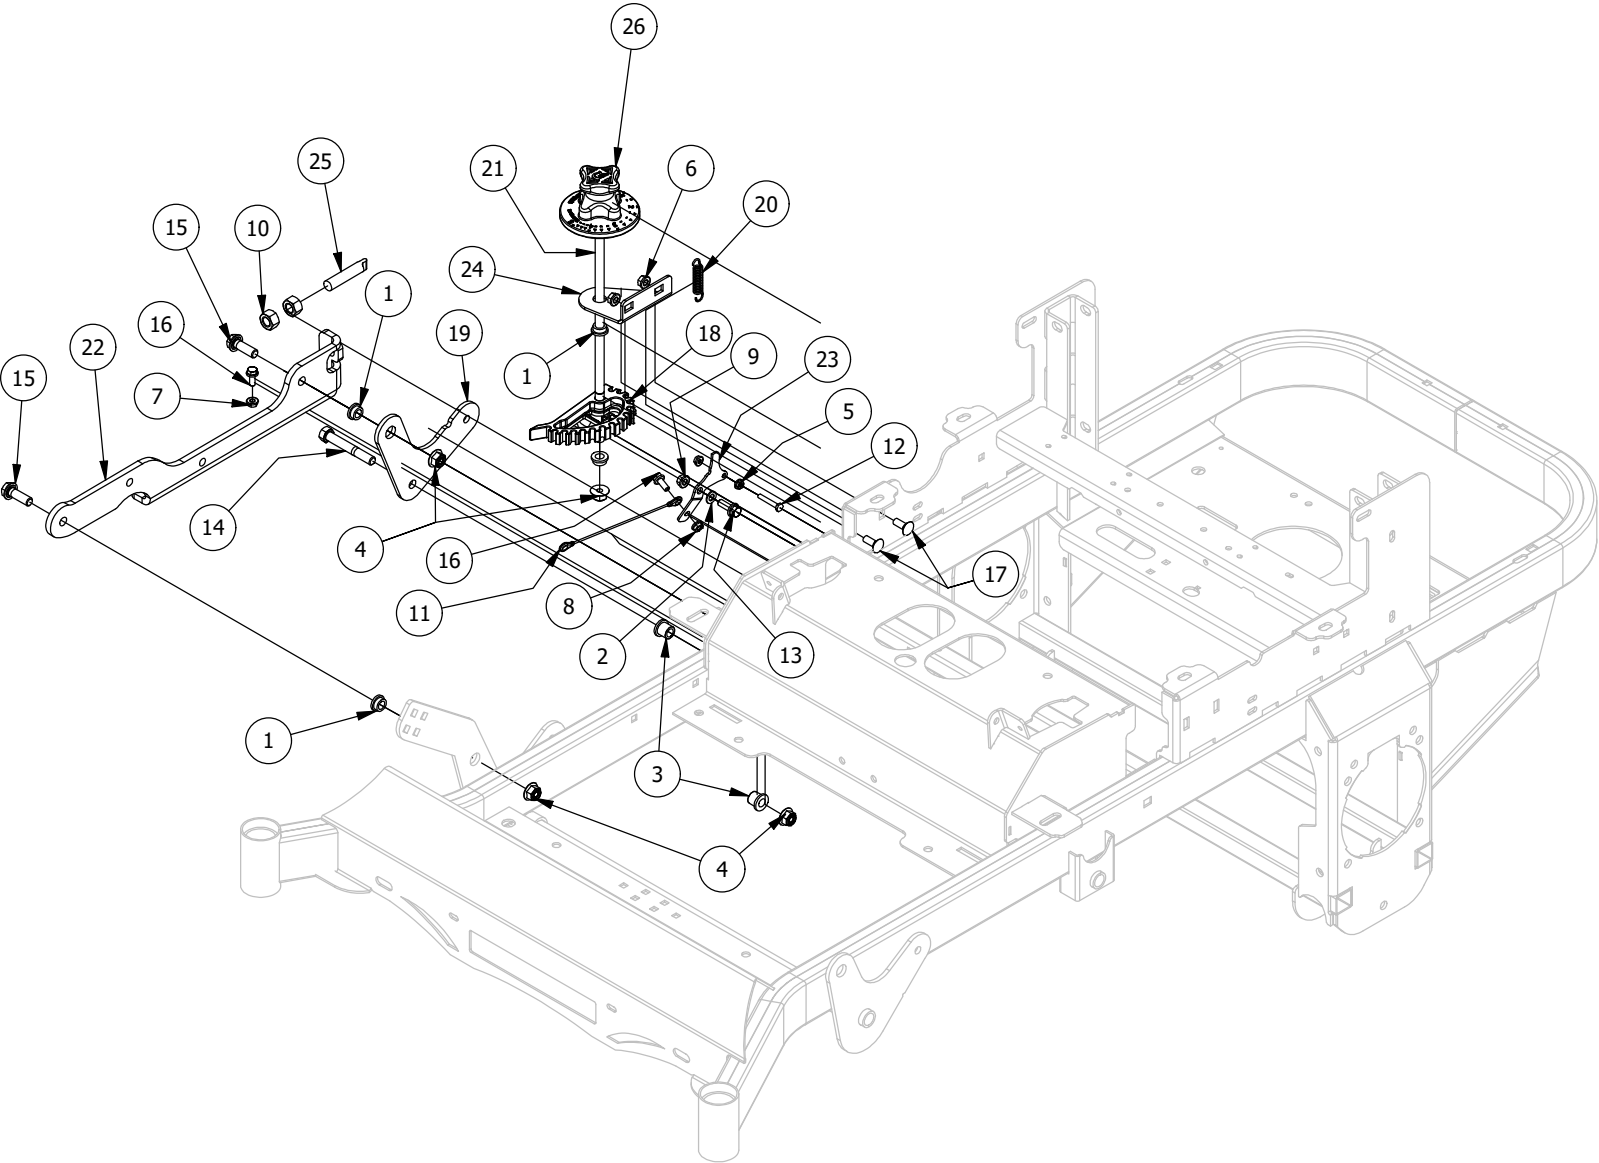

Deck Height Adjuster Assembly

Deck Height Adjuster Assembly			
ITEM	QTY	PART NUMBER	DESCRIPTION
1	4	410-0009-00	1/2" ID X 3/4" OD X 3/8" LENGTH FLANGE BUSHING
2	1	410-0011-00	3/8 X 3/4 Bronze Washer
3	2	410-0068-00	.502 ID X .753 OD X .75 OAL X1 FL OD X .125 FL BUSHING
4	4	413-0002-00	1/2-13 NYLON INSERT FLANGE LOCKNUT ZC YELLOW
5	2	413-0012-00	1/4-20 HEX FLANGE NUT W/SERRATIONS ZC YELLOW
6	2	413-0020-00	3/8-16 HEX FLANGE NUT W/SERR ZINC YELLOW
7	1	413-0022-00	5/16-18 HEX FLANGE NUT W/SERR ZINC YELLOW
8	1	413-0027-00	5/16-18 NYLON INSERT FLANGE LOCKNUT ZC YELLOW
9	1	413-0029-00	3/8-16 NYLON INSERT FLANGE L/NUT ZC YELLOW
10	2	413-0048-00	5/8-11 HEX NUT ZINC YELLOW
11	1	414-0037-00	Height Indicator Cable
12	1	418-0029-00	1/4-20 X 1-1/4 HEX C/S GR 2 ZINC
13	1	418-0040-00	3/8-16 X 1 HEX FLANGE BOLT GR 8 ZC YELLOW
14	1	418-0042-00	1/2-13 X 3-1/2 HEX C/S GR 5 ZINC YELLOW
15	2	418-0047-00	1/2-13 X 1-1/2 HEX FLANGE BOLT GR 8 ZINC YELLOW
16	2	418-0048-00	5/16-18 X 3/4 HEX FLANGE BOLT GR 8 ZC YELLOW
17	2	418-0053-00	3/8-16 X 1 CARRIAGE BOLT ZINC YELLOW
18	1	425-0032-00	2022 Deck Height Cam Casting
19	1	431-0009-00	2020 RZ Right Rear Deck Height Control Arm
20	1	434-0003-00	Brake Pedal Release Spring
21	1	437-0003-00	Mower Deck Height Selector Shaft
22	1	439-0698-00	2021 Deck Height Arm Right Link
23	1	439-0711-00	2021 Deck Height Control Shaft Spring Bracket
24	1	439-0712-00	2021 Mower Deck Height Indicator Rod Bracket
25	1	444-0001-00	Mower HEIGHT SELECTOR CAM PIN
26	1	445-0007-00	2021 RZHD,RT,and SRT Deck Height Selector Knob