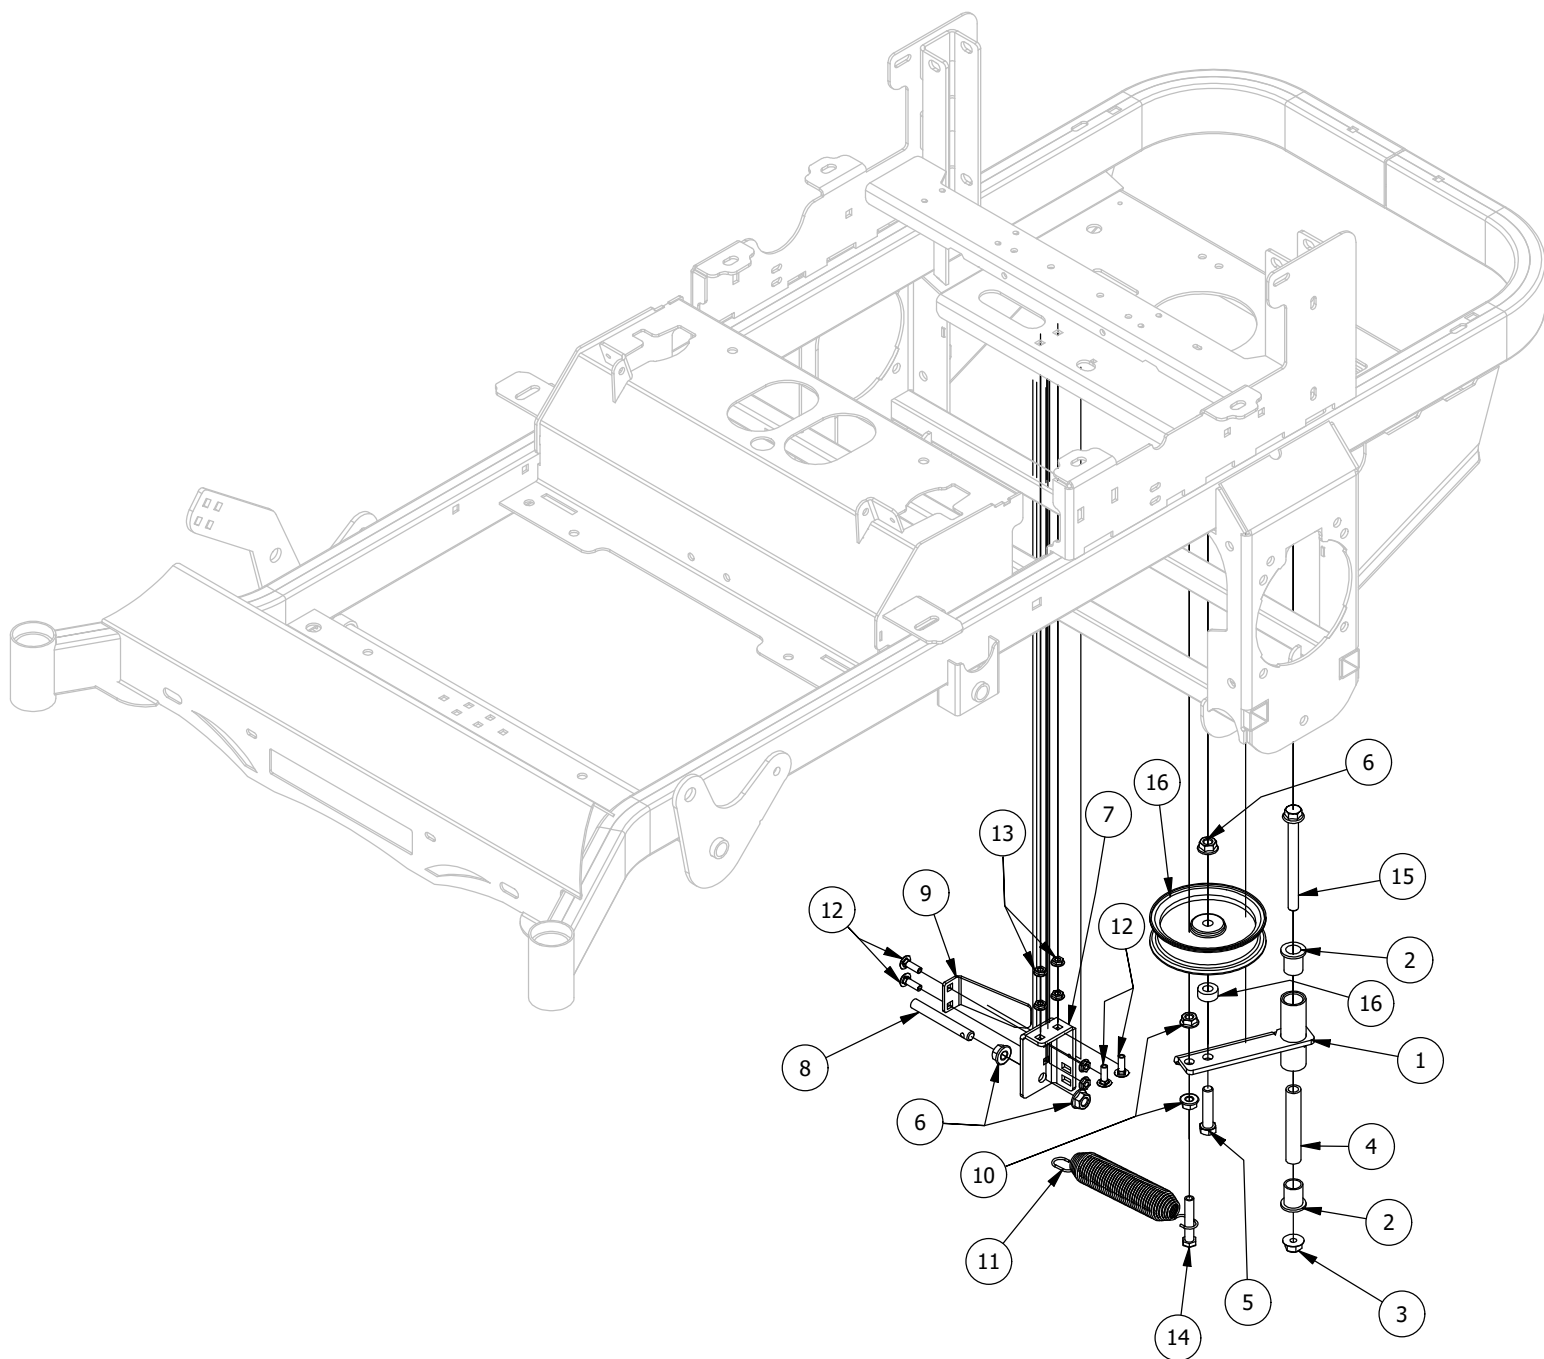

Pump Idler Assembly

Pump Idler Assembly			
ITEM	QTY	PART NUMBER	DESCRIPTION
1	1	490-0018-00	Mower Pump Idler Assembly
2	2	410-0007-00	3/4" ID X 15/16" OD X 1-1/8" LENGTH FLANGE BUSHING
3	1	413-0002-00	1/2-13 NYLON INSERT FLANGE LOCKNUT ZC YELLOW
4	1	425-0006-00	Mower Inner Idler Spacer
5	1	418-0012-00	1/2-13 X 2-1/4 HEX C/S GR 5 ZINC
6	3	413-0010-00	1/2-13 HEX FLANGE NUT W/SERR ZINC
7	1	439-0244-00	Deck Idler Puller Tensioning Bracket
8	1	430-0001-00	Mower Pump Spring Tensioner
9	1	439-0132-00	RT/SRT Clutch Anti-rotation Brkt
10	2	413-0001-00	7/16-14 HEX FLANGE NUT W/SERR ZINC
11	1	434-0007-00	2019 Mower Deck Spring
12	4	418-0010-00	5/16-18 X 1 CARRIAGE BOLT ZC/YEL
13	6	413-0006-00	5/16-18 HEX FLANGE NUT W/SERR ZINC
14	1	418-0013-00	7/16-14 X 2-1/2 HEX C/S GR 5 ZINC
15	1	418-0009-00	1/2-13 X 5-1/2 HEX FLANGE BOLT GR 8 ZY
16	1	433-0013-00	5-3/4" Idler Pulley, 7/16" Spacer Assembly