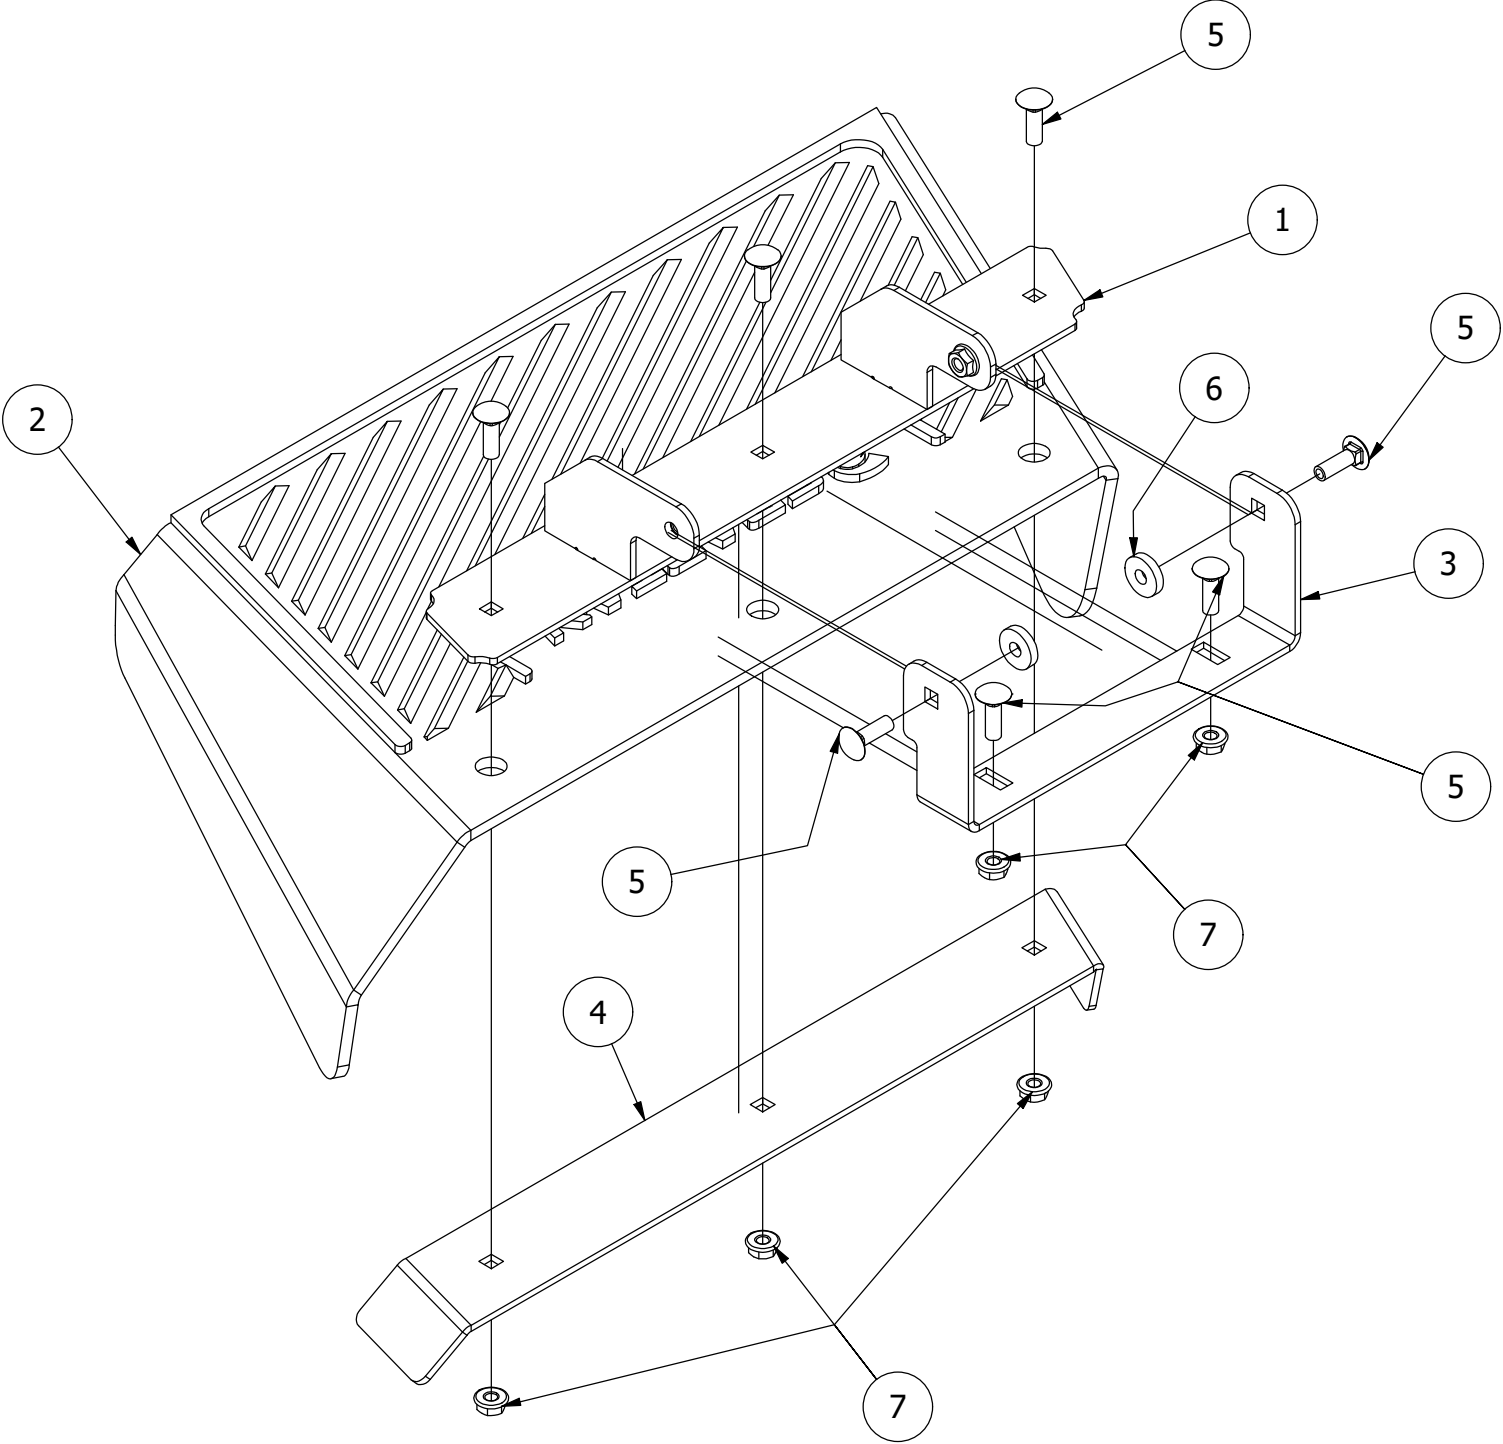

Deck Chute Assembly

Deck Chute Assembly			
ITEM	QTY	PART NUMBER	DESCRIPTION
1	1	490-0070-02	2020 RZ Mower Deck Chute Hinge Assembly
2	1	481-0010-00	RZ Mower Rubber Discharge Chute
3	1	439-0111-00	Mower Chute Mounting Bracket
4	1	439-0431-00	2020 RZ Mower Deck Chute Hinge Backer Bracket
5	7	418-0060-00	5/16-18 X 1 CARRIAGE BOLT ZINC YELLOW
6	2	419-0006-00	.312 ID X .875 OD X .1875 THK F/W NYLON BLK
7	7	413-0027-00	5/16-18 NYLON INSERT FLANGE LOCKNUT ZC YELLOW