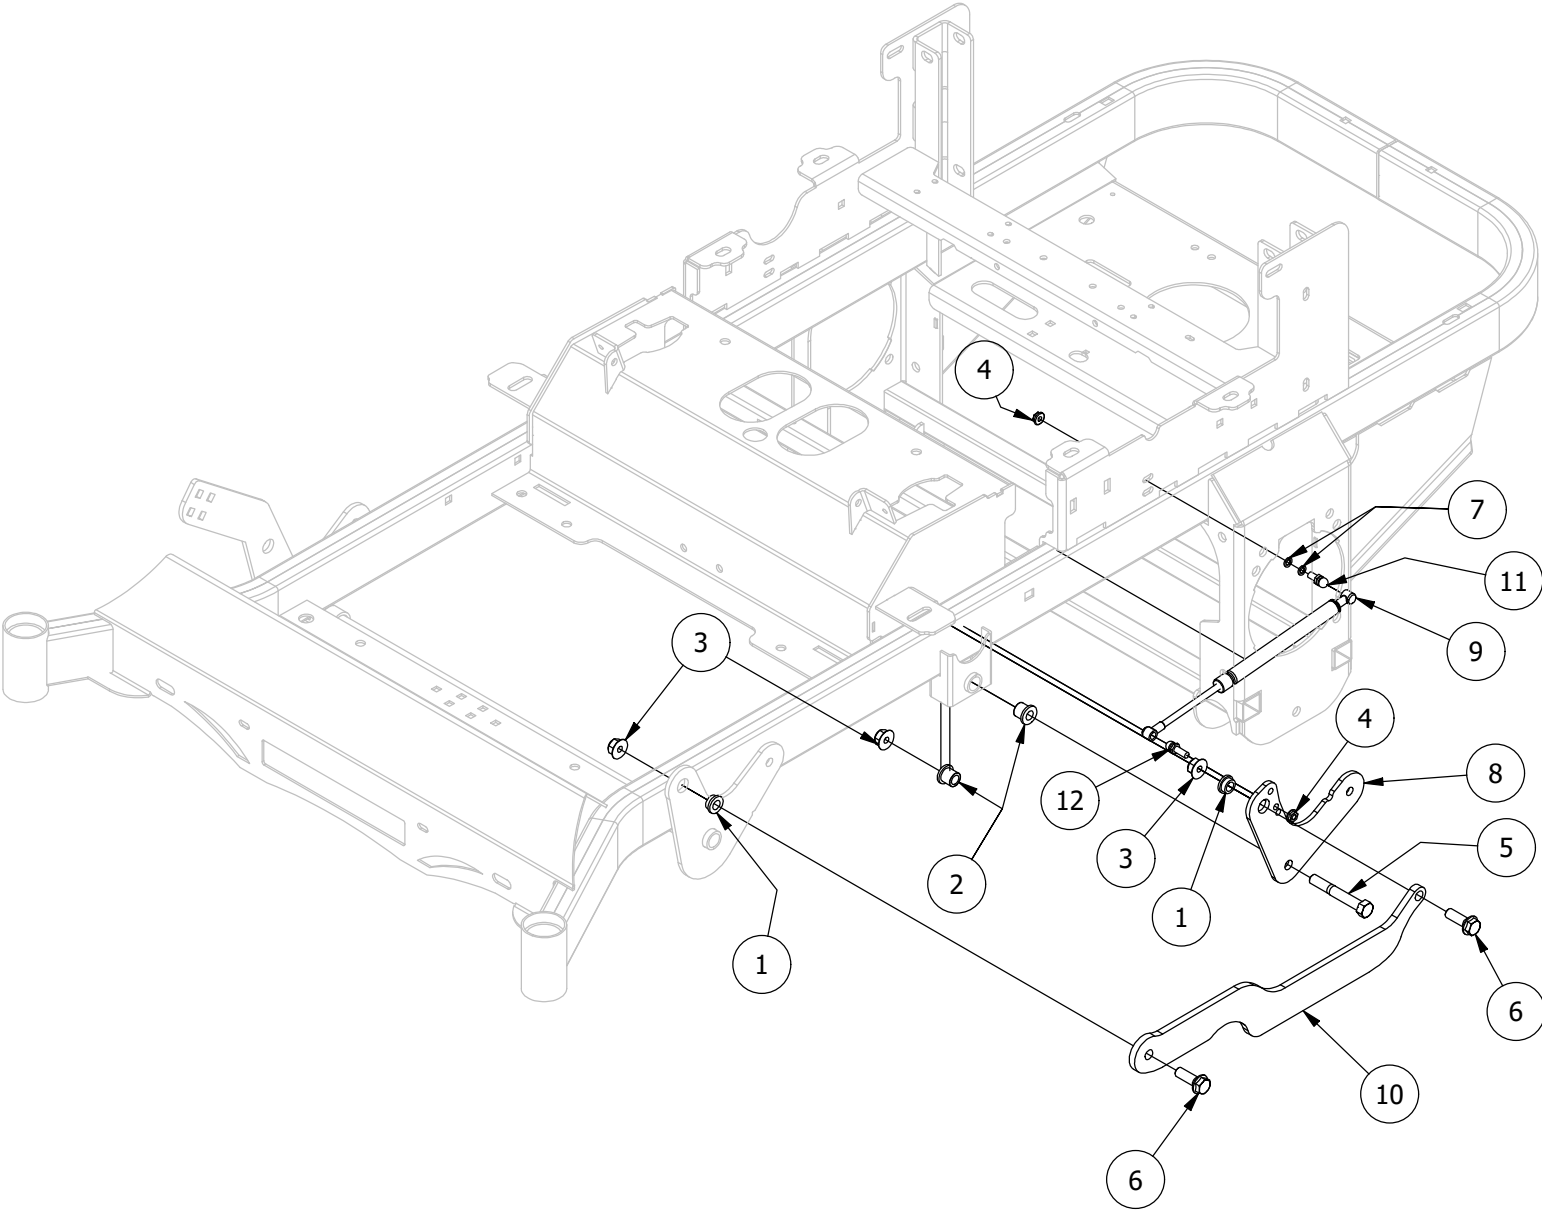

Deck Assist Spring Assembly

Deck Assist Spring Assembly			
ITEM	QTY	PART NUMBER	DESCRIPTION
1	2	410-0009-00	1/2" ID X 3/4" OD X 3/8" LENGTH FLANGE BUSHING
2	2	410-0068-00	.502 ID X .753 OD X .75 OAL X1 FL OD X .125 FL BUSHING
3	3	413-0002-00	1/2-13 NYLON INSERT FLANGE LOCKNUT ZC YELLOW
4	2	413-0006-00	5/16-18 HEX FLANGE NUT W/SERR ZINC
5	1	418-0042-00	1/2-13 X 3-1/2 HEX C/S GR 5 ZINC YELLOW
6	2	418-0047-00	1/2-13 X 1-1/2 HEX FLANGE BOLT GR 8 ZINC YELLOW
7	2	419-0009-00	5/16 SPLIT LOCKWASHER ZINC
8	1	431-0008-00	2020 RZ Left Rear Deck Height Control Arm
9	1	434-0008-00	RZ Deck Assist Gas Spring
10	1	435-0009-00	Mower Deck Height Left Link Arm
11	1	487-0005-00	Control Arm Damper Ball Stud
12	1	487-0008-00	Control Arm Damper Ball Stud 3/4" Thread