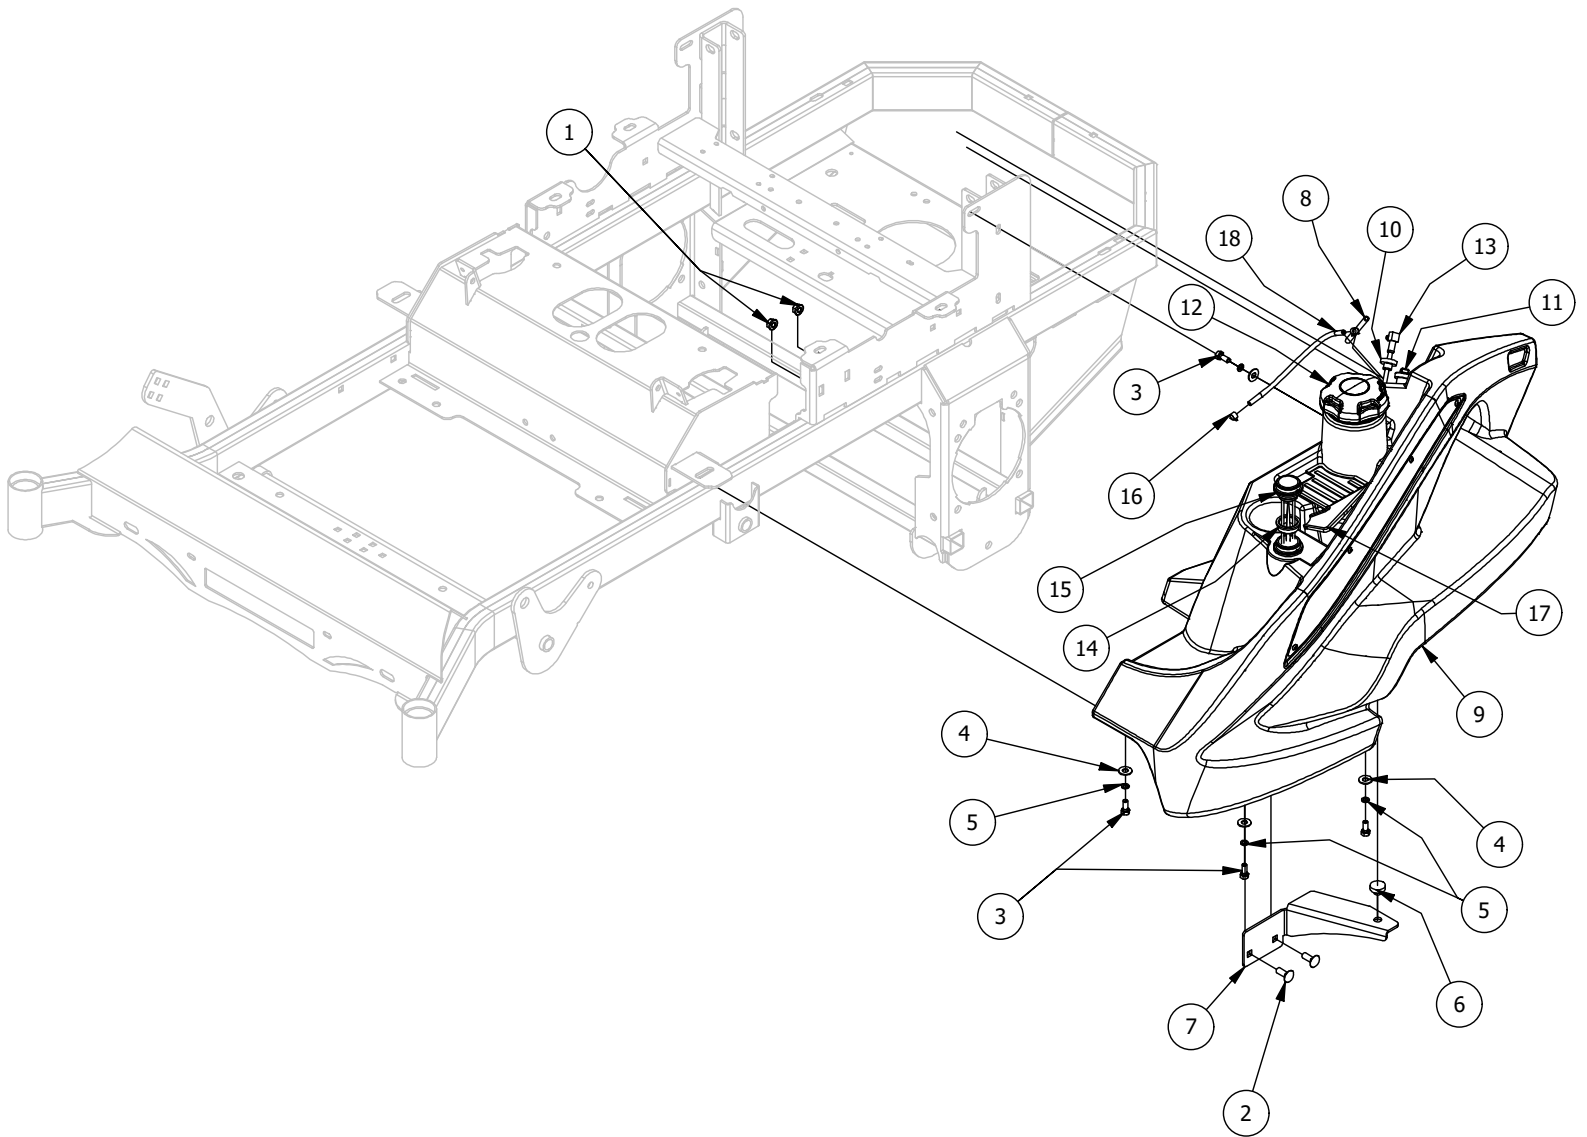

Gas Tank Assembly

Parts List			
ITEM	QTY	PART NUMBER	DESCRIPTION
1	2	413-0020-00	3/8-16 HEX FLANGE NUT W/SERR ZINC YELLOW
2	2	418-0045-00	3/8-16 X 1 Carriage Bolt Zinc Yellow
3	4	418-0054-00	5/16-18 X 3/4 HEX C/S ZINC
4	4	419-0007-00	5/16 Flat Washer
5	4	419-0009-00	5/16 SPLIT LOCKWASHER ZINC
6	1	429-0002-00	Push-In Rubber Bumper, Mower Floor
7	1	439-0448-00	RT/SRT Gas Tank Support
8	1	451-0002-00	Mower Fuel Tank Black 3/16" Vent Tube
9	1	467-0001-00	Mower Gasoline Fuel Tank Assembly
10	1	467-0005-00	Fuel Pickup Tube Grommet
11	1	467-0006-00	Remote Tank Vent Valve w / Grommet
12	1	467-0008-00	Tank Fill Neck Non-Venting Cap
13	1	467-0012-00	Spartan 25.14" Fuel Pickup Tube W/ Filter Screen
14	1	467-0013-00	Fuel Level Gauge Grommet
15	1	467-0035-00	RT/SRT Rochester Fuel Gauge(8688-00003)
16	2	472-0004-00	1/2" (#8) Hose Clamp
17	1	481-0004-00	Rubber Tank Storage Compartment Insert
18	1	751-1014-00	1/4 Fuel Line - Low Perm