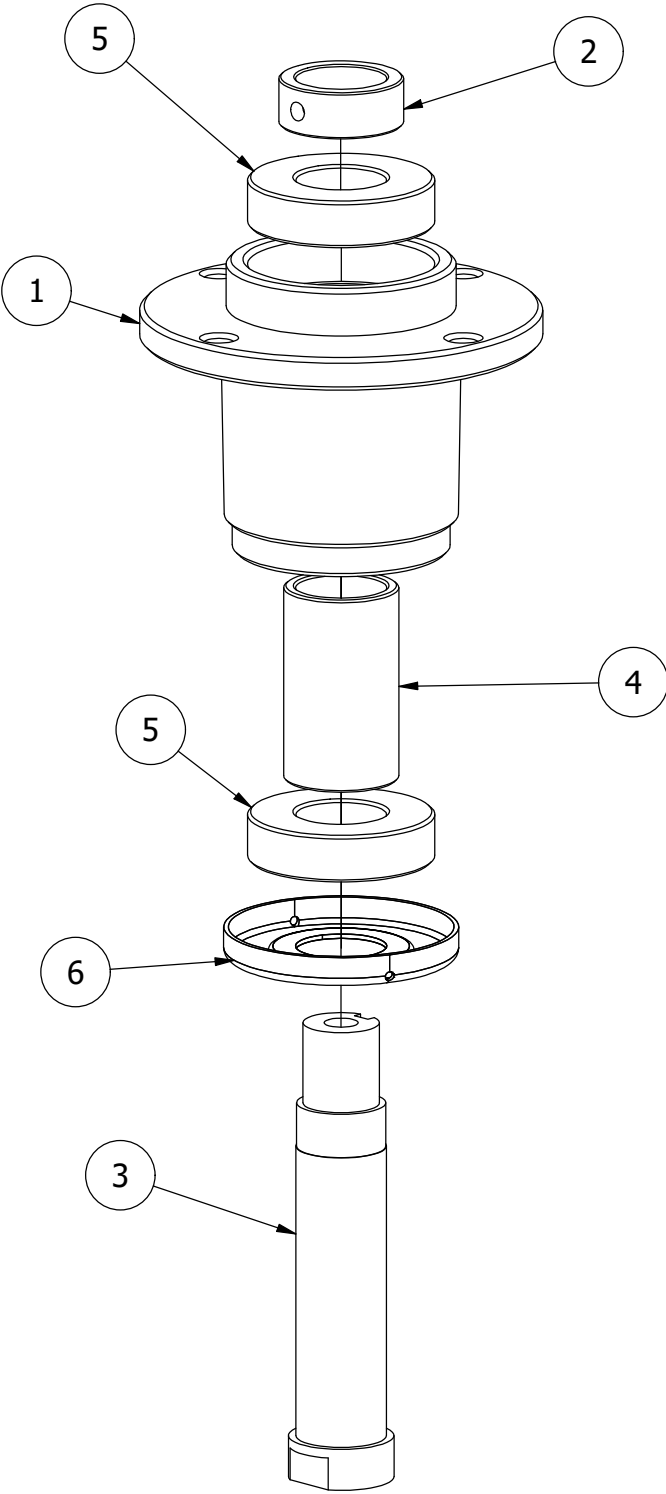

Deck Spindle Assembly

Spindle Assembly			
ITEM	QTY	PART NUMBER	DESCRIPTION
1	1	437-0020-00	RZ Mower Spindle Housing
2	1	437-0021-00	RZ Mower Deck Spindle Set Colar
3	1	437-0023-00	RZ Mower Deck Spindle Shaft
4	1	437-0022-00	RZ Deck Spindle Spacer
5	2	410-0003-00	Spindle Bearing
6	1	437-0014-00	Mower Deck Spindle Dust Cup