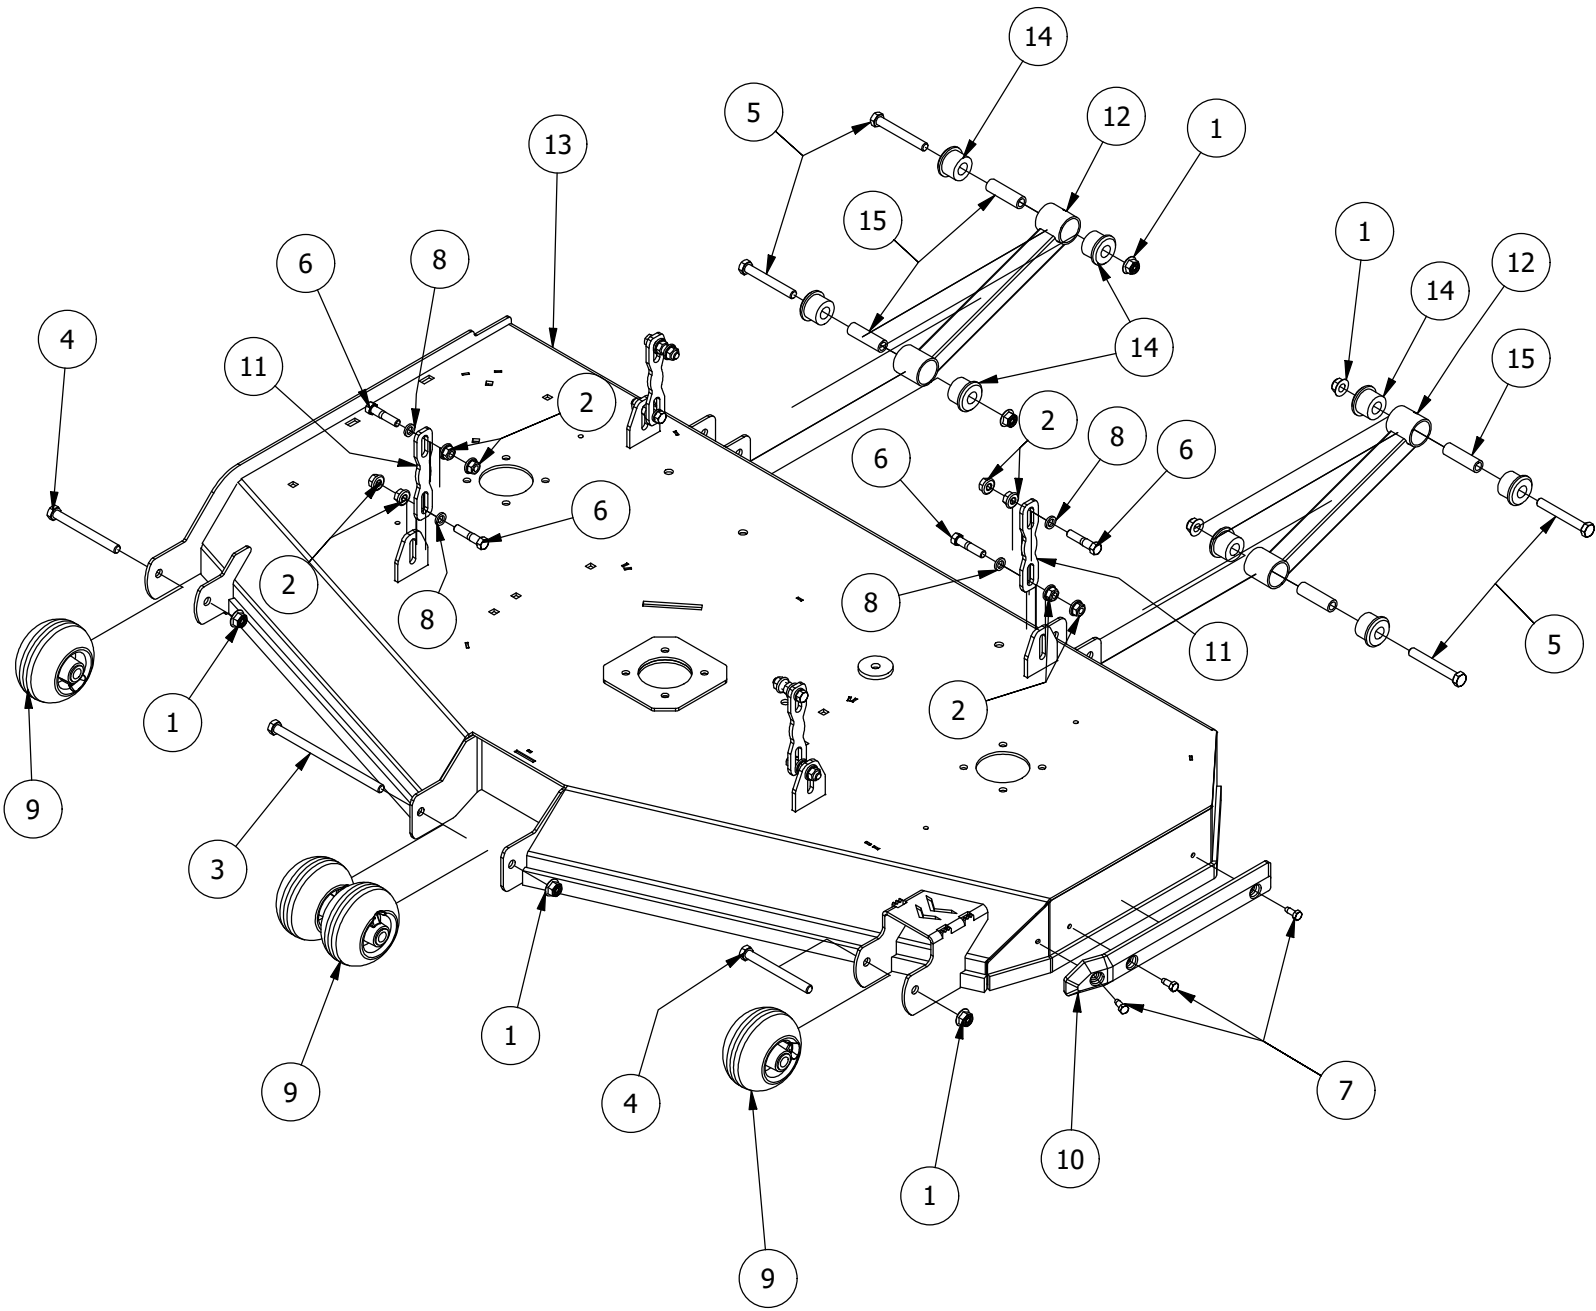

61" Deck Scalping Wheels and Stabilizer

61" Deck Scalping Wheels and Stabilizer			
ITEM	QTY	PART NUMBER	DESCRIPTION
1	7	413-0002-00	1/2-13 NYLON INSERT FLANGE NUT ZINC YELLOW
2	16	413-0011-00	7/16-14 HEX FLANGE NUT W/SERR ZINC YELLOW
3	1	418-0015-00	1/2-13 X 8-1/2 HEX C/S GR 2 ZINC YELLOW
4	2	418-0016-00	1/2-13 X 5 HEX C/S GR 2 ZINC YELLOW
5	4	418-0021-00	1/2-13 X 3-3/4 HEX C/S GR 5 ZINC
6	8	418-0046-00	7/16-14 X 2 HEX C/S GR 5 ZINC YELLOW
7	3	418-0262-00	5/16-18 X 3/4 IND HWH UNSLOT (F) TCS ZC/Y
8	8	419-0010-00	.443 ID X .750 OD X .125 THK NYLON BLACK
9	4	422-0001-00	Anti-Scalp Wheel
10	1	429-0001-00	Mower Nylon Deck Guard
11	4	435-0013-00	RZ Mower Deck Actuator Connecting Link
12	2	490-0047-00	2019 all RZ Deck Stabilizer assembly
13	1	490-0062-00	2020 61" RZ Deck Assembly
14	8	732-2000-00	Large MTV A-Arm Bushing
15	4	732-2001-00	Large MTV A-Arm Bushing Sleeve