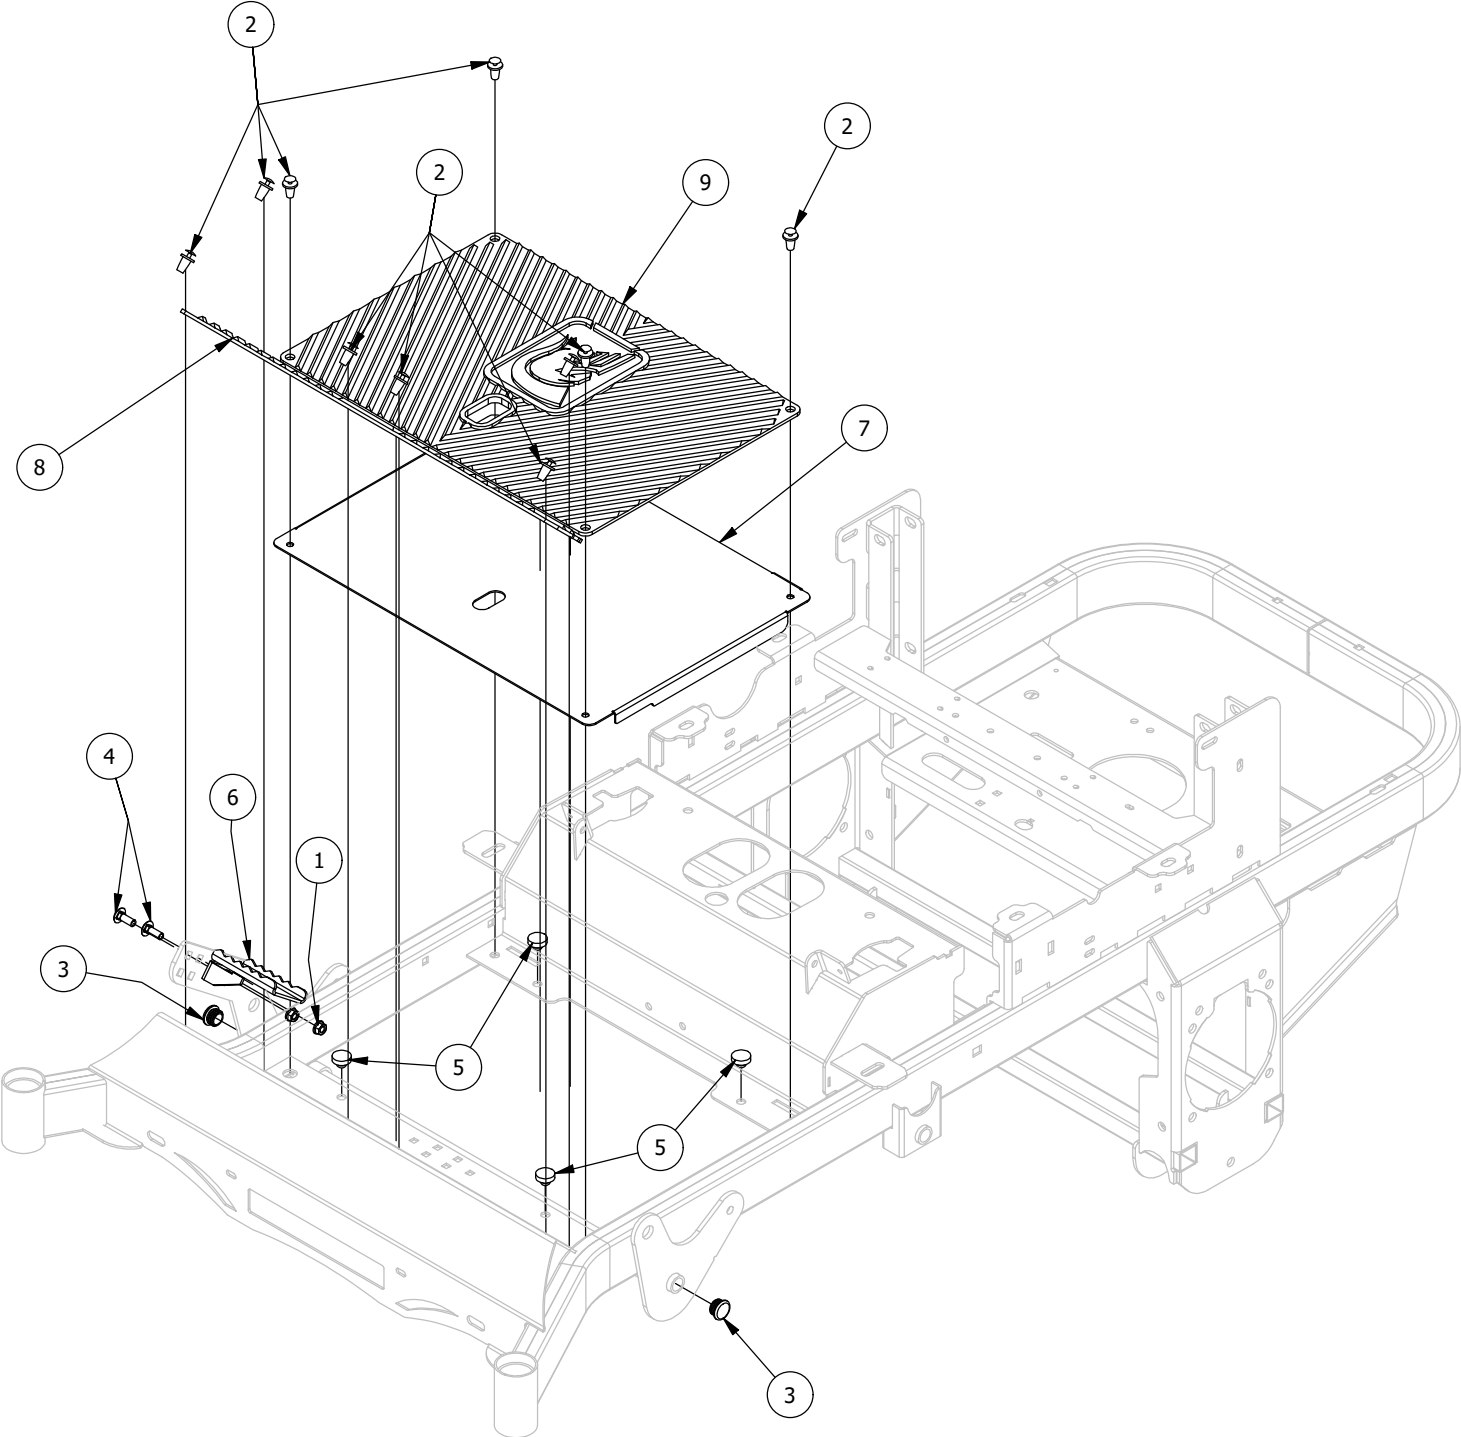

Floorboard and Deck Height Pedal Assembly

Floorboard and Deck Height Pedal Assembly			
ITEM	QTY	PART NUMBER	DESCRIPTION
1	2	413-0020-00	3/8-16 HEX FLANGE NUT W/SERR ZINC YELLOW
2	10	414-0002-00	8MM PUSH TYPE RETAINER NYLON BLACK
3	2	414-0016-00	1" Round Tube Plug
4	2	418-0045-00	3/8-16 X 1 Carriage Bolt Zinc Yellow
5	4	429-0002-00	Push-In Rubber Bumper, Mower Floor
6	1	439-0059-00	Mower Deck Height Foot Pedal
7	1	439-0114-00	Mower Floorboard
8	1	481-0005-00	2017 Mower Rubber Foot Rest Mat
9	1	481-0006-00	2017 Mower Logo Floor Mat