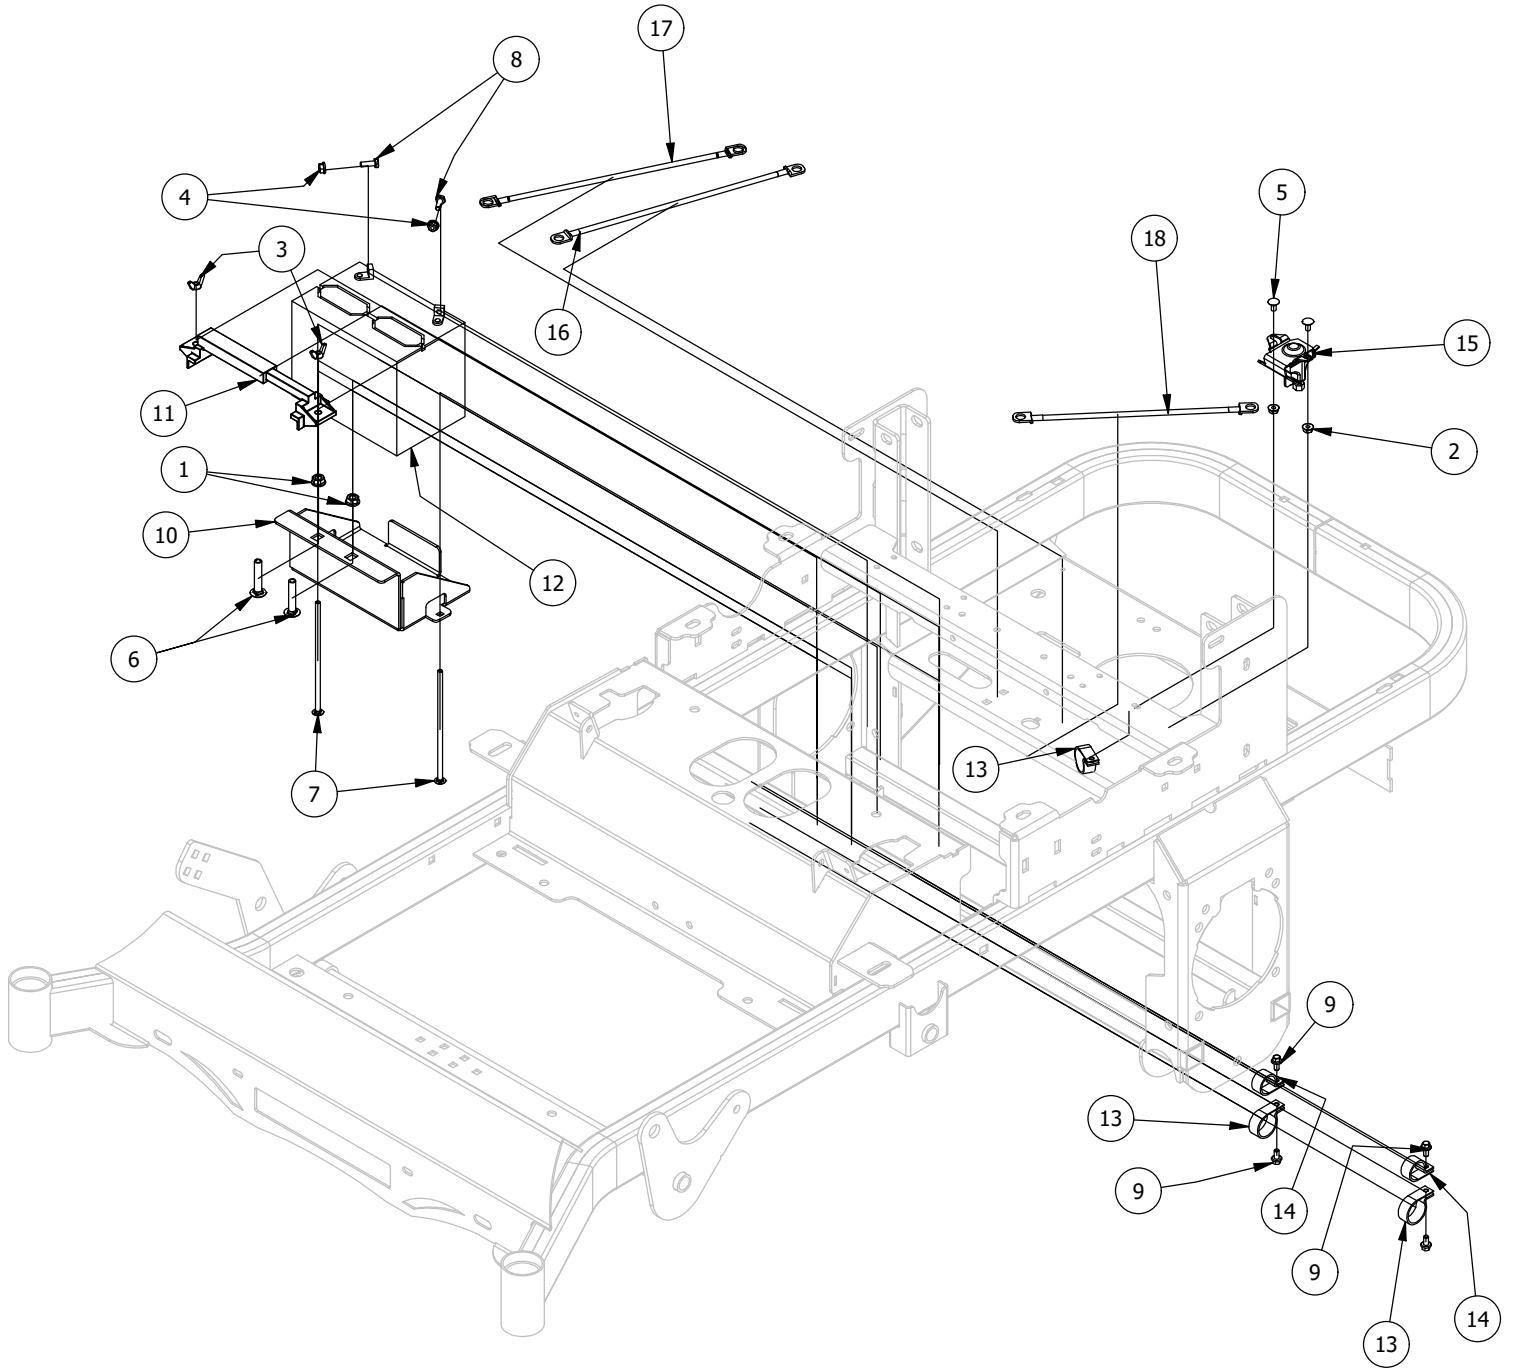

Battery Assembly

Battery Assembly			
ITEM	QTY	PART NUMBER	DESCRIPTION
1	2	413-0020-00	3/8-16 HEX FLANGE NUT W/SERR ZINC YELLOW
2	2	413-0023-00	1/4-20 HEX FLANGE NUT W/SERR ZINC
3	2	413-0025-00	1/4-20 WING NUT ZINC
4	2	413-0026-00	1/4-20 NYLON INSERT FLANGE L/NUT ZINC
5	2	418-0031-00	1/4-20 X 1/2 CARRIAGE BOLT ZC YELLOW
6	2	418-0033-00	3/8-16 X 2 CARRIAGE BOLT ZINC
7	2	418-0034-00	1/4-20 X 7 CARRIAGE BOLT ZINC
8	2	418-0035-00	1/4-20 X 3/4 HEX C/S GR 2 ZINC
9	4	418-0059-00	1/4-20 X 1/2 IND. HWH SLOT F TCS ZINC
10	1	439-0008-00	Mower Battery Box
11	1	443-0001-00	Battery Hold Down
12	1	468-1004-00	12-V Mower Starter Battery
13	3	472-0001-00	1-1/4" CUSHIONED LOOP CLAMP BLACK
14	2	472-0002-00	1/2" CUSHIONED LOOP CLAMP
15	1	486-0006-00	Heavy Duty Start Solenoid
16	1	486-0016-00	Mower Positive Battery Cable 25" long
17	1	486-0017-00	Mower Negative Battery Cable 28" long
18	1	486-0018-00	Mower Start Wire, 12