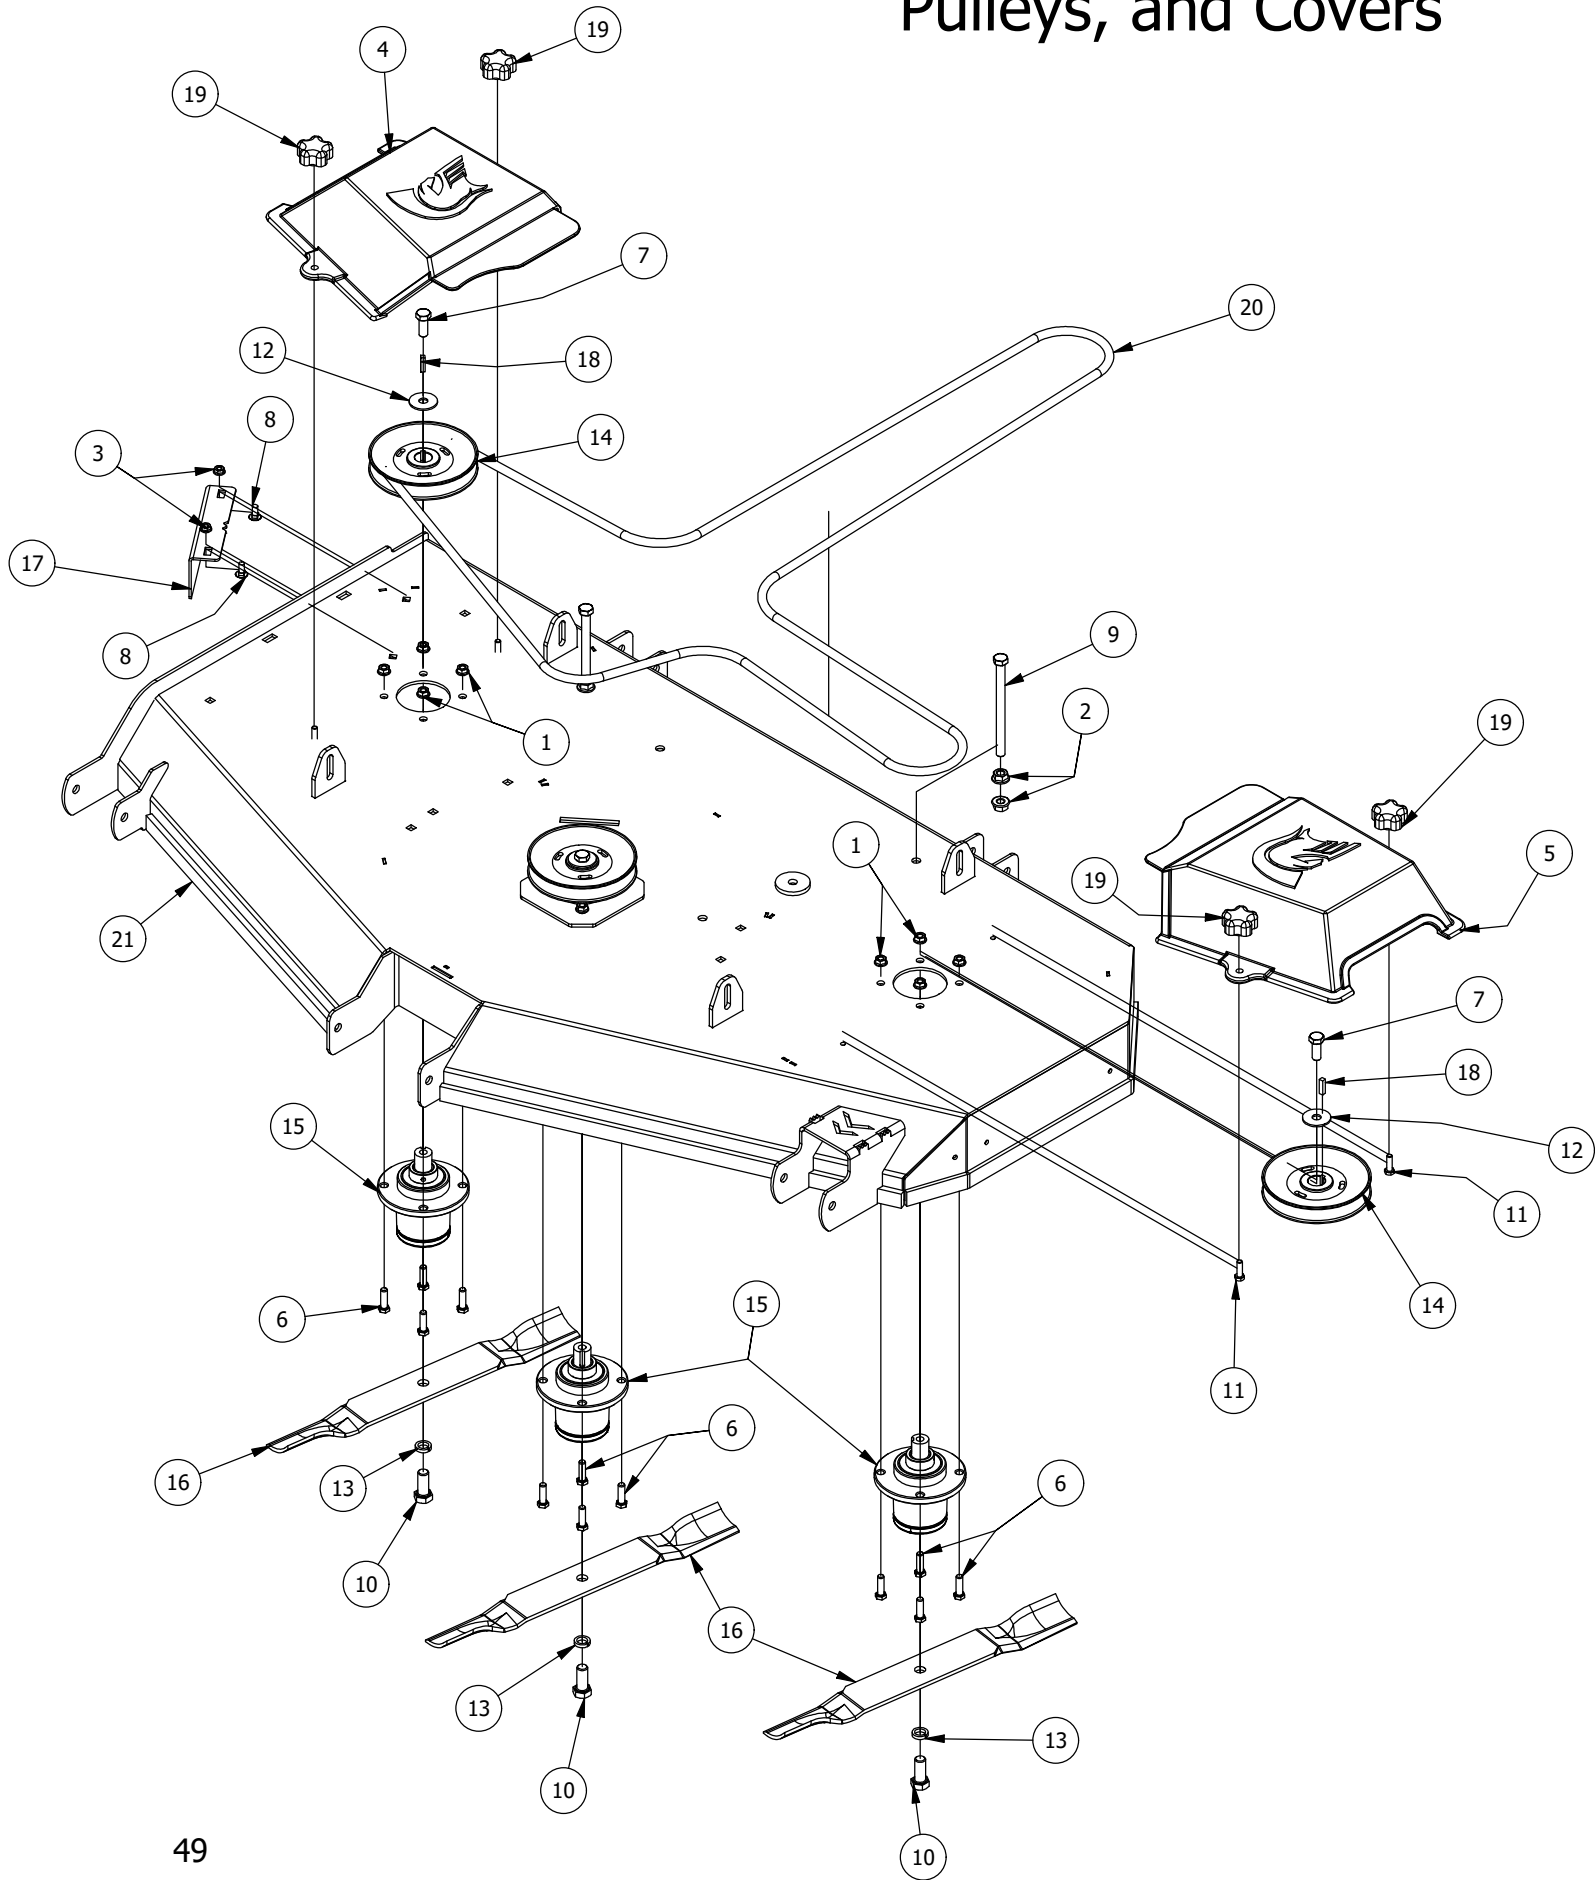

61" Spindles, Blades, Pulleys, and Covers

61" Spindles, Blades, Pulleys, and Covers			
ITEM	QTY	PART NUMBER	DESCRIPTION
1	12	413-0004-00	3/8-16 HEX FLANGE NUT W/SERR ZINC
2	4	413-0005-00	1/2-13 HEX FLANGE NUT W/SERR ZINC YELLOW
3	2	413-0022-00	5/16-18 HEX FLANGE NUT W/SERR ZINC YELLOW
4	1	414-0020-00	Right Pulley Cover 61" RZ/RT/SRT, 72" RT/SRT
5	1	414-0021-00	Left Pulley Cover 61" RZ/RT/SRT, 72" RT/SRT
6	12	418-0005-00	3/8-16 x 1-1/4 Hex Bolt GR5
7	3	418-0006-00	1/2-20 X 1-1/4 HEX C/S GR 5 ZINC
8	2	418-0008-00	5/16-18 X 3/4 CARRIAGE BOLT ZINC
9	2	418-0044-00	1/2-13 X 6-1/2 HEX C/S GR 8 ZINC YELLOW
10	3	418-0078-00	5/8-11 X 1-1/2 HEX C/S GR 8 ZC YELLOW
11	4	418-0108-00	5/16 x1 Hex C/S (GR8) ZC/Yel
12	3	419-0001-00	1/2" X 1-5/8 BELLEVILLE CUP WASHER ZINC YELLOW
13	3	419-0004-00	5/8 SPLIT LOCKWASHER ZINC
14	3	433-0003-00	Deck Pulley 61"
15	3	437-0006-00	RZ Mower Deck Spindle Assy
16	3	438-0002-00	61" Mower Deck Blade
17	1	439-0398-00	2020 RT&SRT/RZ 61 Deck wiper Brkt
18	3	442-0001-00	1/4 X 1 SQUARE KEY STOCK
19	4	445-0005-00	5/16-18 5-LOBE (STAR) FEMALE SOFT TOUCH KNOB (1.90 DIA) BLK
20	1	461-0002-00	61" Mower Deck Belt, HB x 167.9" Effective Length
21	1	490-0062-00	2020 61" RZ Deck Assembly