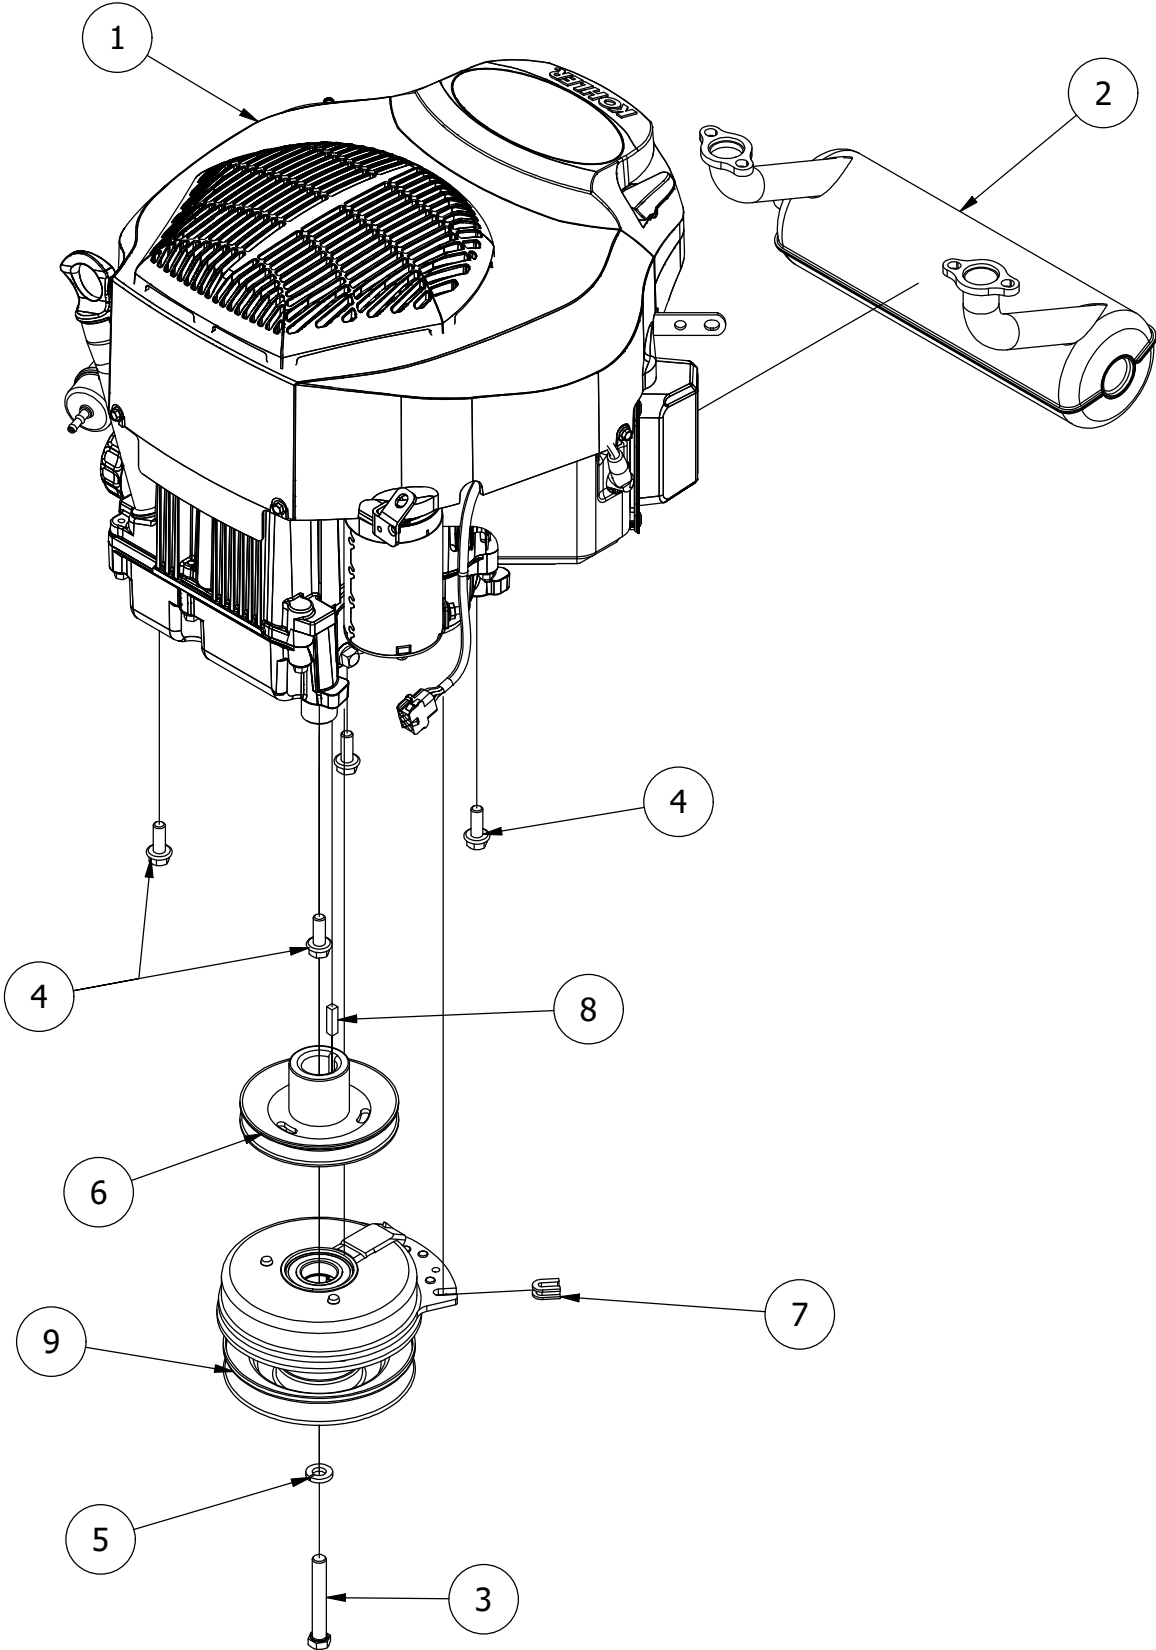

Kohler 26HP 7000 Engine Assembly

Kohler 26HP 7000 Engine Assembly			
ITEM	QTY	PART NUMBER	DESCRIPTION
1	1	415-0018-00	Kohler 7000 26 hp, Manual Choke
2	1	415-0072-00	2019 Exhaust System for Kohler ZT740/KT740
3	1	418-0022-00	7/16-20 X 3 HEX C/S GR 8 ZC YELLOW
4	4	418-0023-00	3/8-16 X 1-1/8 IND HWH W/SERR TRI LOB ZY
5	1	419-0005-00	7/16 SPLIT LOCKWASHER GR 8 ZC YELLOW
6	1	433-0001-00	Mower Hydraulic Pump Drive Pulley, A Belt
7	1	437-0025-00	Mower Rotation Stop Brkt Sleeve
8	1	442-0001-00	1/4 X 1 SQUARE KEY STOCK
9	1	470-0002-00	PTO Clutch