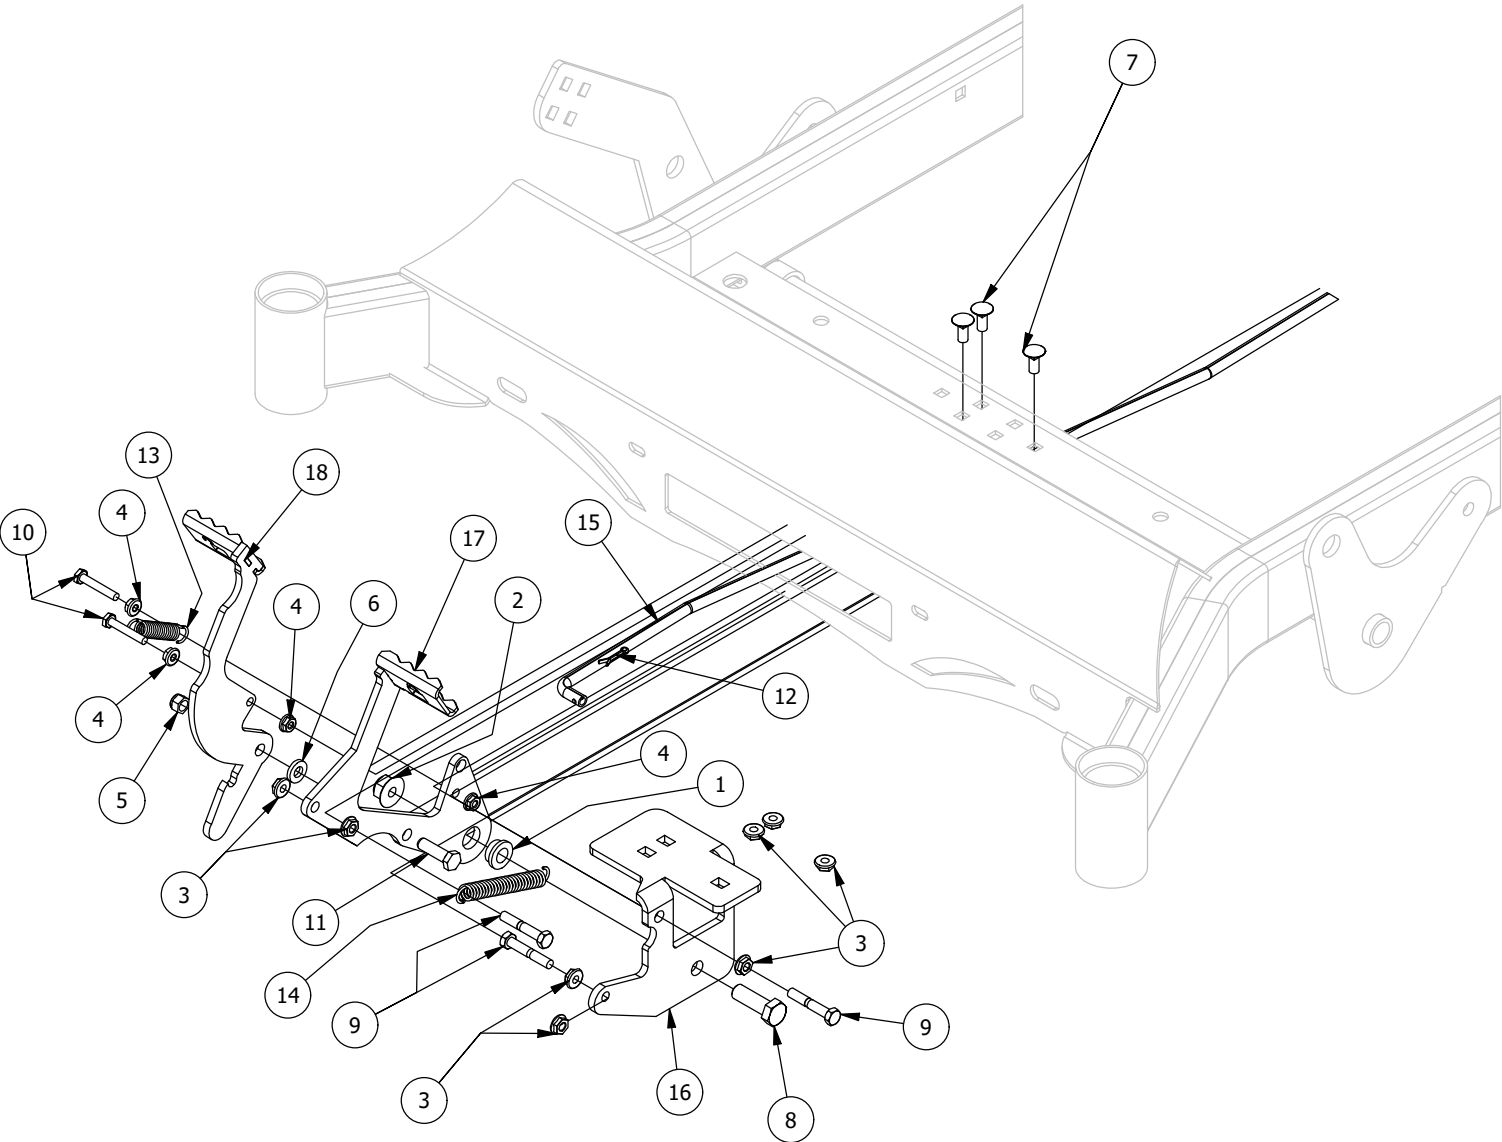

Park Brake Assembly

Park Brake Assembly			
ITEM	QTY	PART NUMBER	DESCRIPTION
1	1	410-0009-00	1/2" ID X 3/4" OD X 3/8" LENGTH FLANGE BUSHING
2	1	413-0002-00	1/2-13 NYLON INSERT FLANGE LOCKNUT ZC YELLOW
3	9	413-0006-00	5/16-18 HEX FLANGE NUT W/SERR ZINC
4	4	413-0012-00	1/4-20 HEX FLANGE NUT W/SERRATIONS ZC YELLOW
5	1	413-0013-00	3/8-16 NYLON INSERT FLANGE LOCKNUT ZINC
6	1	413-0052-00	3/8 ID X 3/4 OD X .125 THK BRONZE WASHER
7	3	418-0008-00	5/16-18 X 3/4 CARRIAGE BOLT ZINC
8	1	418-0020-00	1/2-13 X 1-1/2 HEX C/S GR 5 ZINC
9	3	418-0027-00	5/16-18 X 1-3/4 HEX C/S GR 2 ZINC
10	2	418-0029-00	1/4-20 X 1-1/4 HEX C/S GR 2 ZINC
11	1	418-0030-00	3/8-16 X 1-1/4 HEX C/S GR 2 ZINC
12	1	420-0001-00	1/8 X 3/4 COTTER PIN ZINC
13	1	434-0003-00	Brake Pedal Release Spring
14	1	434-0015-00	Brake Pedal Release Spring
15	1	435-0004-00	Mower Brake Linkage
16	1	439-0009-00	Mower Frame Brake Mounting Bracket
17	1	490-0016-00	Mower Brake Lock Lever Assembly
18	1	490-0017-00	Mower Brake Unlock Lever Assembly