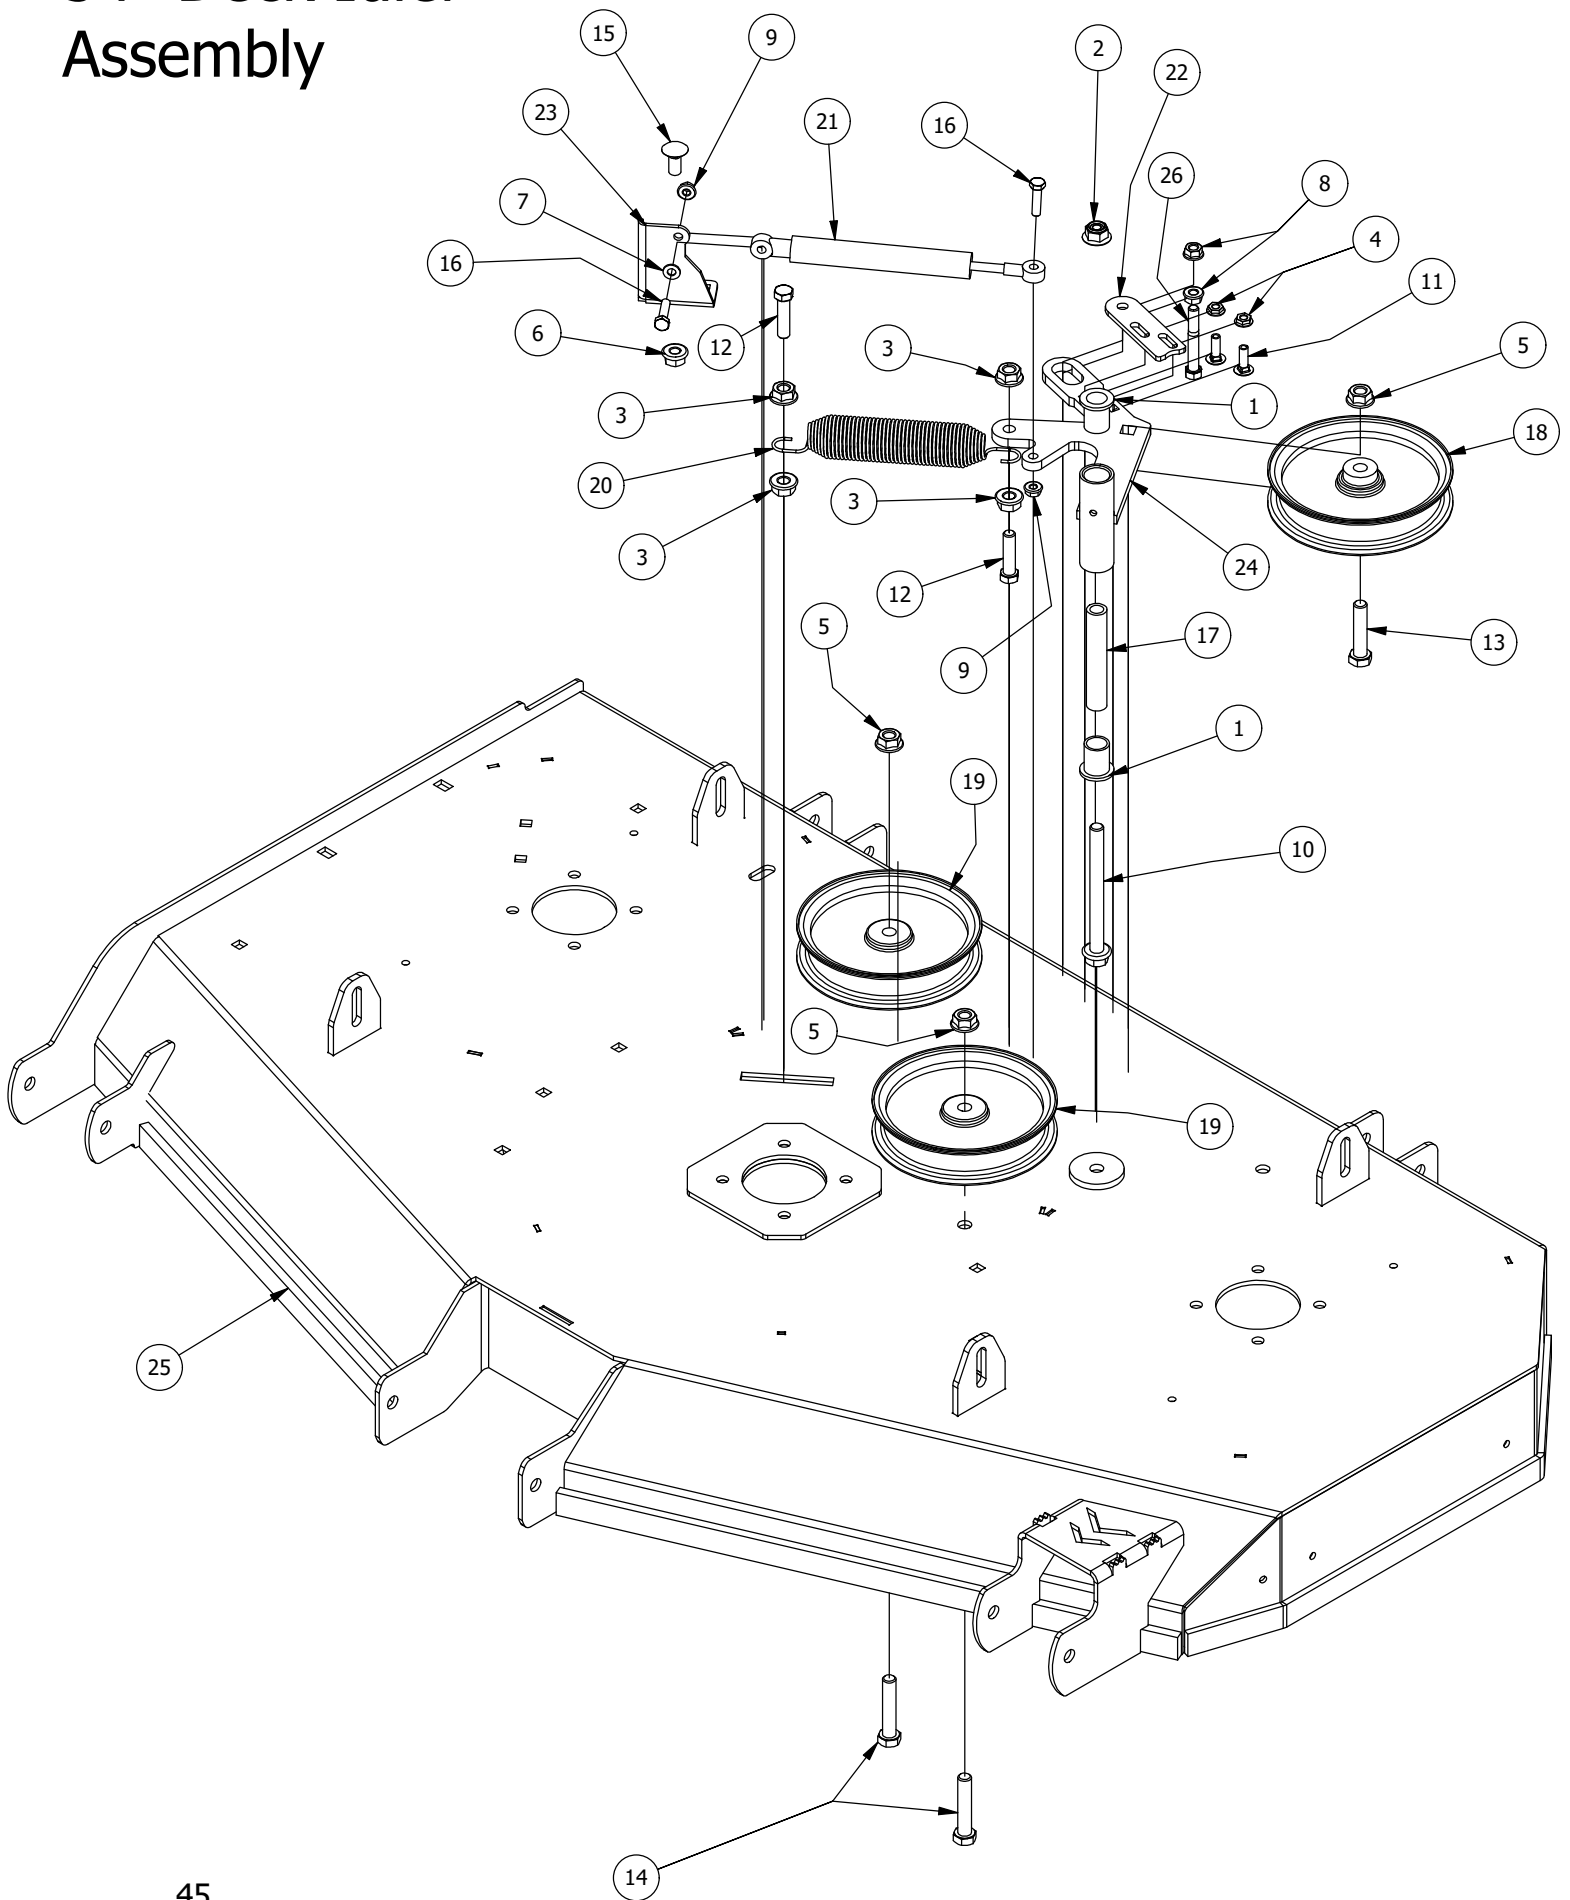

54" Deck Idler Assembly

54" Deck Idler Assembly			
ITEM	QTY	PART NUMBER	DESCRIPTION
1	2	410-0007-00	3/4" ID X 15/16" OD X 1-1/8" LENGTH FLANGE BUSHING
2	1	413-0002-00	1/2-13 NYLON INSERT FLANGE LOCKNUT ZC YELLOW
3	4	413-0005-00	1/2-13 HEX FLANGE NUT W/SERR ZINC YELLOW
4	2	413-0006-00	5/16-18 HEX FLANGE NUT W/SERR ZINC
5	3	413-0010-00	1/2-13 HEX FLANGE NUT W/SERR ZINC
6	1	413-0011-00	7/16-14 HEX FLANGE NUT W/SERR ZINC YELLOW
7	1	413-0016-00	.312 ID X .625 OD X .062 THK THRUST BEARING OIL-IMPREG BRNZ
8	2	413-0020-00	3/8-16 HEX FLANGE NUT W/SERR ZINC YELLOW
9	2	413-0027-00	5/16-18 NYLON INSERT FLANGE LOCKNUT ZC YELLOW
10	1	418-0009-00	1/2-13 X 5-1/2 HEX FLANGE BOLT GR 8 ZY
11	2	418-0010-00	5/16-18 X 1 CARRIAGE BOLT ZC/YEL
12	2	418-0011-00	7/16-14X 1-3/4 HEX C/S GR5 ZINC Yellow
13	1	418-0012-00	1/2-13 X 2-1/4 HEX C/S GR 5 ZINC
14	2	418-0014-00	1/2-13 X 2-1/2 HEX FLANGE BOLT GR 8 ZC YELLOW
15	1	418-0017-00	7/16-14 X 1 CARRIAGE BOLT ZINC
16	2	418-0109-00	5/16- 18 x 1 1/4 Hex C/S (GR.8) ZC/Yel
17	1	425-0006-00	Mower Inner Idler Spacer
18	1	433-0014-00	6-3/4" Idler Pulley, 7/16" Spacer Assembly
19	2	433-0015-00	6-3/4" Idler Pulley, 15/16" Spacer Assembly
20	1	434-0007-00	2019 Mower Deck Spring
21	1	434-0009-00	Idler Gas Spring
22	1	439-0257-00	Deck Idler Pulley Belt Retainer Brkt
23	1	439-0335-00	Deck Belt Idler Damper Mounting Bracket
24	1	490-0019-00	Mower Deck Idler Pulley Arm Assembly
25	1	490-0064-00	2020 54" RZ Deck Assembly
26	1	618-2078-00	3/8-16 x 2-3/4 Hex C/S GR2 Zinc