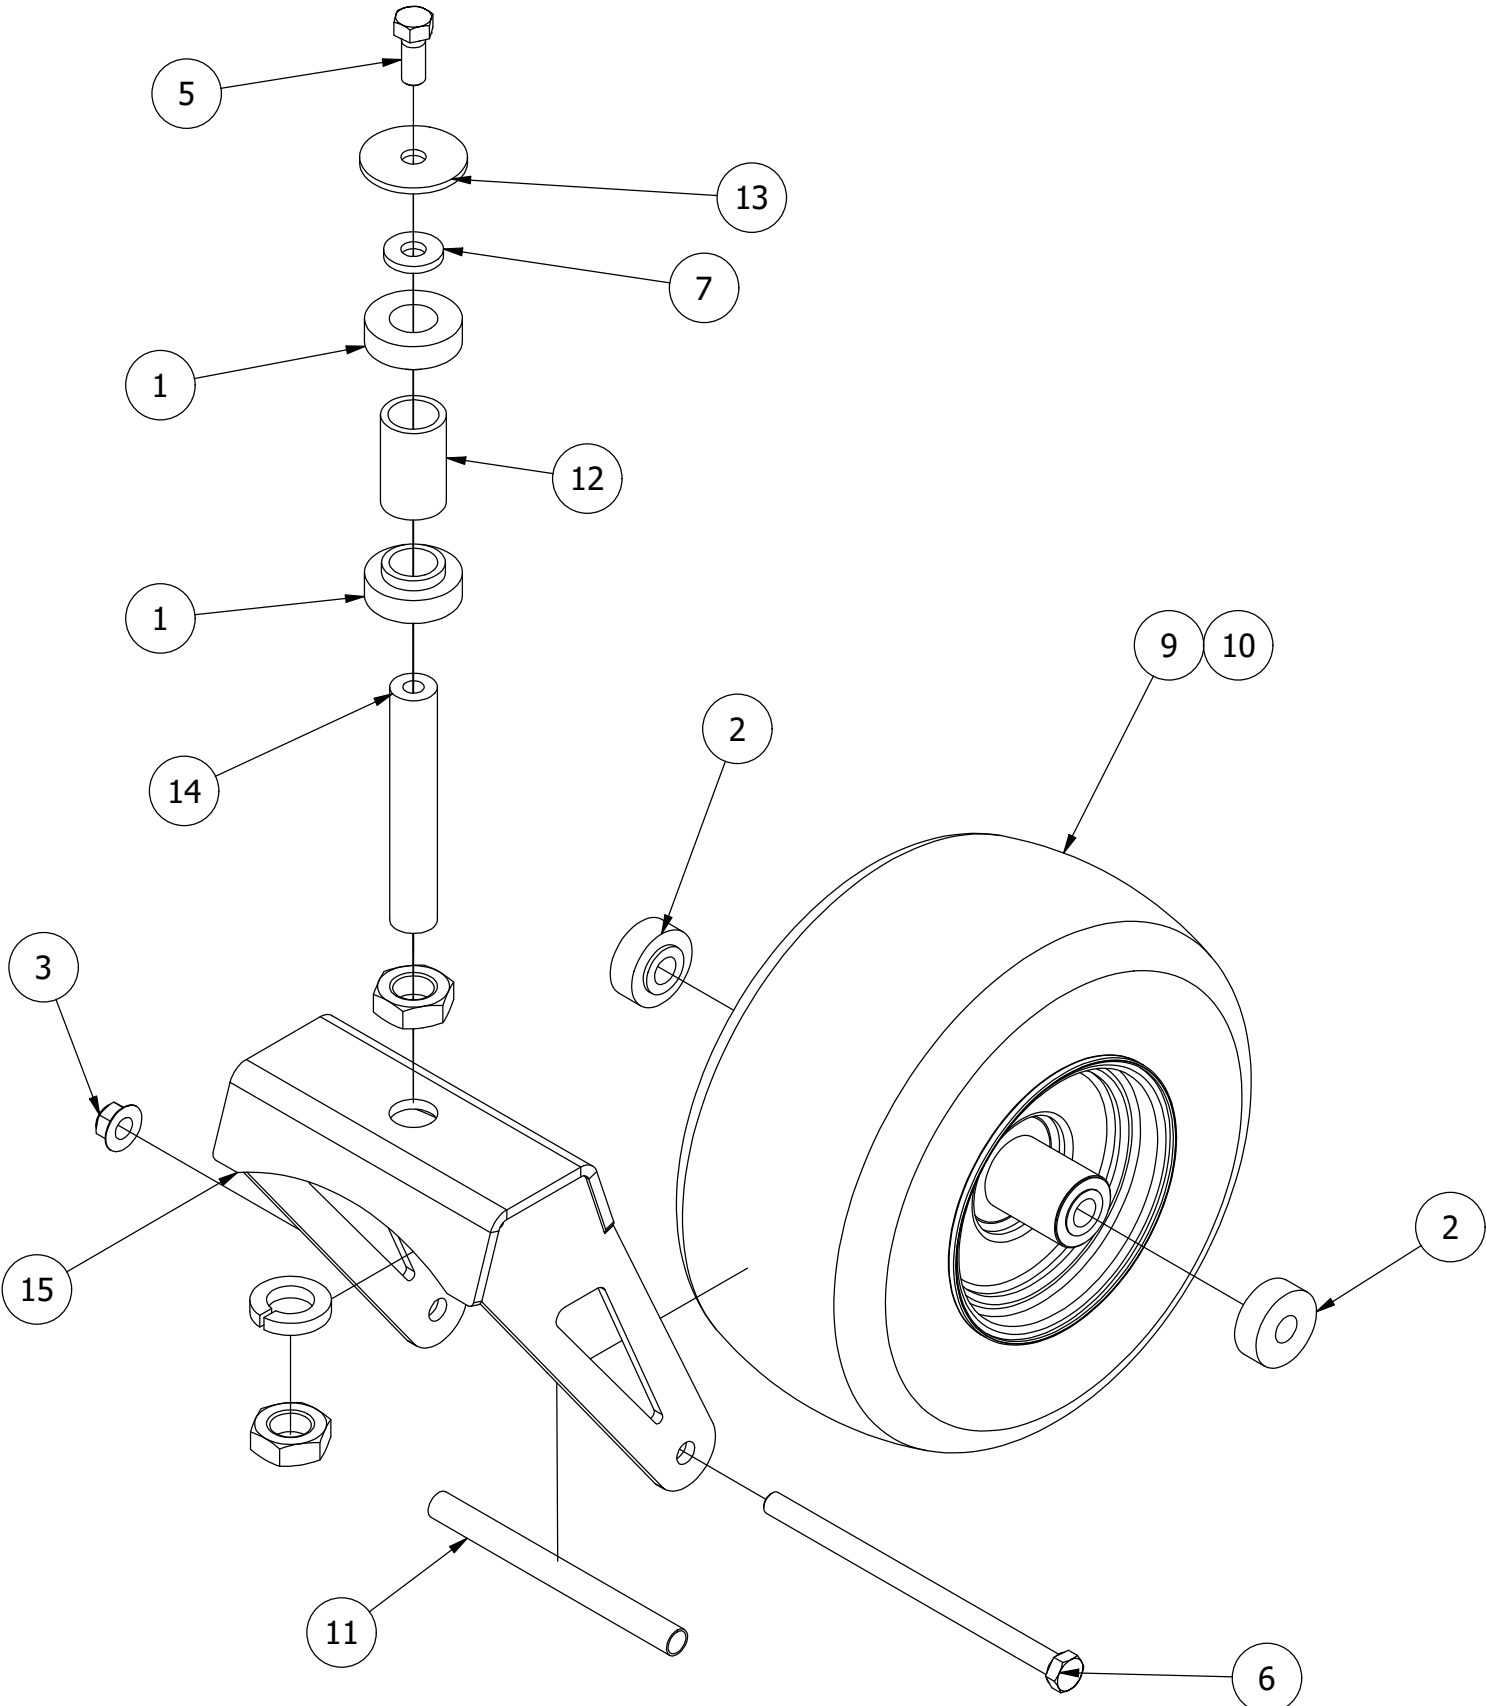

**RZ HD Mower
Parts Manual 2022**

Table of Contents

FRONT FORK ASSEMBLY	3-4
PARK BRAKE ASSEMBLY	5-6
FLOORBOARD AND DECK HEIGHT PEDAL ASSEMBLY	7-8
DECK HEIGHT ADJUSTER ASSEMBLY	9-10
DECK ASSIST SPRING ASSEMBLY	11-12
DRIVE ARM ASSEMBLY.....	13-14
SEAT MOUNTING ASSEMBLY	15-16
BATTERY ASSEMBLY	17-18
CONSOLE ASSEMBLY	19-20
GAS TANK ASSEMBLY.....	21-22
PUMP IDLER ASSEMBLY	23-24
ENGINE COWLING ASSEMBLY	25-26
TRANSMISSION ASSEMBLY	27-28
KAWASAKI ENGINES ASSEMBLY	29-30
25 HP BRIGGS ENGINE ASSEMBLY.....	31-32
KOHLER 26HP 7000 ENGINE ASSEMBLY.....	33-34
48" DECK SCALPING WHEELS AND STABILIZER ASSEMBLY.....	35-36
48" SPINDLES, BLADES, PULLEYS, AND COVERS	37-38
48" DECK IDLER ASSEMBLY.....	39-40
54" DECK SCALPING WHEELS AND STABILIZER ASSEMBLY.....	41-42
54" SPINDLES, BLADES, PULLEYS, AND COVERS	43-44
54" DECK IDLER ASSEMBLY.....	45-46
61" DECK SCALPING WHEELS AND STABILIZER ASSEMBLY.....	47-48
61" SPINDLES, BLADES, PULLEYS, AND COVERS	49-50
61" DECK IDLER ASSEMBLY.....	51-52
DECK CHUTE ASSEMBLY	53-54
DECK SPINDLE ASSEMBLY.....	55-56
DECALS.....	57

Front Fork Assembly

Front Fork Assembly			
ITEM	QTY	PART NUMBER	DESCRIPTION
1	2	410-0006-00	1" INSERT BEARING
2	2	410-0014-00	Mower Caster Wheel Bearing
3	1	413-0002-00	1/2-13 NYLON INSERT FLANGE NUT ZINC YELLOW
4	2	413-0063-00	1"-8 FIN HEX JAM NUT ZC
5	1	418-0002-00	1/2-20 X 1-1/4 HEX FLANGE BOLT GR 8 ZC YELLOW
6	1	418-0003-00	1/2-13 X 8-1/2 HEX C/S GR 5 ZINC YELLOW
7	1	419-0003-00	1/2 FENDER WASHER 1-1/4" OD ZINC
8	1	419-0024-00	1" L/W MED SPLIT ZC
9	1	422-0027-00	RZ/RT Pro Front Tire Assembly-Smooth Tread
10	1	422-0042-00	Spartan Radial Front Tire and Wheel Assm
11	1	425-0010-00	Mower Caster Fork Wheel Spacer
12	1	425-0011-00	Caster Fork Shaft Bearing Spacer
13	1	426-0006-00	Mower Caster Shaft Washer
14	1	437-0028-00	2021 Mower Caster Shaft
15	1	490-0046-00	RZ Caster Fork Assembly